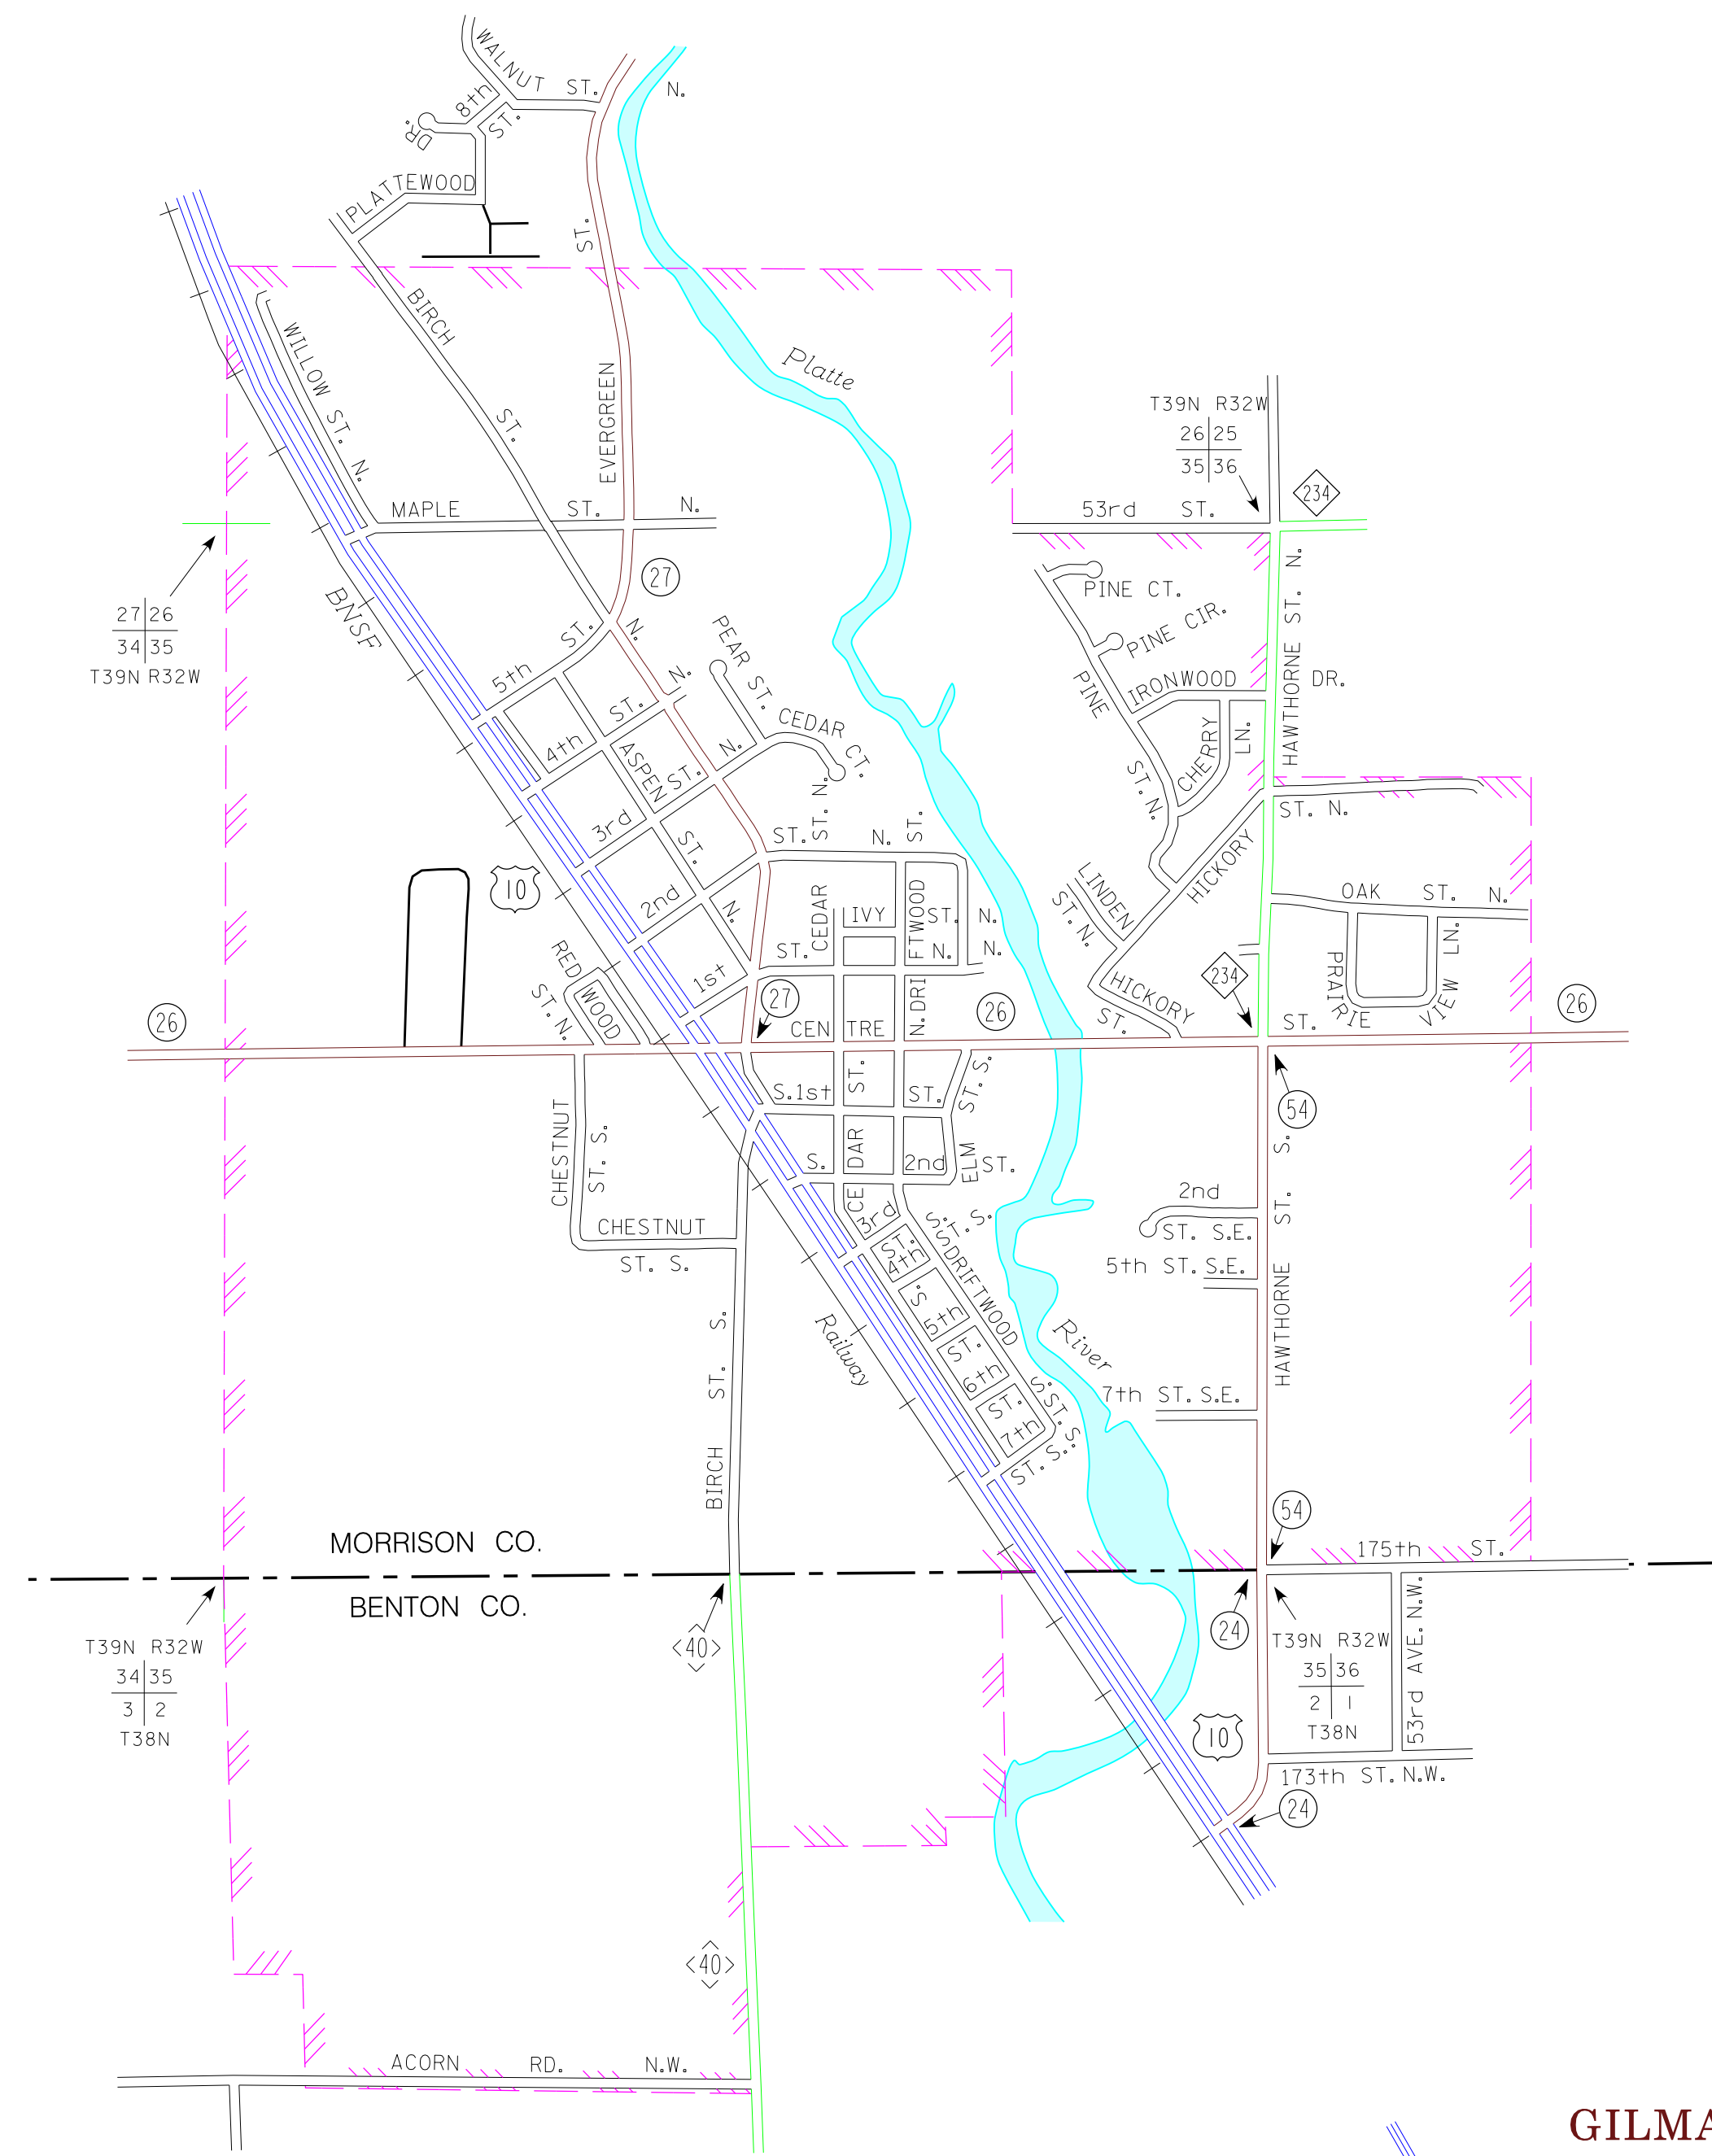

ROYALTON

MORRISON AND BENTON COUNTIES

POP. 1,242

MUNICIPALITIES OF BENTON CO.

PREPARED BY THE
MINNESOTA DEPARTMENT OF TRANSPORTATION
OFFICE OF TRANSPORTATION SYSTEM MANAGEMENT
IN COOPERATION WITH
U.S. DEPARTMENT OF TRANSPORTATION
FEDERAL HIGHWAY ADMINISTRATION

2015

BASIC DATA - 2013

LEGEND

- INTERSTATE TRUNK HIGHWAY.....(35)
- U.S. TRUNK HIGHWAY.....(10)
- STATE TRUNK HIGHWAY.....(54)
- COUNTY STATE AID HIGHWAY.....(23)
- COUNTY ROAD.....(4)
- PUBLIC ROAD.....(5)
- PRIVATE ROAD.....(3)
- CORPORATE LIMITS.....