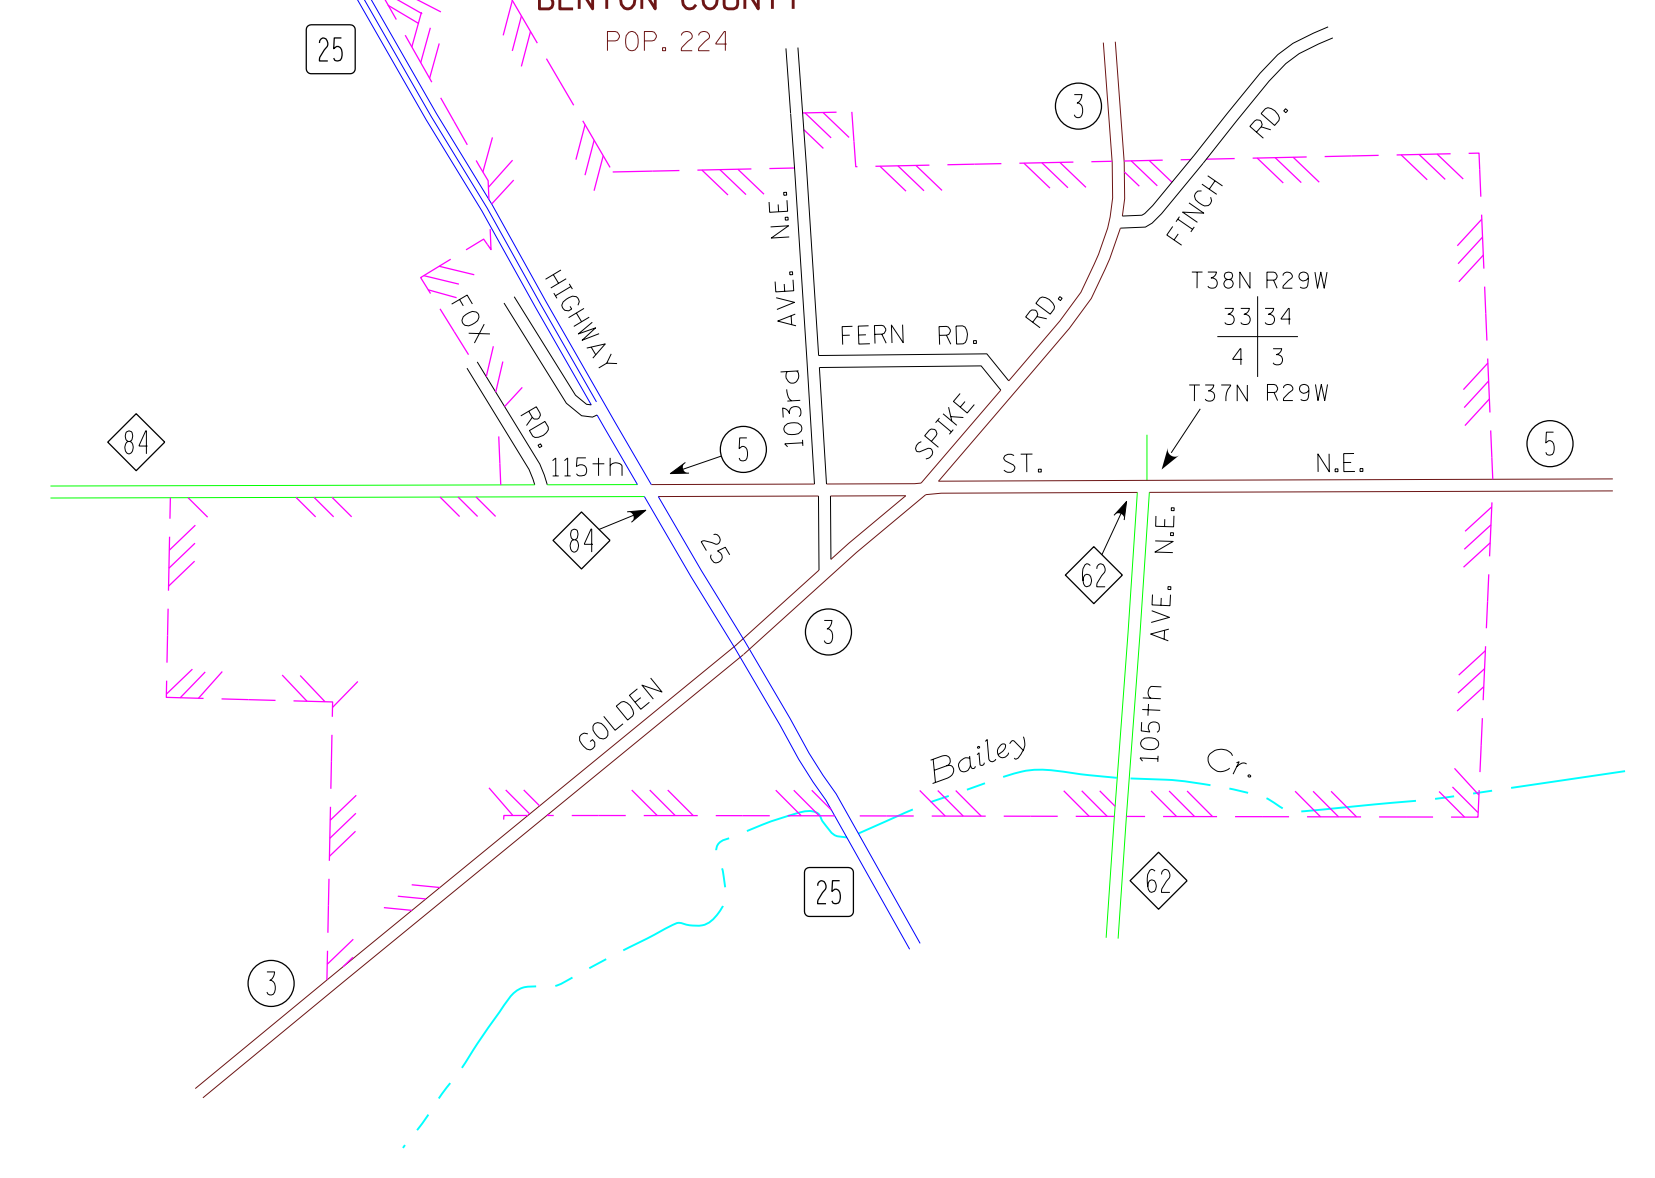

GILMAN

BENTON COUNTY
POP. 224

MUNICIPALITIES SHOWN ON THIS SHEET

- FOLEY
- GILMAN
- ROYALTON

NOTE: 2010 U.S. CENSUS FIGURES SHOWN FOR ALL MUNICIPALITIES UNLESS OTHERWISE STATED.