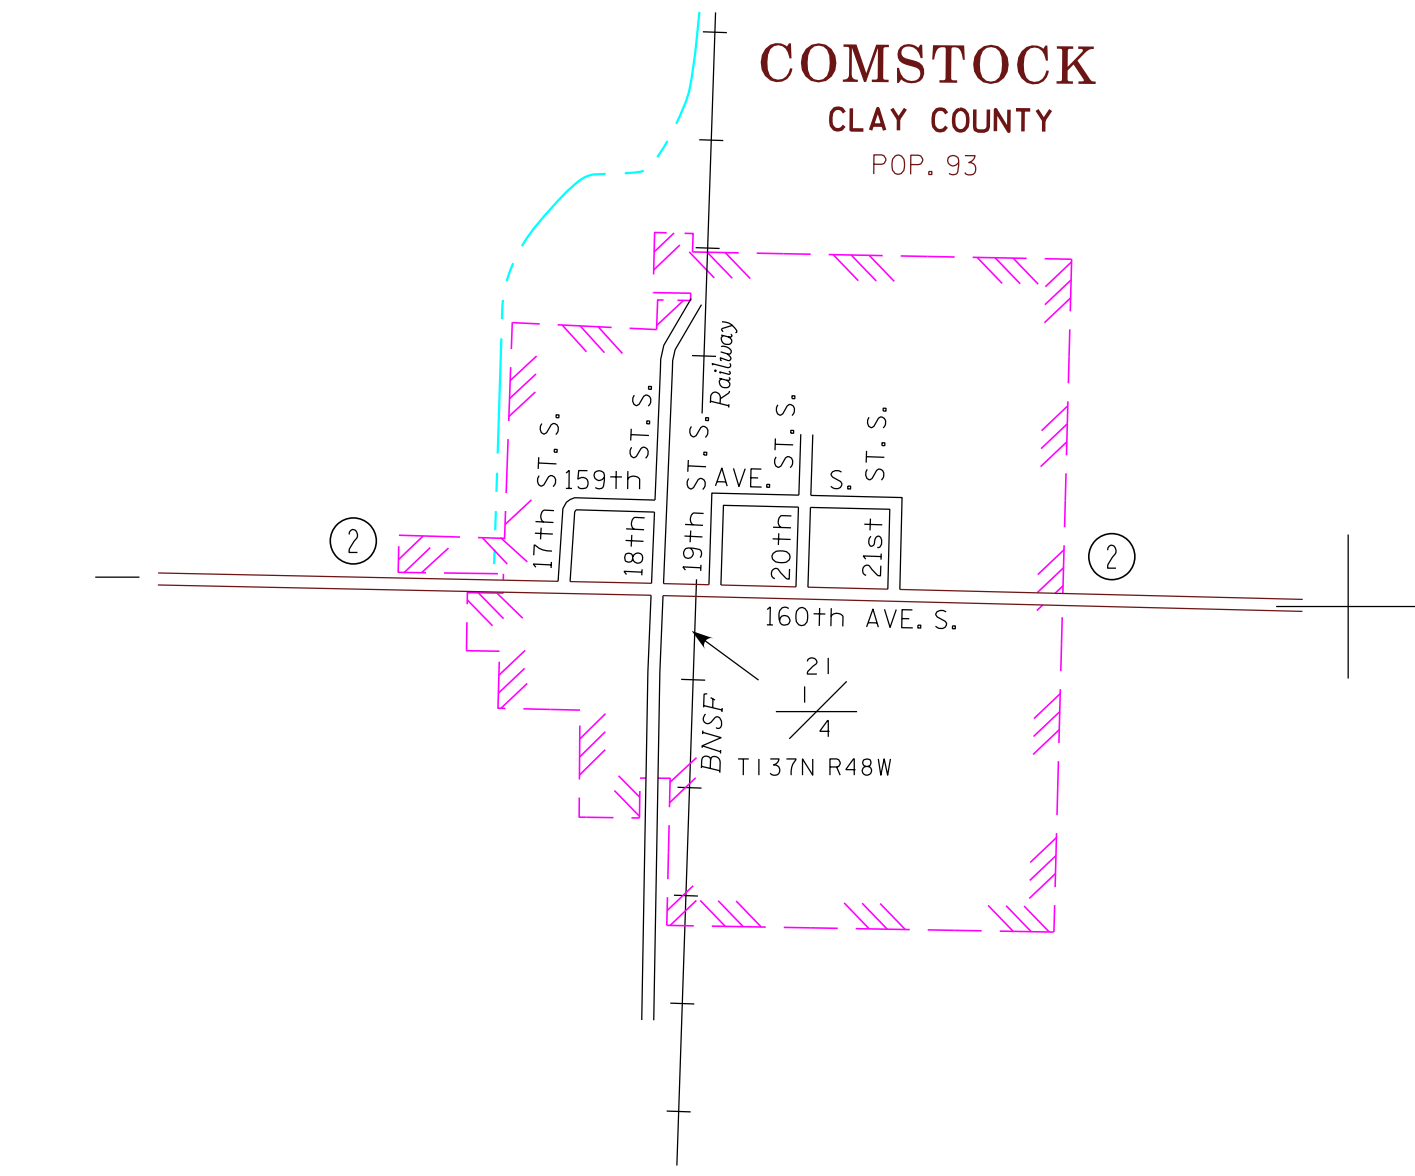

BARNESVILLE
CLAY COUNTY
POP. 2,563

MUNICIPALITIES OF
CLAY CO.

PREPARED BY THE
MINNESOTA DEPARTMENT OF TRANSPORTATION
OFFICE OF TRANSPORTATION SYSTEM MANAGEMENT
IN COOPERATION WITH
U.S. DEPARTMENT OF TRANSPORTATION
FEDERAL HIGHWAY ADMINISTRATION

2015
BASIC DATA - 2013

LEGEND

- INTERSTATE TRUNK HIGHWAY..... (I-95)
- U.S. TRUNK HIGHWAY..... (10)
- STATE TRUNK HIGHWAY..... (55)
- COUNTY STATE AID HIGHWAY..... (23)
- COUNTY ROAD..... (19)
- PUBLIC ROAD.....
- PRIVATE ROAD.....
- CORPORATE LIMITS.....

1. MUNICIPALITIES SHOWN
   ON THIS SHEET
2. BARNESVILLE
   - COMSTOCK
   - GLYNDON
   - SABIN

NOTE: 2010 U.S. CENSUS FIGURES SHOWN FOR ALL MUNICIPALITIES UNLESS OTHERWISE STATED.