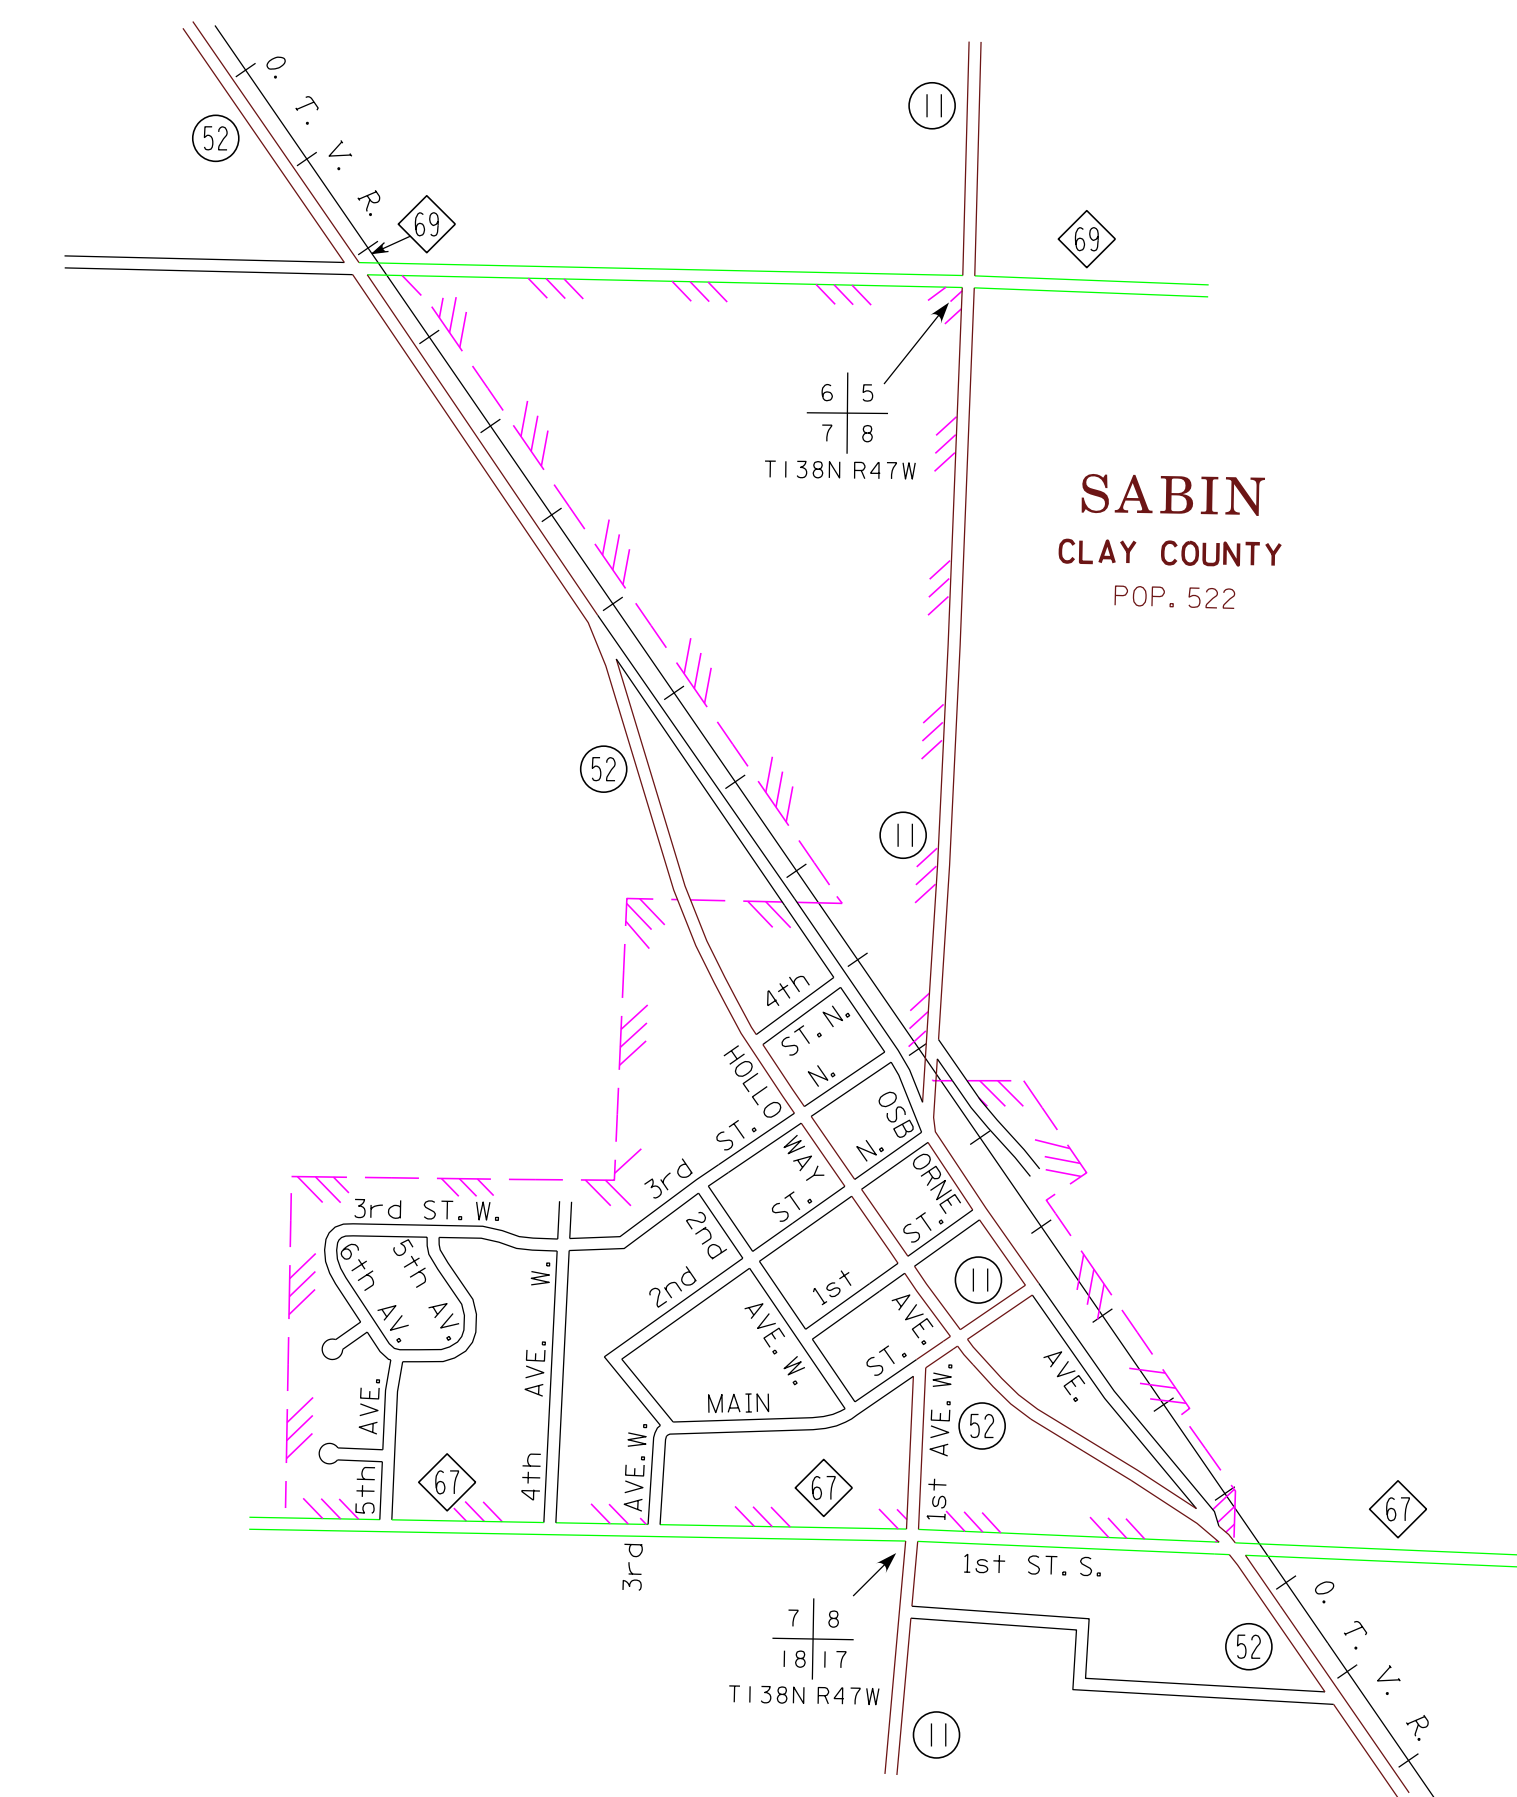

BARNESVILLE
CLAY COUNTY
POP. 2,563

MUNICIPALITIES OF
CLAY CO.

PREPARED BY THE
MINNESOTA DEPARTMENT OF TRANSPORTATION
OFFICE OF TRANSPORTATION SYSTEM MANAGEMENT
IN COOPERATION WITH
U.S. DEPARTMENT OF TRANSPORTATION
FEDERAL HIGHWAY ADMINISTRATION

2015
BASIC DATA - 2013

LEGEND

- INTERSTATE TRUNK HIGHWAY..... (I-95)
- U.S. TRUNK HIGHWAY..... (10)
- STATE TRUNK HIGHWAY..... (55)
- COUNTY STATE AID HIGHWAY..... (23)
- COUNTY ROAD..... (19)
- PUBLIC ROAD.....
- PRIVATE ROAD.....
- CORPORATE LIMITS.....

1. MUNICIPALITIES SHOWN
   ON THIS SHEET
2. BARNESVILLE
   - COMSTOCK
   - GLYNDON
   - SABIN

NOTE: 2010 U.S. CENSUS FIGURES SHOWN FOR ALL MUNICIPALITIES UNLESS OTHERWISE STATED.