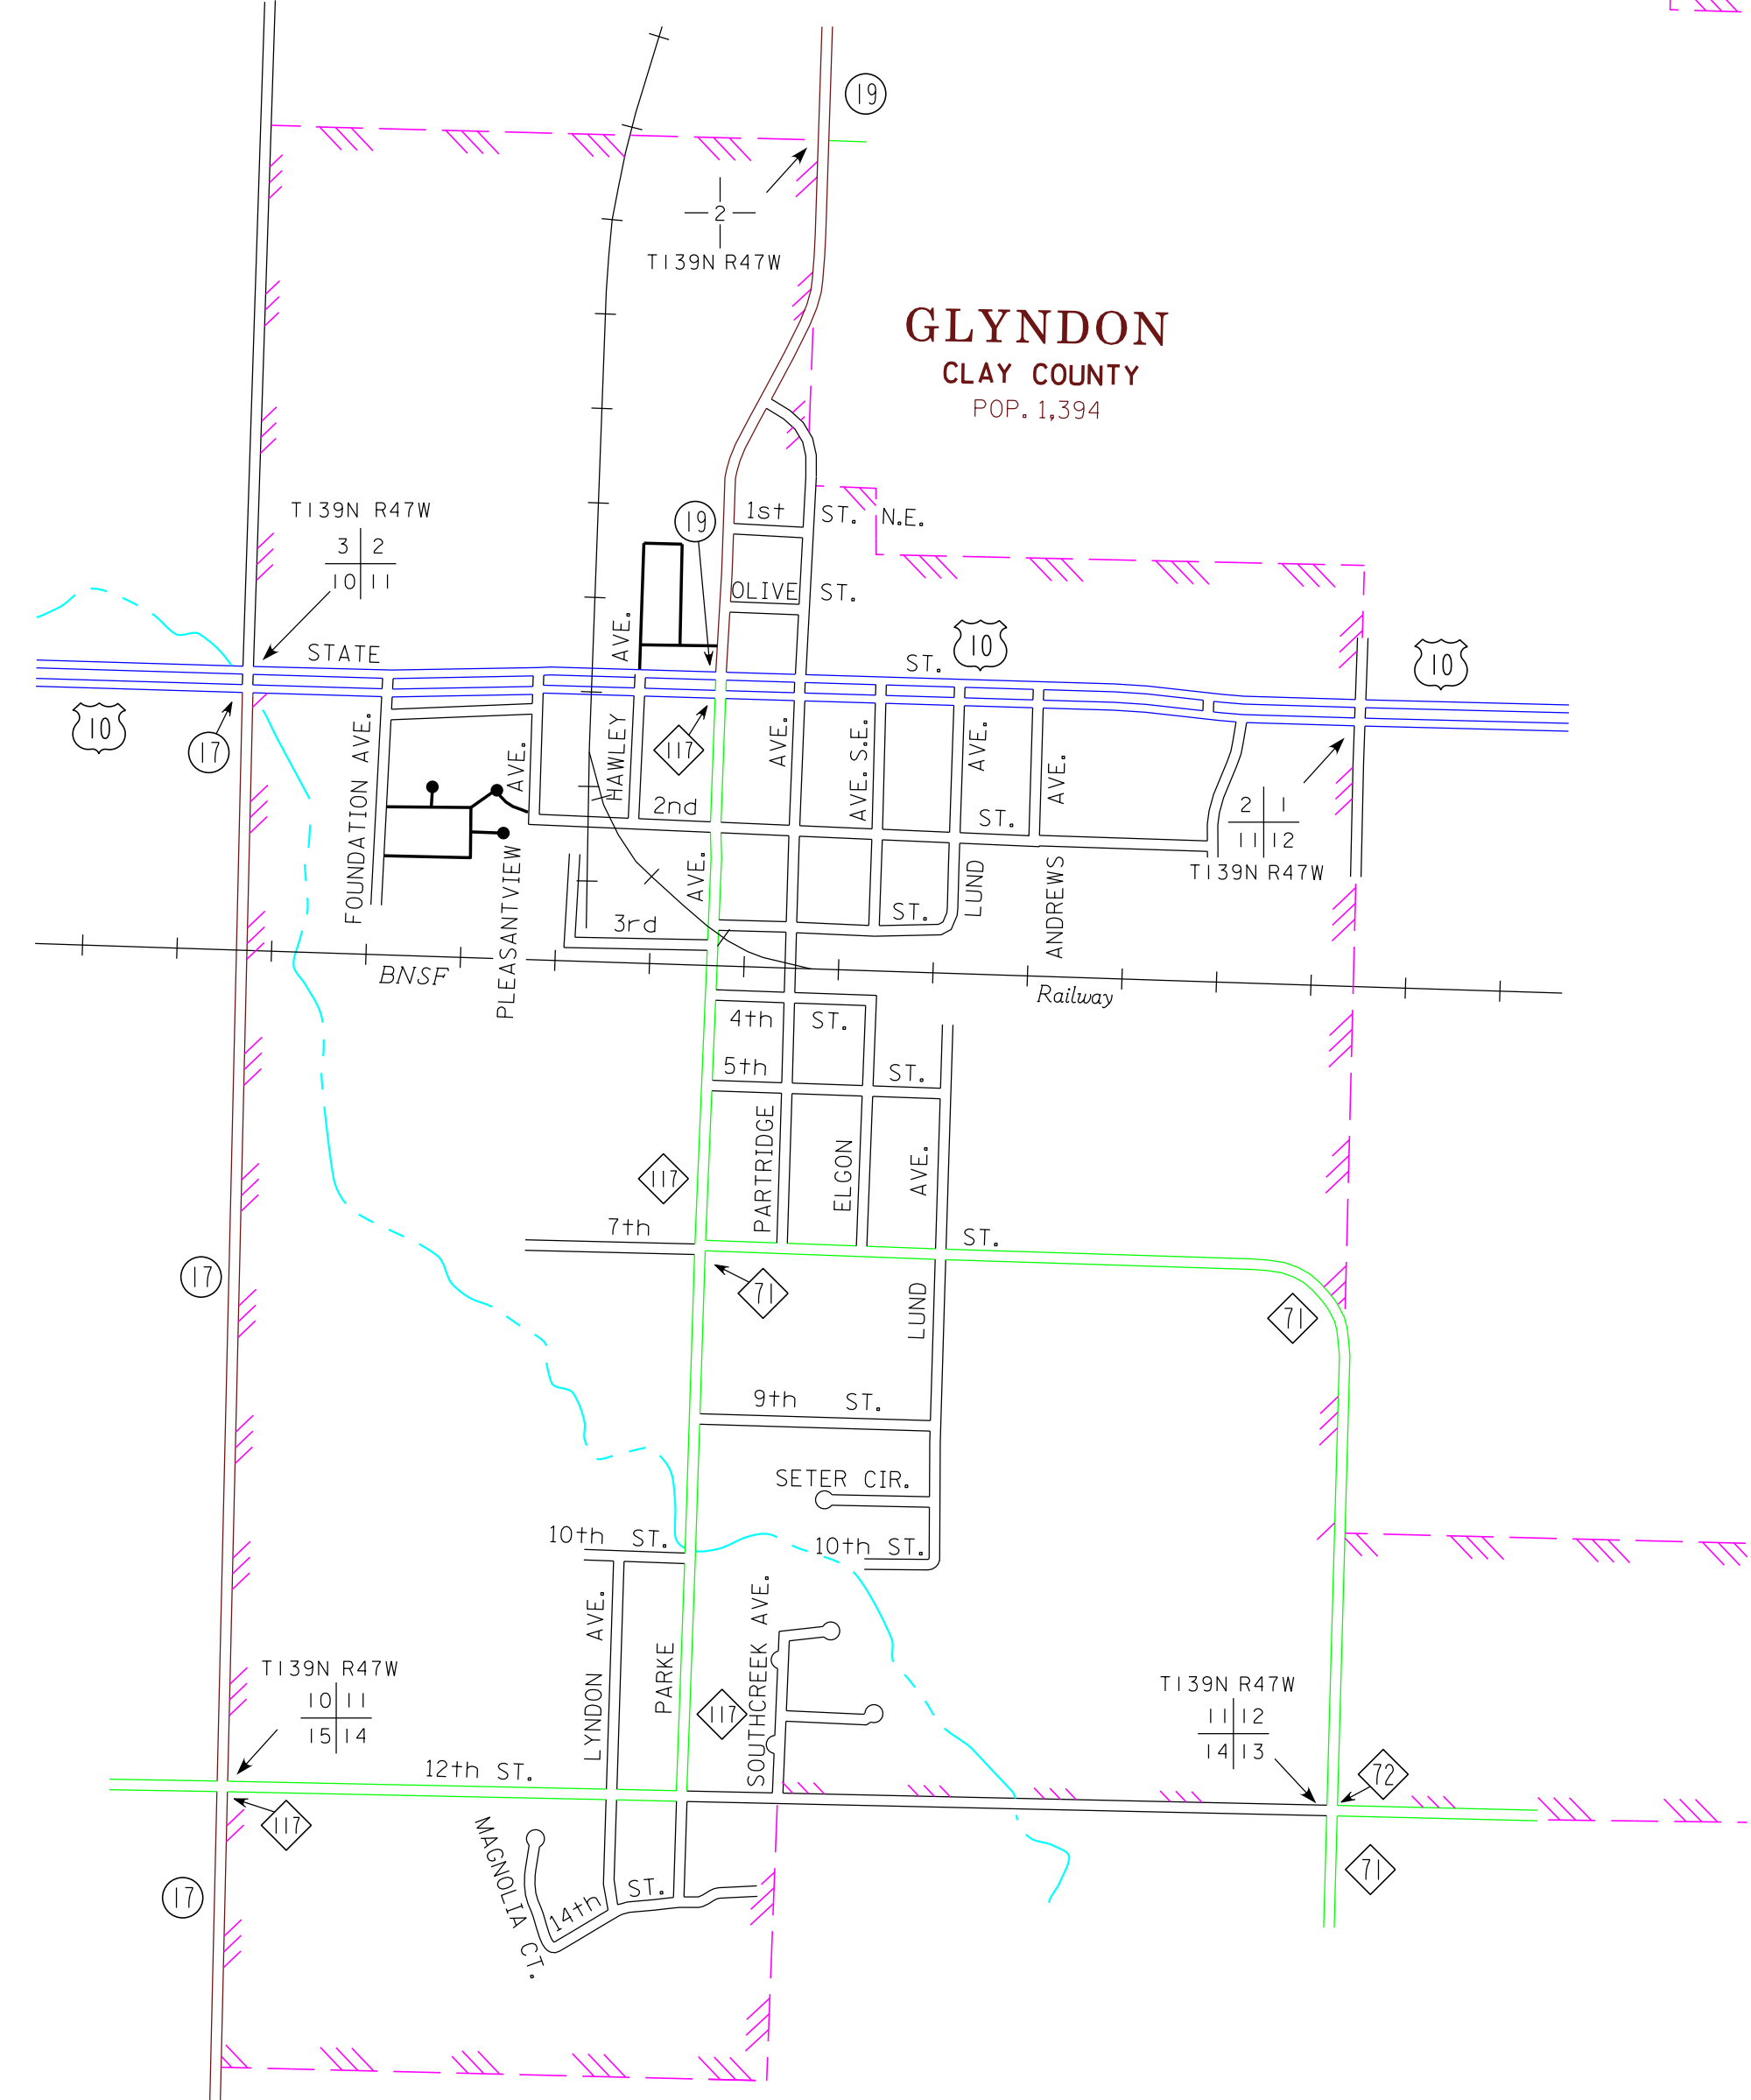

BARNESVILLE
CLAY COUNTY
POP. 2,563

MUNICIPALITIES OF
CLAY CO.

PREPARED BY THE
MINNESOTA DEPARTMENT OF TRANSPORTATION
OFFICE OF TRANSPORTATION SYSTEM MANAGEMENT
IN COOPERATION WITH
U.S. DEPARTMENT OF TRANSPORTATION
FEDERAL HIGHWAY ADMINISTRATION

2015
BASIC DATA - 2013

LEGEND

- INTERSTATE TRUNK HIGHWAY..... (I-95)
- U.S. TRUNK HIGHWAY..... (10)
- STATE TRUNK HIGHWAY..... (55)
- COUNTY STATE AID HIGHWAY..... (23)
- COUNTY ROAD..... (19)
- PUBLIC ROAD.....
- PRIVATE ROAD.....
- CORPORATE LIMITS.....

1. MUNICIPALITIES SHOWN
   ON THIS SHEET
2. BARNESVILLE
   - COMSTOCK
   - GLYNDON
   - SABIN

NOTE: 2010 U.S. CENSUS FIGURES SHOWN FOR ALL MUNICIPALITIES UNLESS OTHERWISE STATED.