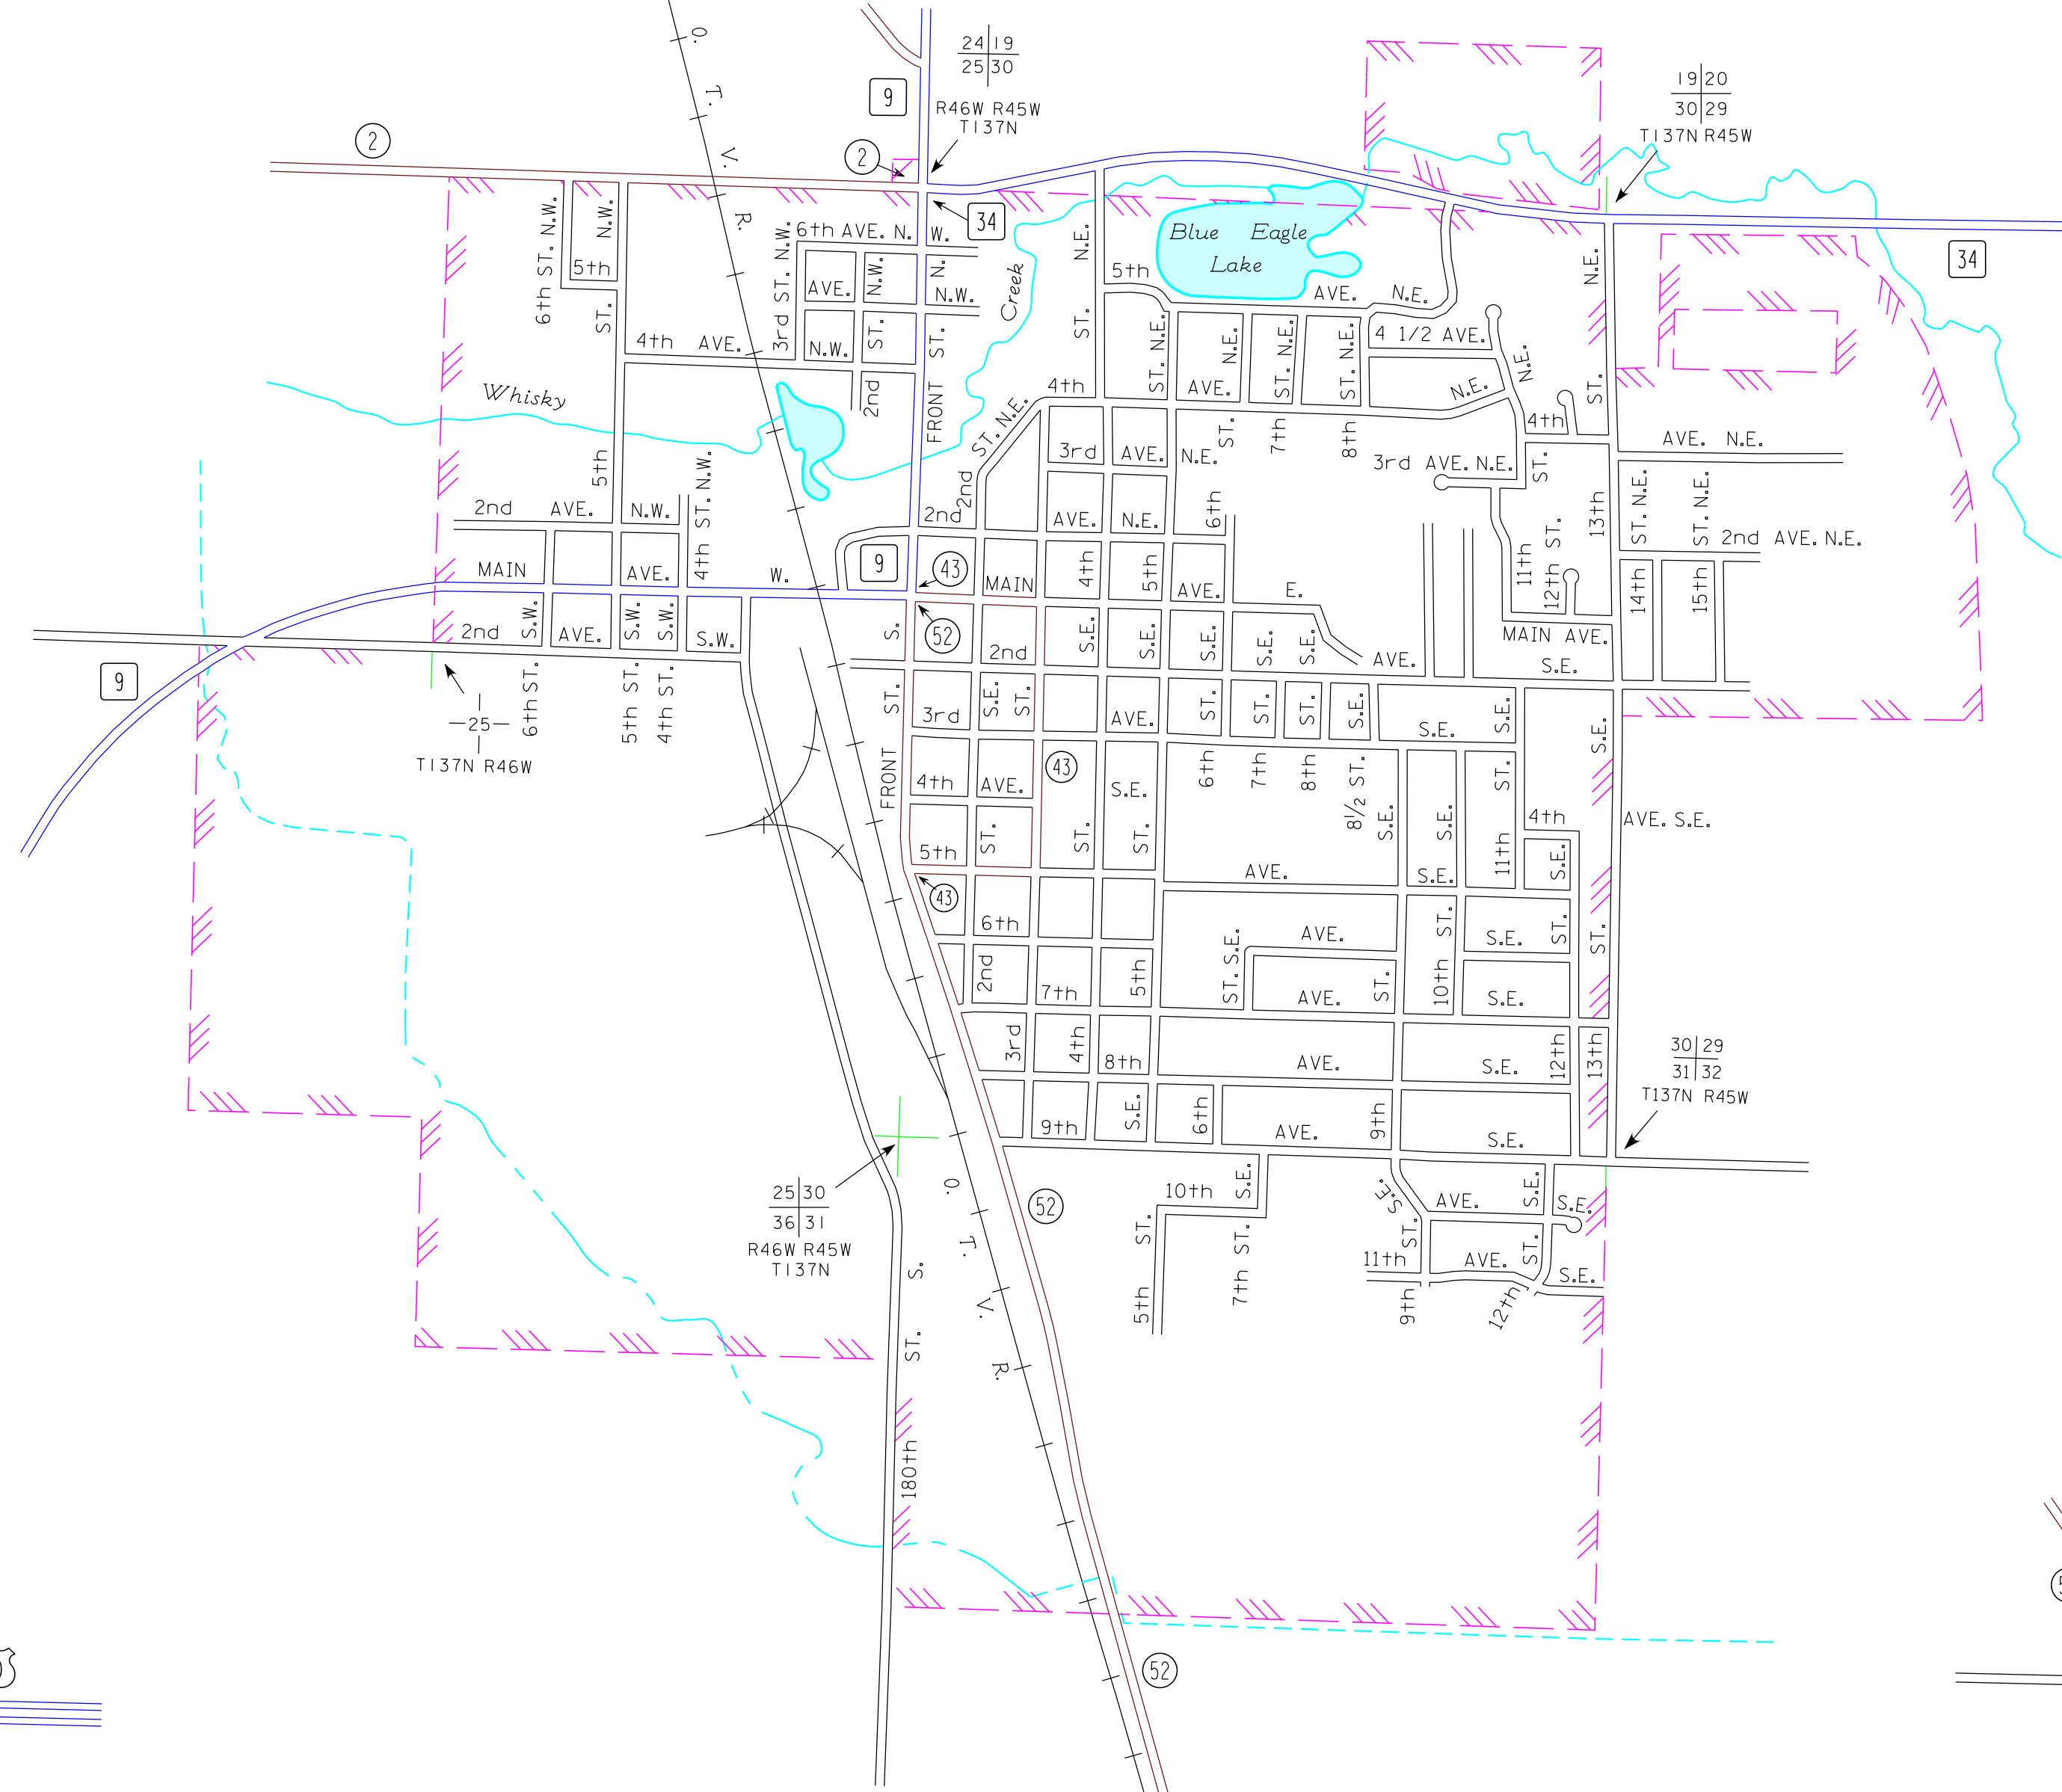

BARNESVILLE
CLAY COUNTY
POP. 2,563

MUNICIPALITIES OF
CLAY CO.

PREPARED BY THE
MINNESOTA DEPARTMENT OF TRANSPORTATION
OFFICE OF TRANSPORTATION SYSTEM MANAGEMENT
IN COOPERATION WITH
U.S. DEPARTMENT OF TRANSPORTATION
FEDERAL HIGHWAY ADMINISTRATION

2015
BASIC DATA - 2013

LEGEND

- INTERSTATE TRUNK HIGHWAY..... (I-95)
- U.S. TRUNK HIGHWAY..... (10)
- STATE TRUNK HIGHWAY..... (55)
- COUNTY STATE AID HIGHWAY..... (23)
- COUNTY ROAD..... (19)
- PUBLIC ROAD.....
- PRIVATE ROAD.....
- CORPORATE LIMITS.....

1. MUNICIPALITIES SHOWN
   ON THIS SHEET
2. BARNESVILLE
   - COMSTOCK
   - GLYNDON
   - SABIN

NOTE: 2010 U.S. CENSUS FIGURES SHOWN FOR ALL MUNICIPALITIES UNLESS OTHERWISE STATED.