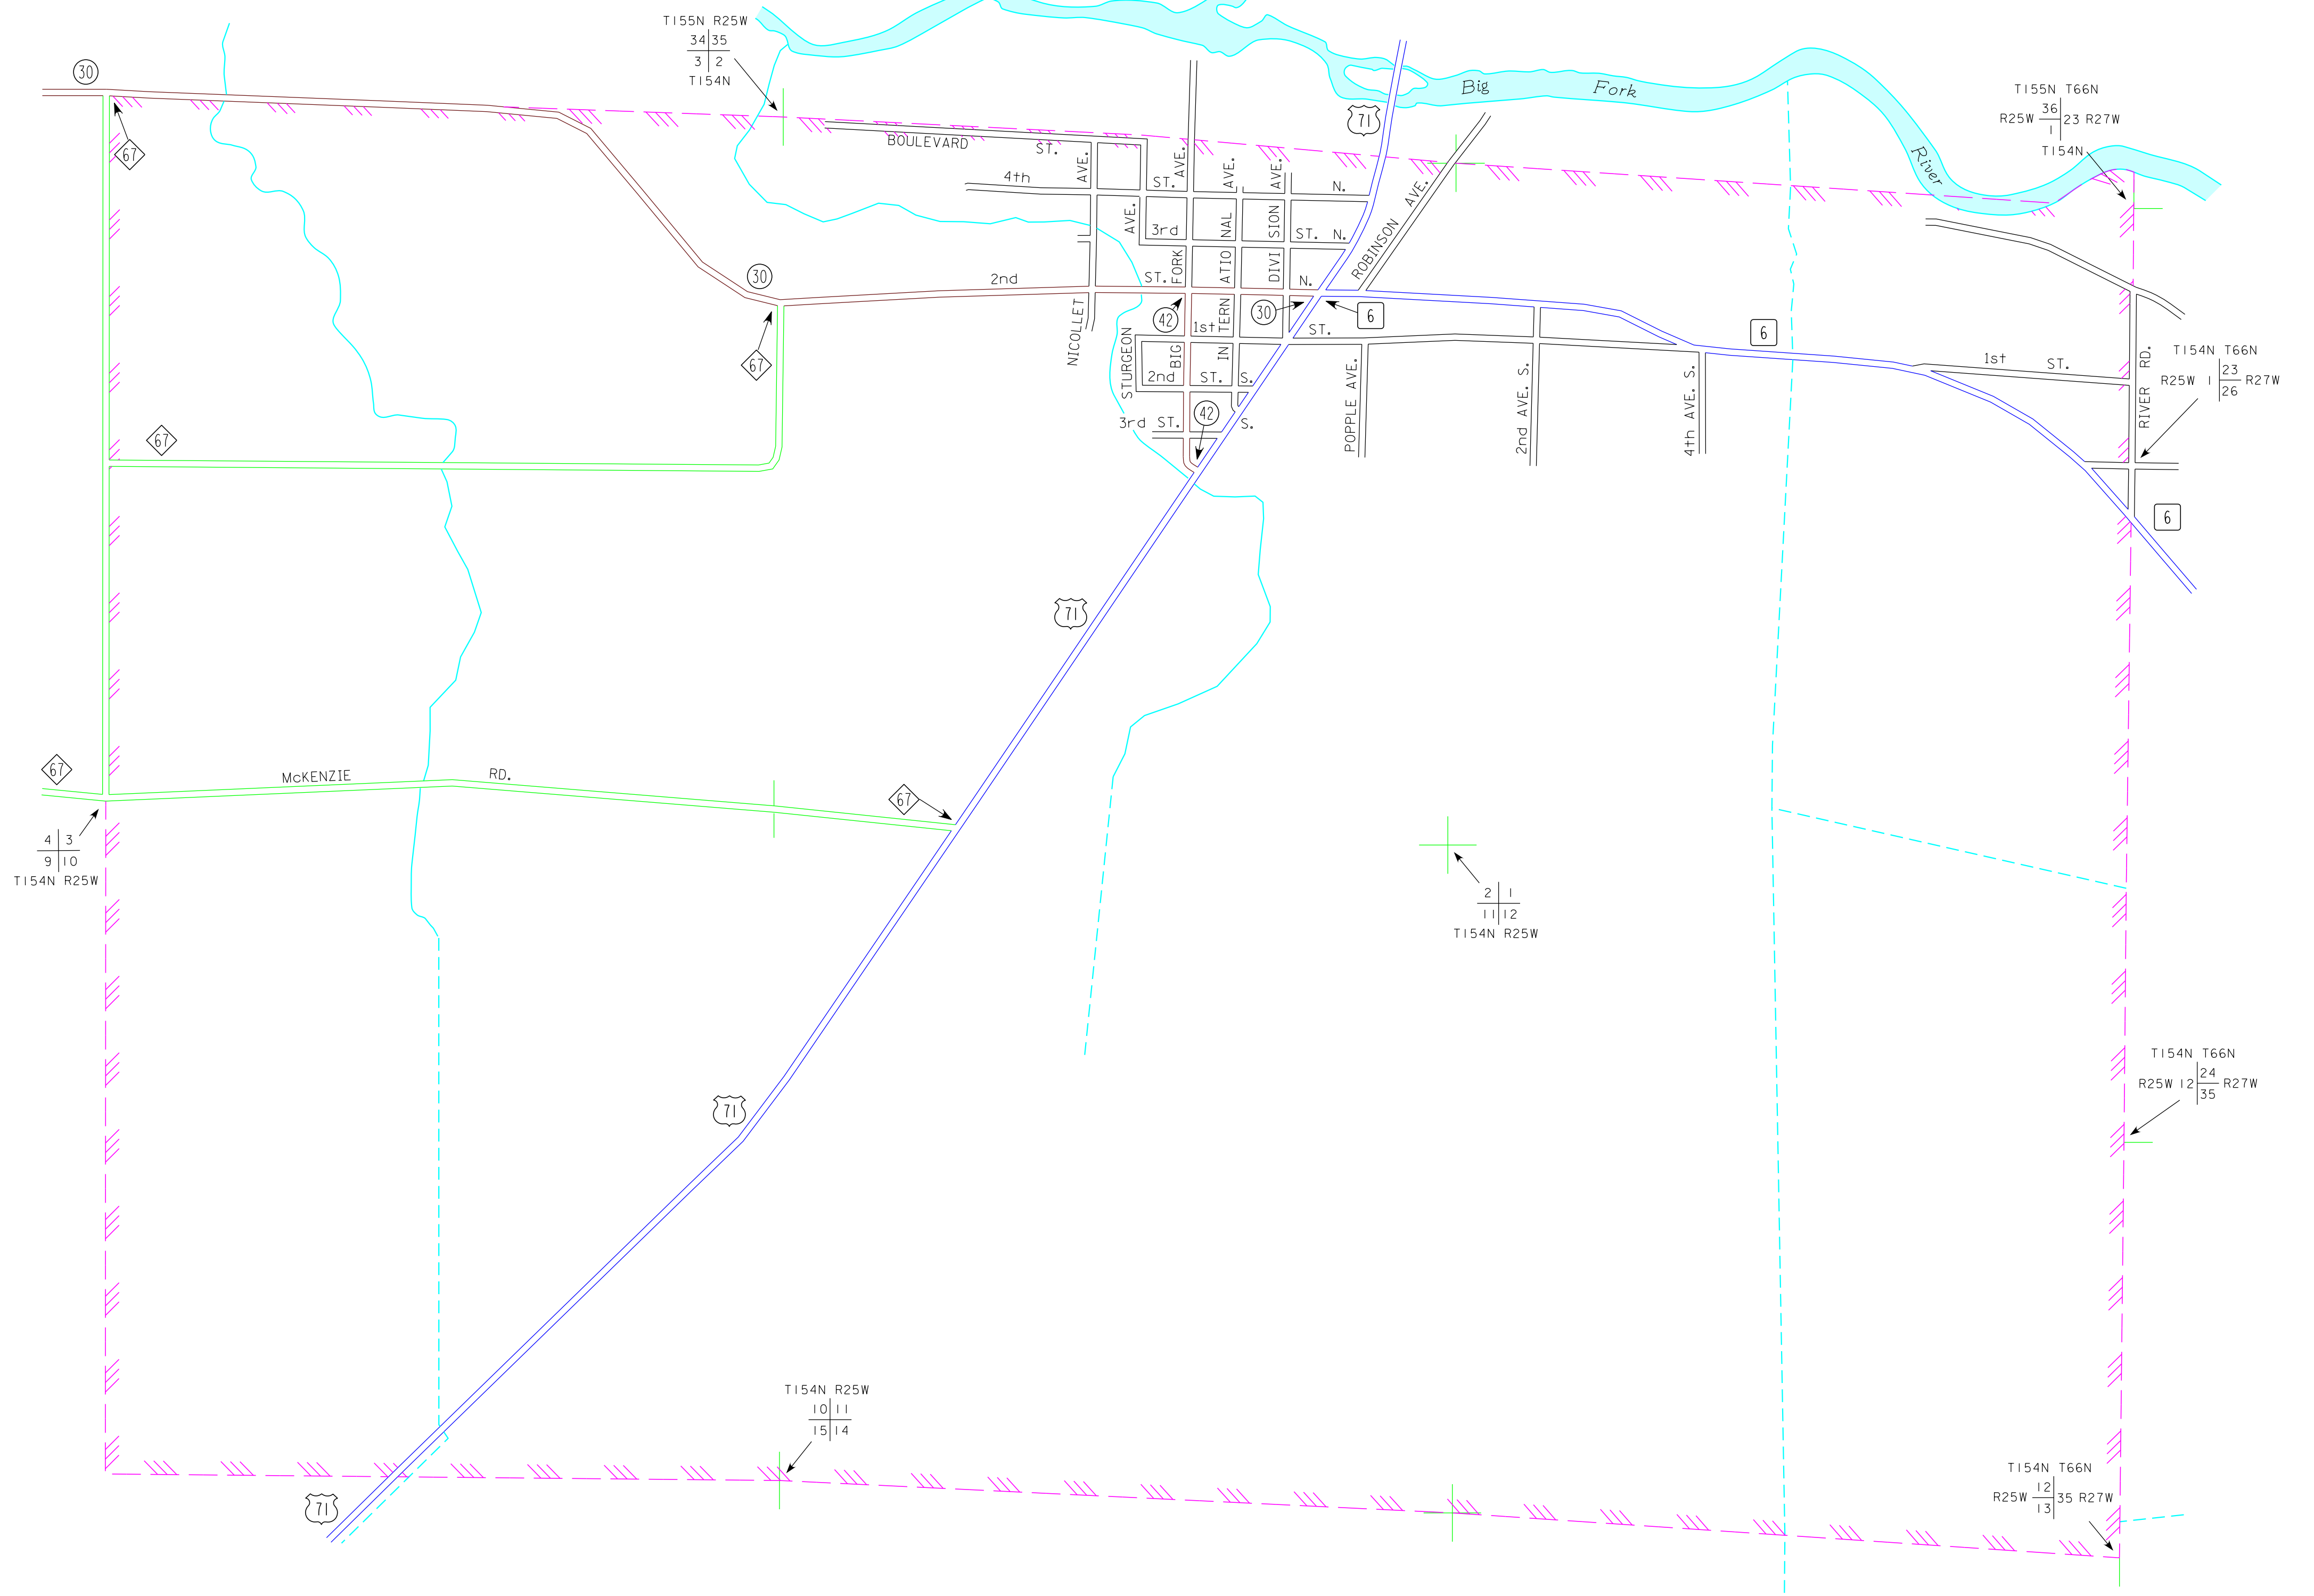

BIG FALLS
KOOCHICHING COUNTY
POP. 236

MUNICIPALITIES OF
KOOCHICHING CO.

PREPARED BY THE
MINNESOTA DEPARTMENT OF TRANSPORTATION
OFFICE OF TRANSPORTATION SYSTEM MANAGEMENT
IN COOPERATION WITH
U.S. DEPARTMENT OF TRANSPORTATION
FEDERAL HIGHWAY ADMINISTRATION

2015
BASIC DATA - 2009

LEGEND

- INTERSTATE TRUNK HIGHWAY..... (35)
- U.S. TRUNK HIGHWAY..... (71)
- STATE TRUNK HIGHWAY..... (55)
- COUNTY STATE AID HIGHWAY..... (23)
- COUNTY ROAD..... (67)
- PUBLIC ROAD .....
- PRIVATE ROAD .....
- CORPORATE LIMITS.....

MUNICIPALITIES SHOWN
ON THIS SHEET
BIG FALLS

NOTE: 2010 U.S. CENSUS FIGURES SHOWN FOR ALL MUNICIPALITIES UNLESS OTHERWISE STATED.