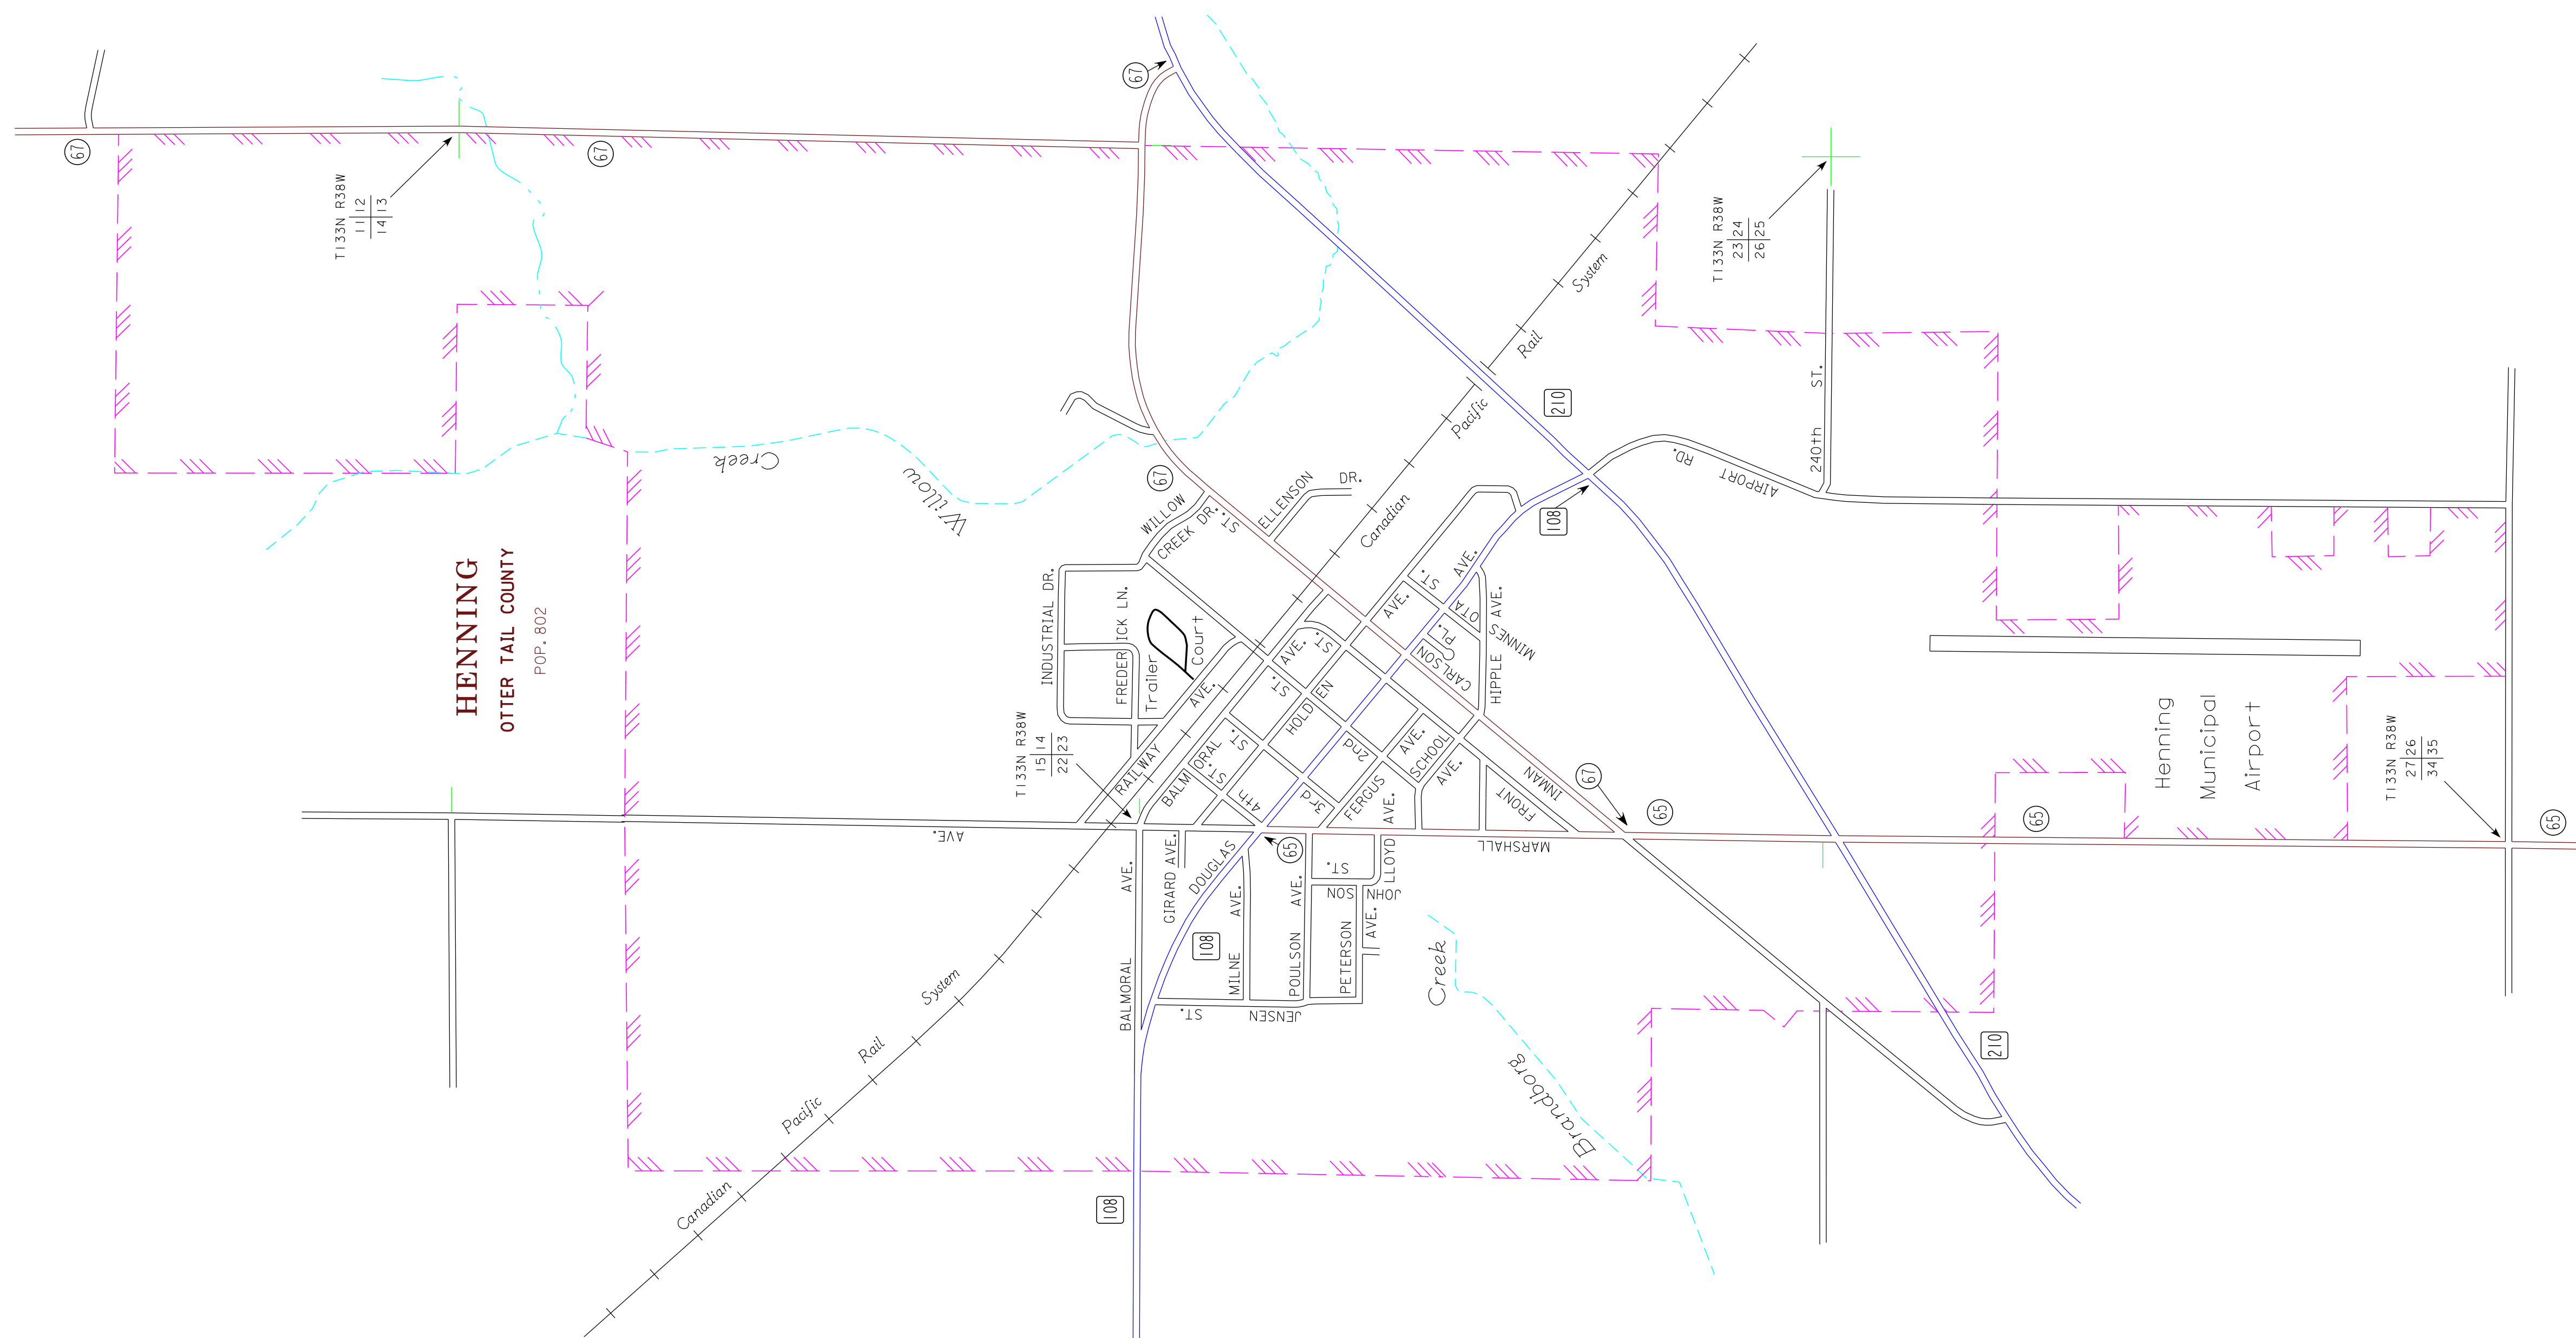

MUNICIPALITIES OF
OTTER TAIL CO.

PREPARED BY THE
MINNESOTA DEPARTMENT OF TRANSPORTATION
OFFICE OF TRANSPORTATION SYSTEM MANAGEMENT
IN COOPERATION WITH
U.S. DEPARTMENT OF TRANSPORTATION
FEDERAL HIGHWAY ADMINISTRATION

2015
BASIC DATA - 2013

LEGEND

- INTERSTATE TRUNK HIGHWAY..... (35)
- U.S. TRUNK HIGHWAY..... (108)
- STATE TRUNK HIGHWAY..... (55)
- COUNTY STATE AID HIGHWAY..... (23)
- COUNTY ROAD..... (13)
- PUBLIC ROAD.....
- PRIVATE ROAD.....
- CORPORATE LIMITS.....

HENNING
OTTER TAIL COUNTY
POP. 802

MUNICIPALITIES SHOWN
ON THIS SHEET
HENNING

NOTE: 2010 U.S. CENSUS FIGURES SHOWN FOR ALL MUNICIPALITIES UNLESS OTHERWISE STATED.