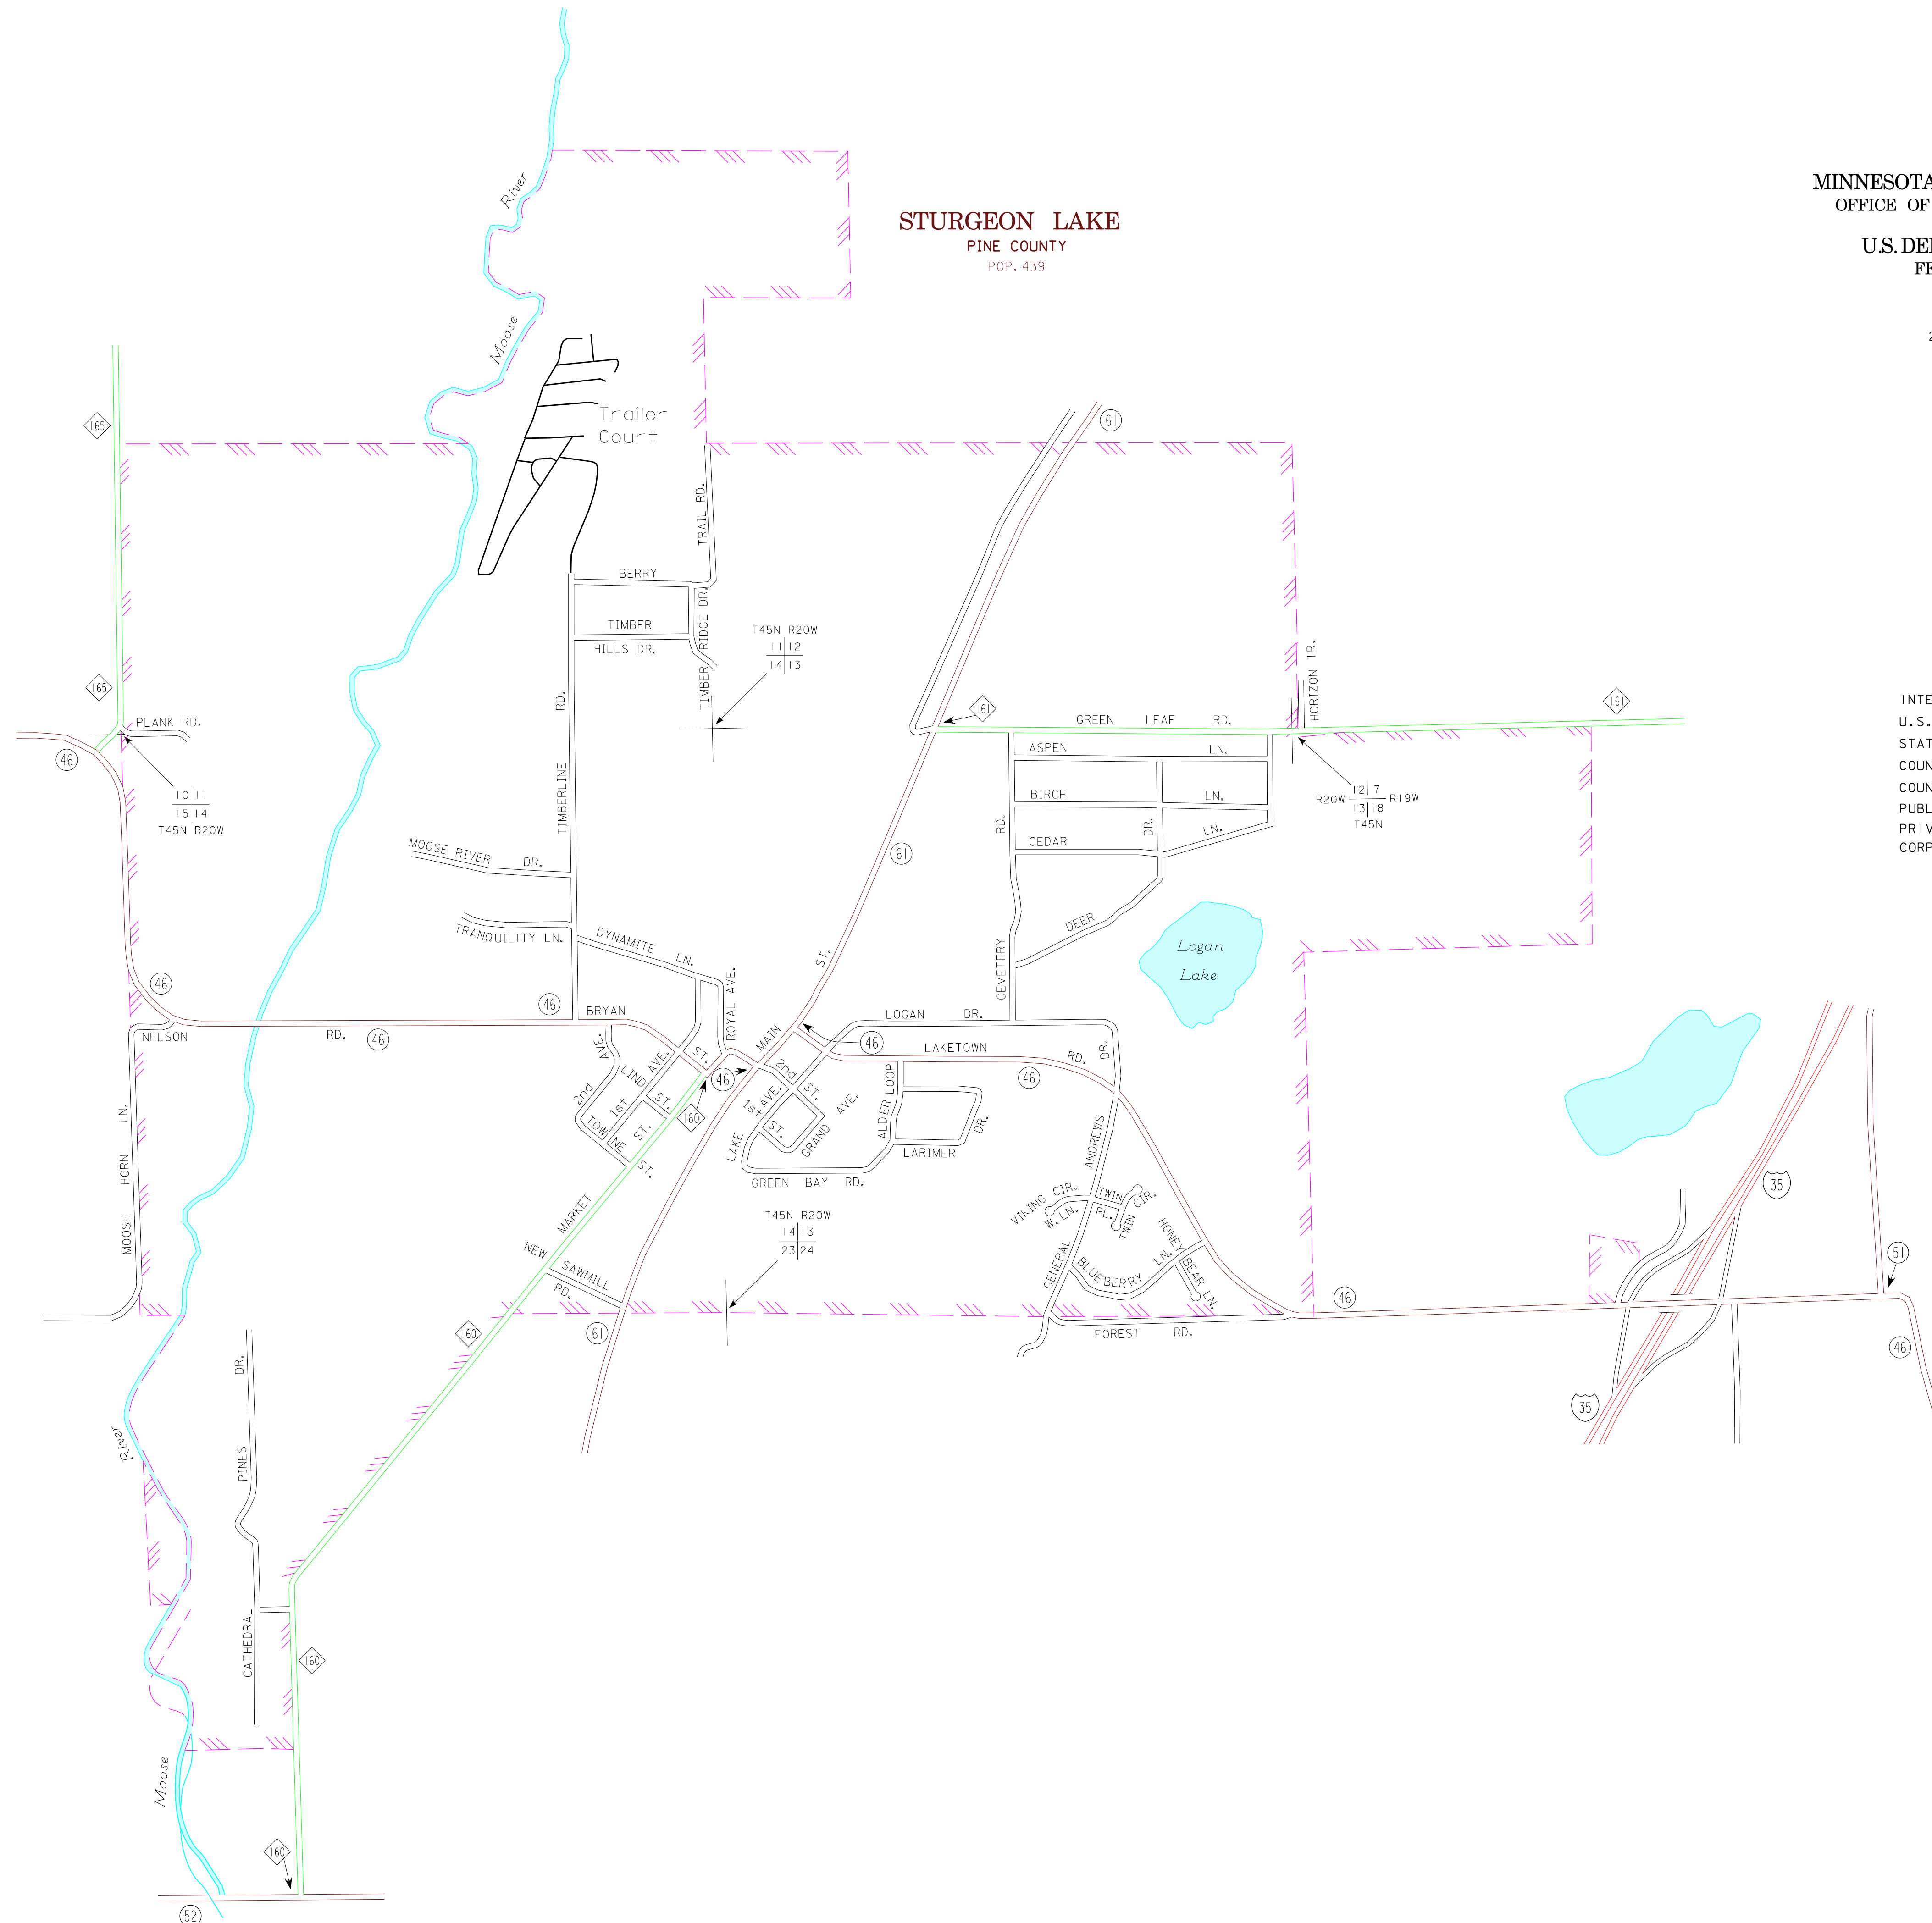

MUNICIPALITIES OF
PINE CO.

PREPARED BY THE
MINNESOTA DEPARTMENT OF TRANSPORTATION
OFFICE OF TRANSPORTATION SYSTEM MANAGEMENT
IN COOPERATION WITH
U.S. DEPARTMENT OF TRANSPORTATION
FEDERAL HIGHWAY ADMINISTRATION

2015
BASIC DATA - 2013

LEGEND

- INTERSTATE TRUNK HIGHWAY..... (35)
- U.S. TRUNK HIGHWAY..... (16)
- STATE TRUNK HIGHWAY..... (55)
- COUNTY STATE AID HIGHWAY..... (23)
- COUNTY ROAD..... (46)
- PUBLIC ROAD.....
- PRIVATE ROAD.....
- CORPORATE LIMITS.....

STURGEON LAKE
PINE COUNTY
POP. 439

MUNICIPALITIES SHOWN
ON THIS SHEET
STURGEON LAKE

NOTE: 2010 U.S. CENSUS FIGURES SHOWN FOR ALL MUNICIPALITIES UNLESS OTHERWISE STATED.