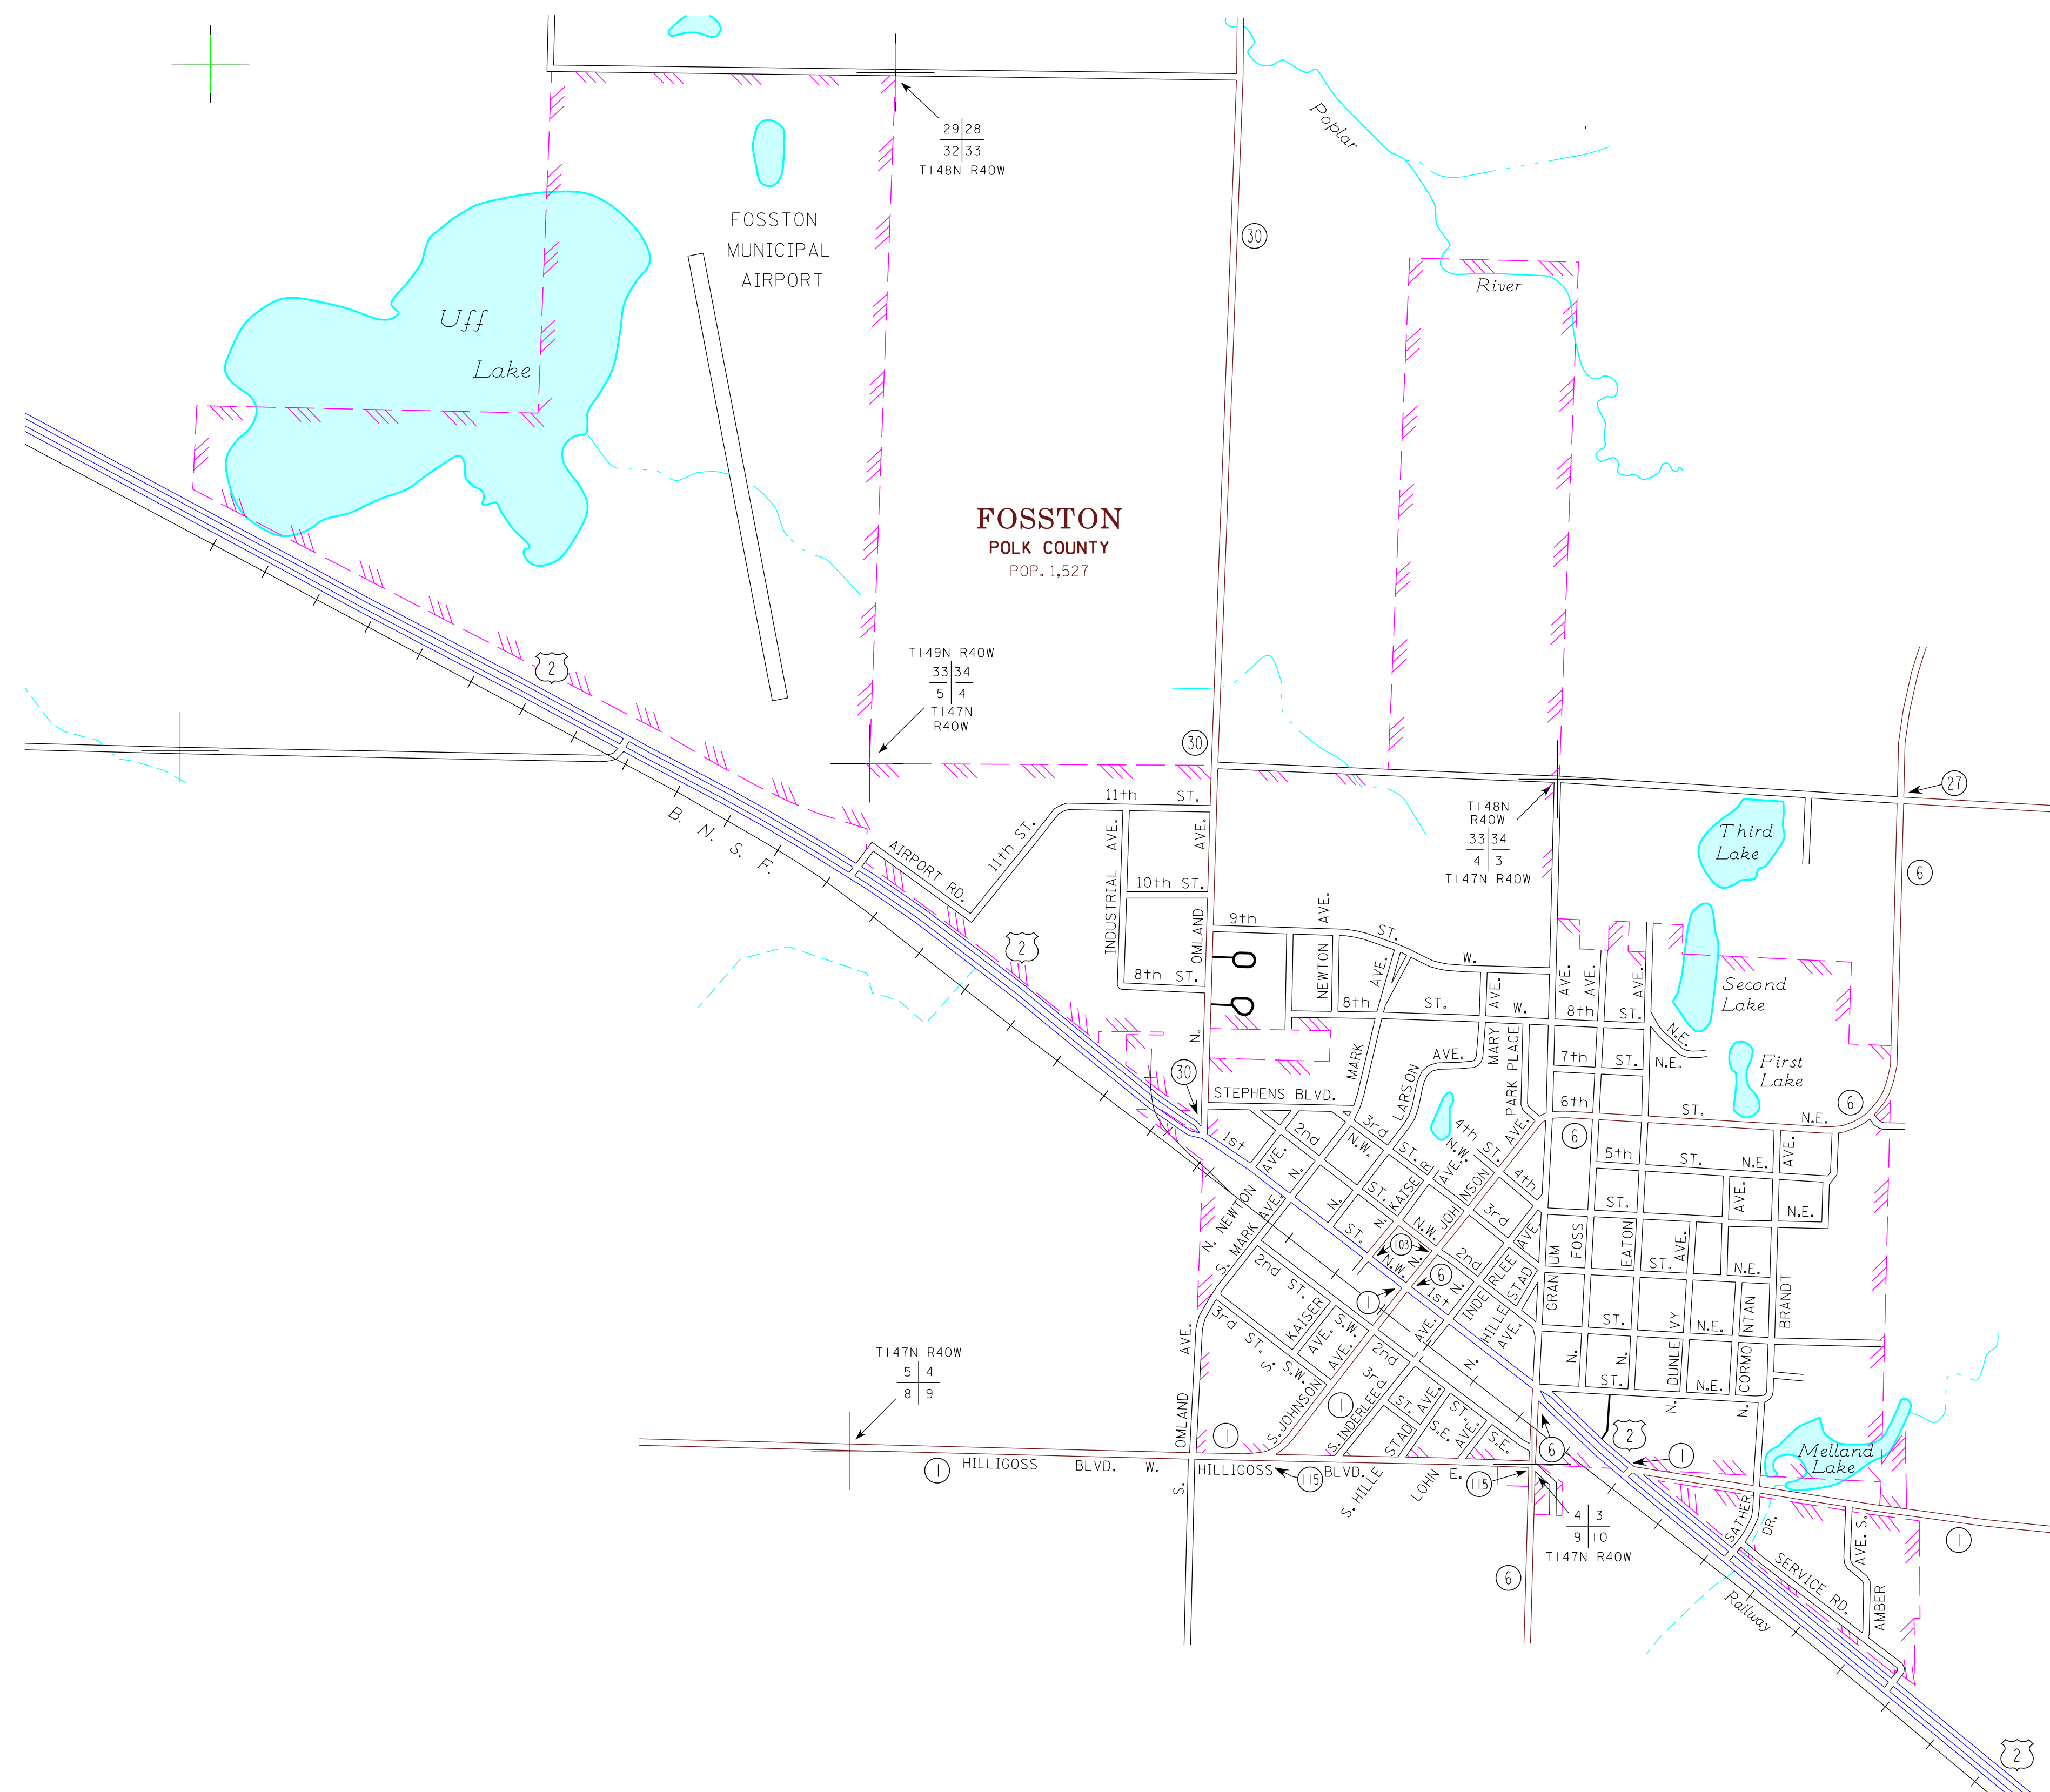

MUNICIPALITIES OF POLK CO.

PREPARED BY THE
MINNESOTA DEPARTMENT OF TRANSPORTATION
OFFICE OF TRANSPORTATION SYSTEM MANAGEMENT
IN COOPERATION WITH
U.S. DEPARTMENT OF TRANSPORTATION
FEDERAL HIGHWAY ADMINISTRATION

2015
BASIC DATA - 2013

LEGEND

- INTERSTATE TRUNK HIGHWAY..... (35)
- U.S. TRUNK HIGHWAY..... (10)
- STATE TRUNK HIGHWAY..... (55)
- COUNTY STATE AID HIGHWAY..... (23)
- COUNTY ROAD..... (15)
- PUBLIC ROAD..... (6)
- PRIVATE ROAD..... (1)
- CORPORATE LIMITS..... (---)

MUNICIPALITIES SHOWN
ON THIS SHEET
FISHER
FOSSTON

NOTE: 2010 U.S. CENSUS FIGURES SHOWN FOR ALL MUNICIPALITIES UNLESS OTHERWISE STATED.