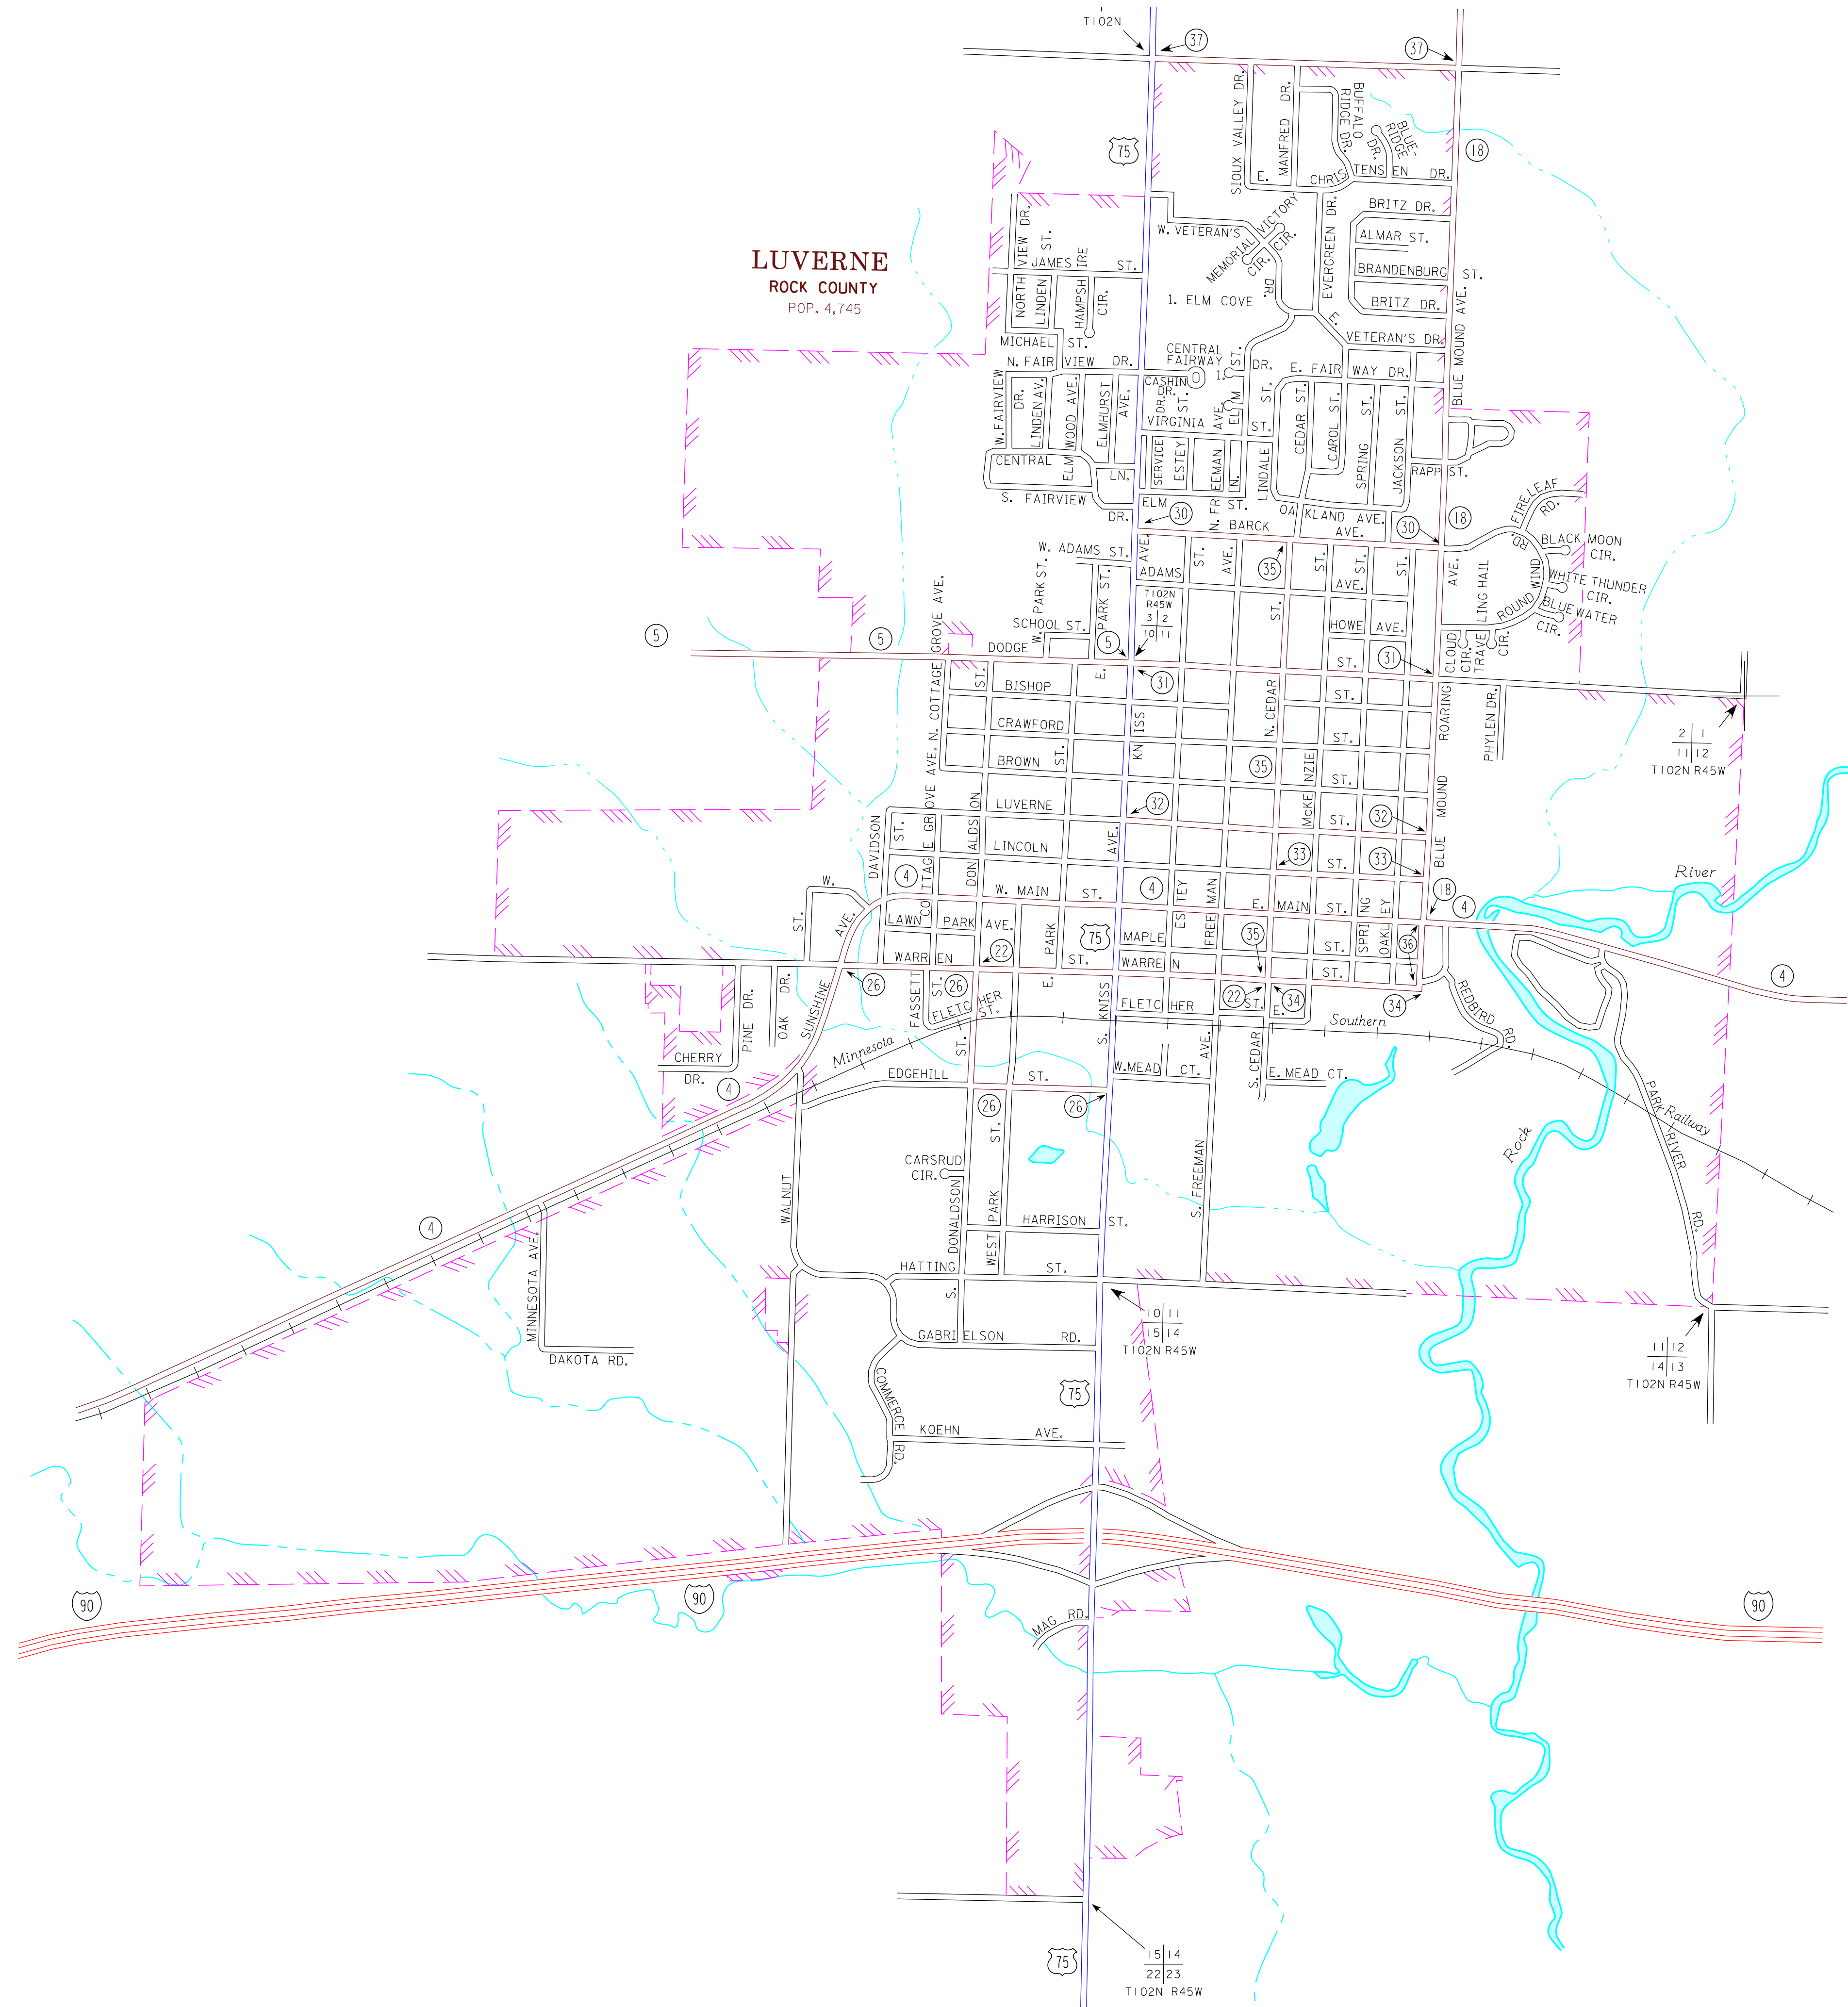

MUNICIPALITIES OF
ROCK CO.

PREPARED BY THE
MINNESOTA DEPARTMENT OF TRANSPORTATION
OFFICE OF TRANSPORTATION SYSTEM MANAGEMENT
IN COOPERATION WITH
U.S. DEPARTMENT OF TRANSPORTATION
FEDERAL HIGHWAY ADMINISTRATION

2015
BASIC DATA - 2013

LEGEND

- INTERSTATE TRUNK HIGHWAY..... (90)
- U.S. TRUNK HIGHWAY..... (75)
- STATE TRUNK HIGHWAY..... (18)
- COUNTY STATE AID HIGHWAY..... (30)
- COUNTY ROAD..... (4)
- PUBLIC ROAD.....
- PRIVATE ROAD.....
- CORPORATE LIMITS.....

LUVERNE
ROCK COUNTY
POP. 4,745

MUNICIPALITIES SHOWN
ON THIS SHEET
LUVERNE

NOTE: 2010 U.S. CENSUS FIGURES SHOWN FOR ALL MUNICIPALITIES UNLESS OTHERWISE STATED.