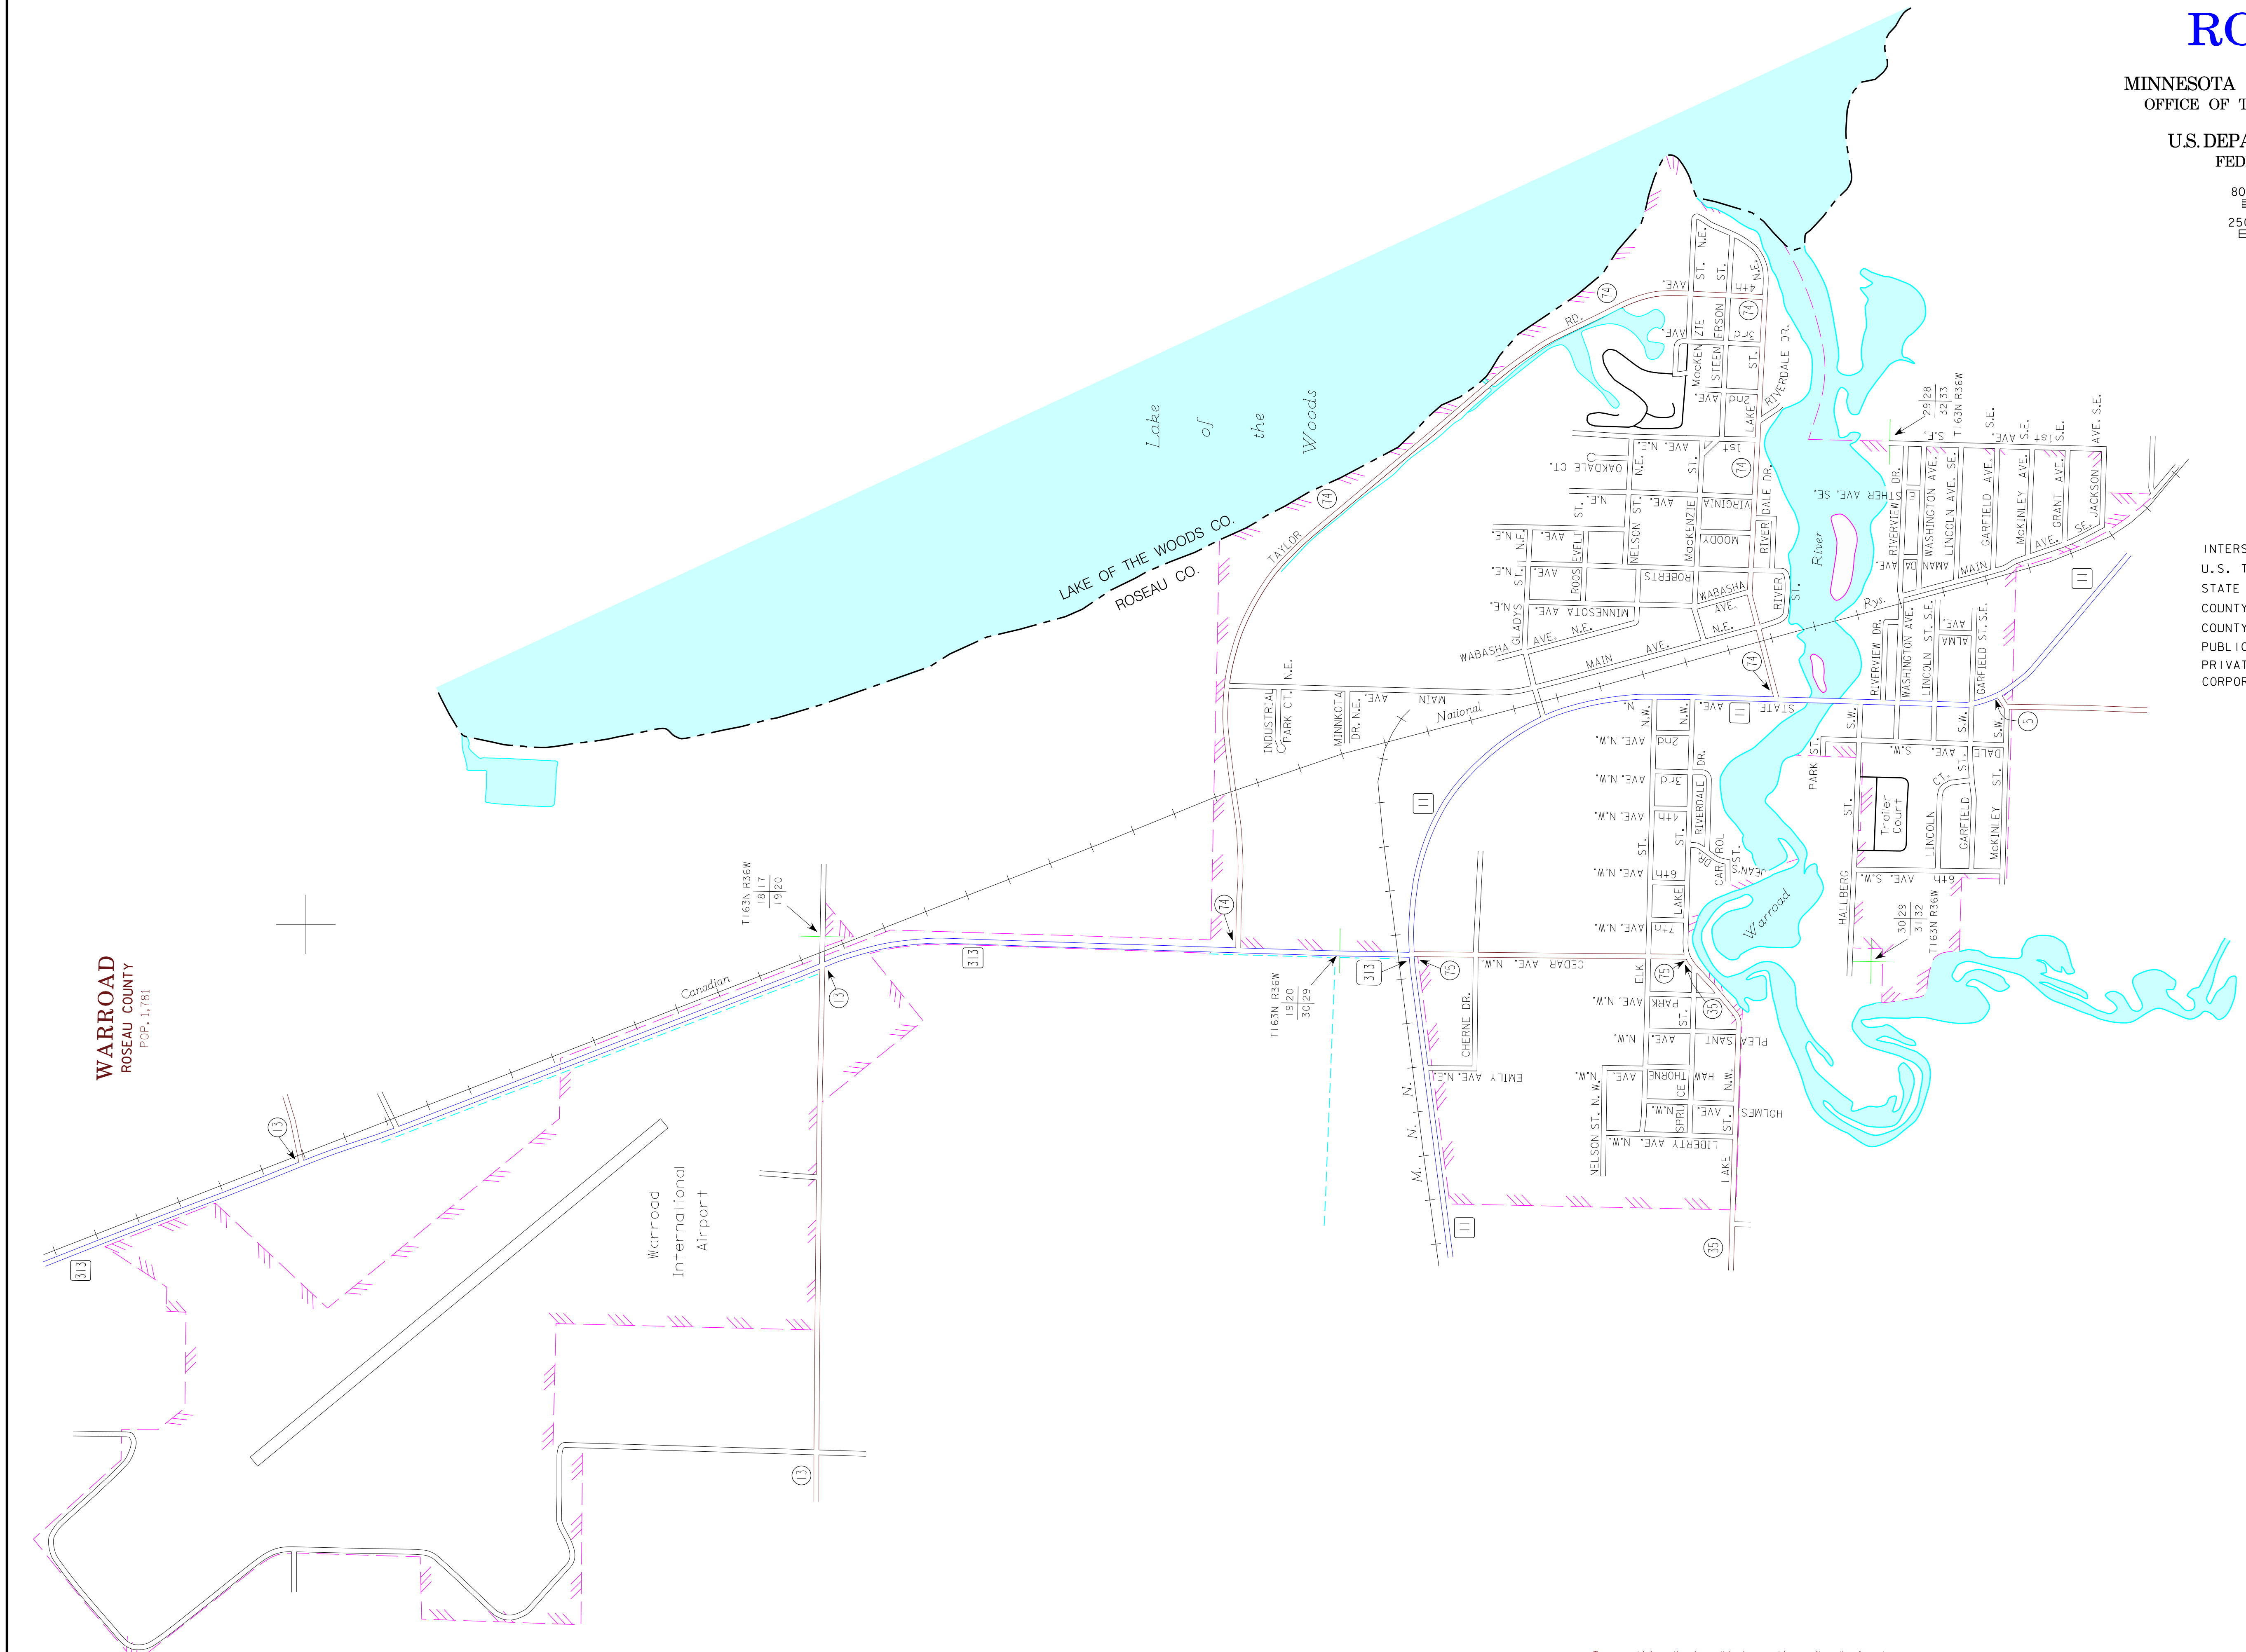

MUNICIPALITIES OF
ROSEAU CO.

PREPARED BY THE
MINNESOTA DEPARTMENT OF TRANSPORTATION
OFFICE OF TRANSPORTATION SYSTEM MANAGEMENT
IN COOPERATION WITH
U.S. DEPARTMENT OF TRANSPORTATION
FEDERAL HIGHWAY ADMINISTRATION

2015
BASIC DATA - 2009

LEGEND

- INTERSTATE TRUNK HIGHWAY..... 15
- U.S. TRUNK HIGHWAY..... 11
- STATE TRUNK HIGHWAY..... 55
- COUNTY STATE AID HIGHWAY..... 23
- COUNTY ROAD..... 12
- PUBLIC ROAD.....
- PRIVATE ROAD.....
- CORPORATE LIMITS.....

WARROAD
ROSEAU COUNTY
POP. 1,781

Warratod
International
Airport

NOTE: 2010 U.S. CENSUS FIGURES SHOWN FOR ALL MUNICIPALITIES UNLESS OTHERWISE STATED.

MUNICIPALITIES SHOWN
ON THIS SHEET
WARROAD