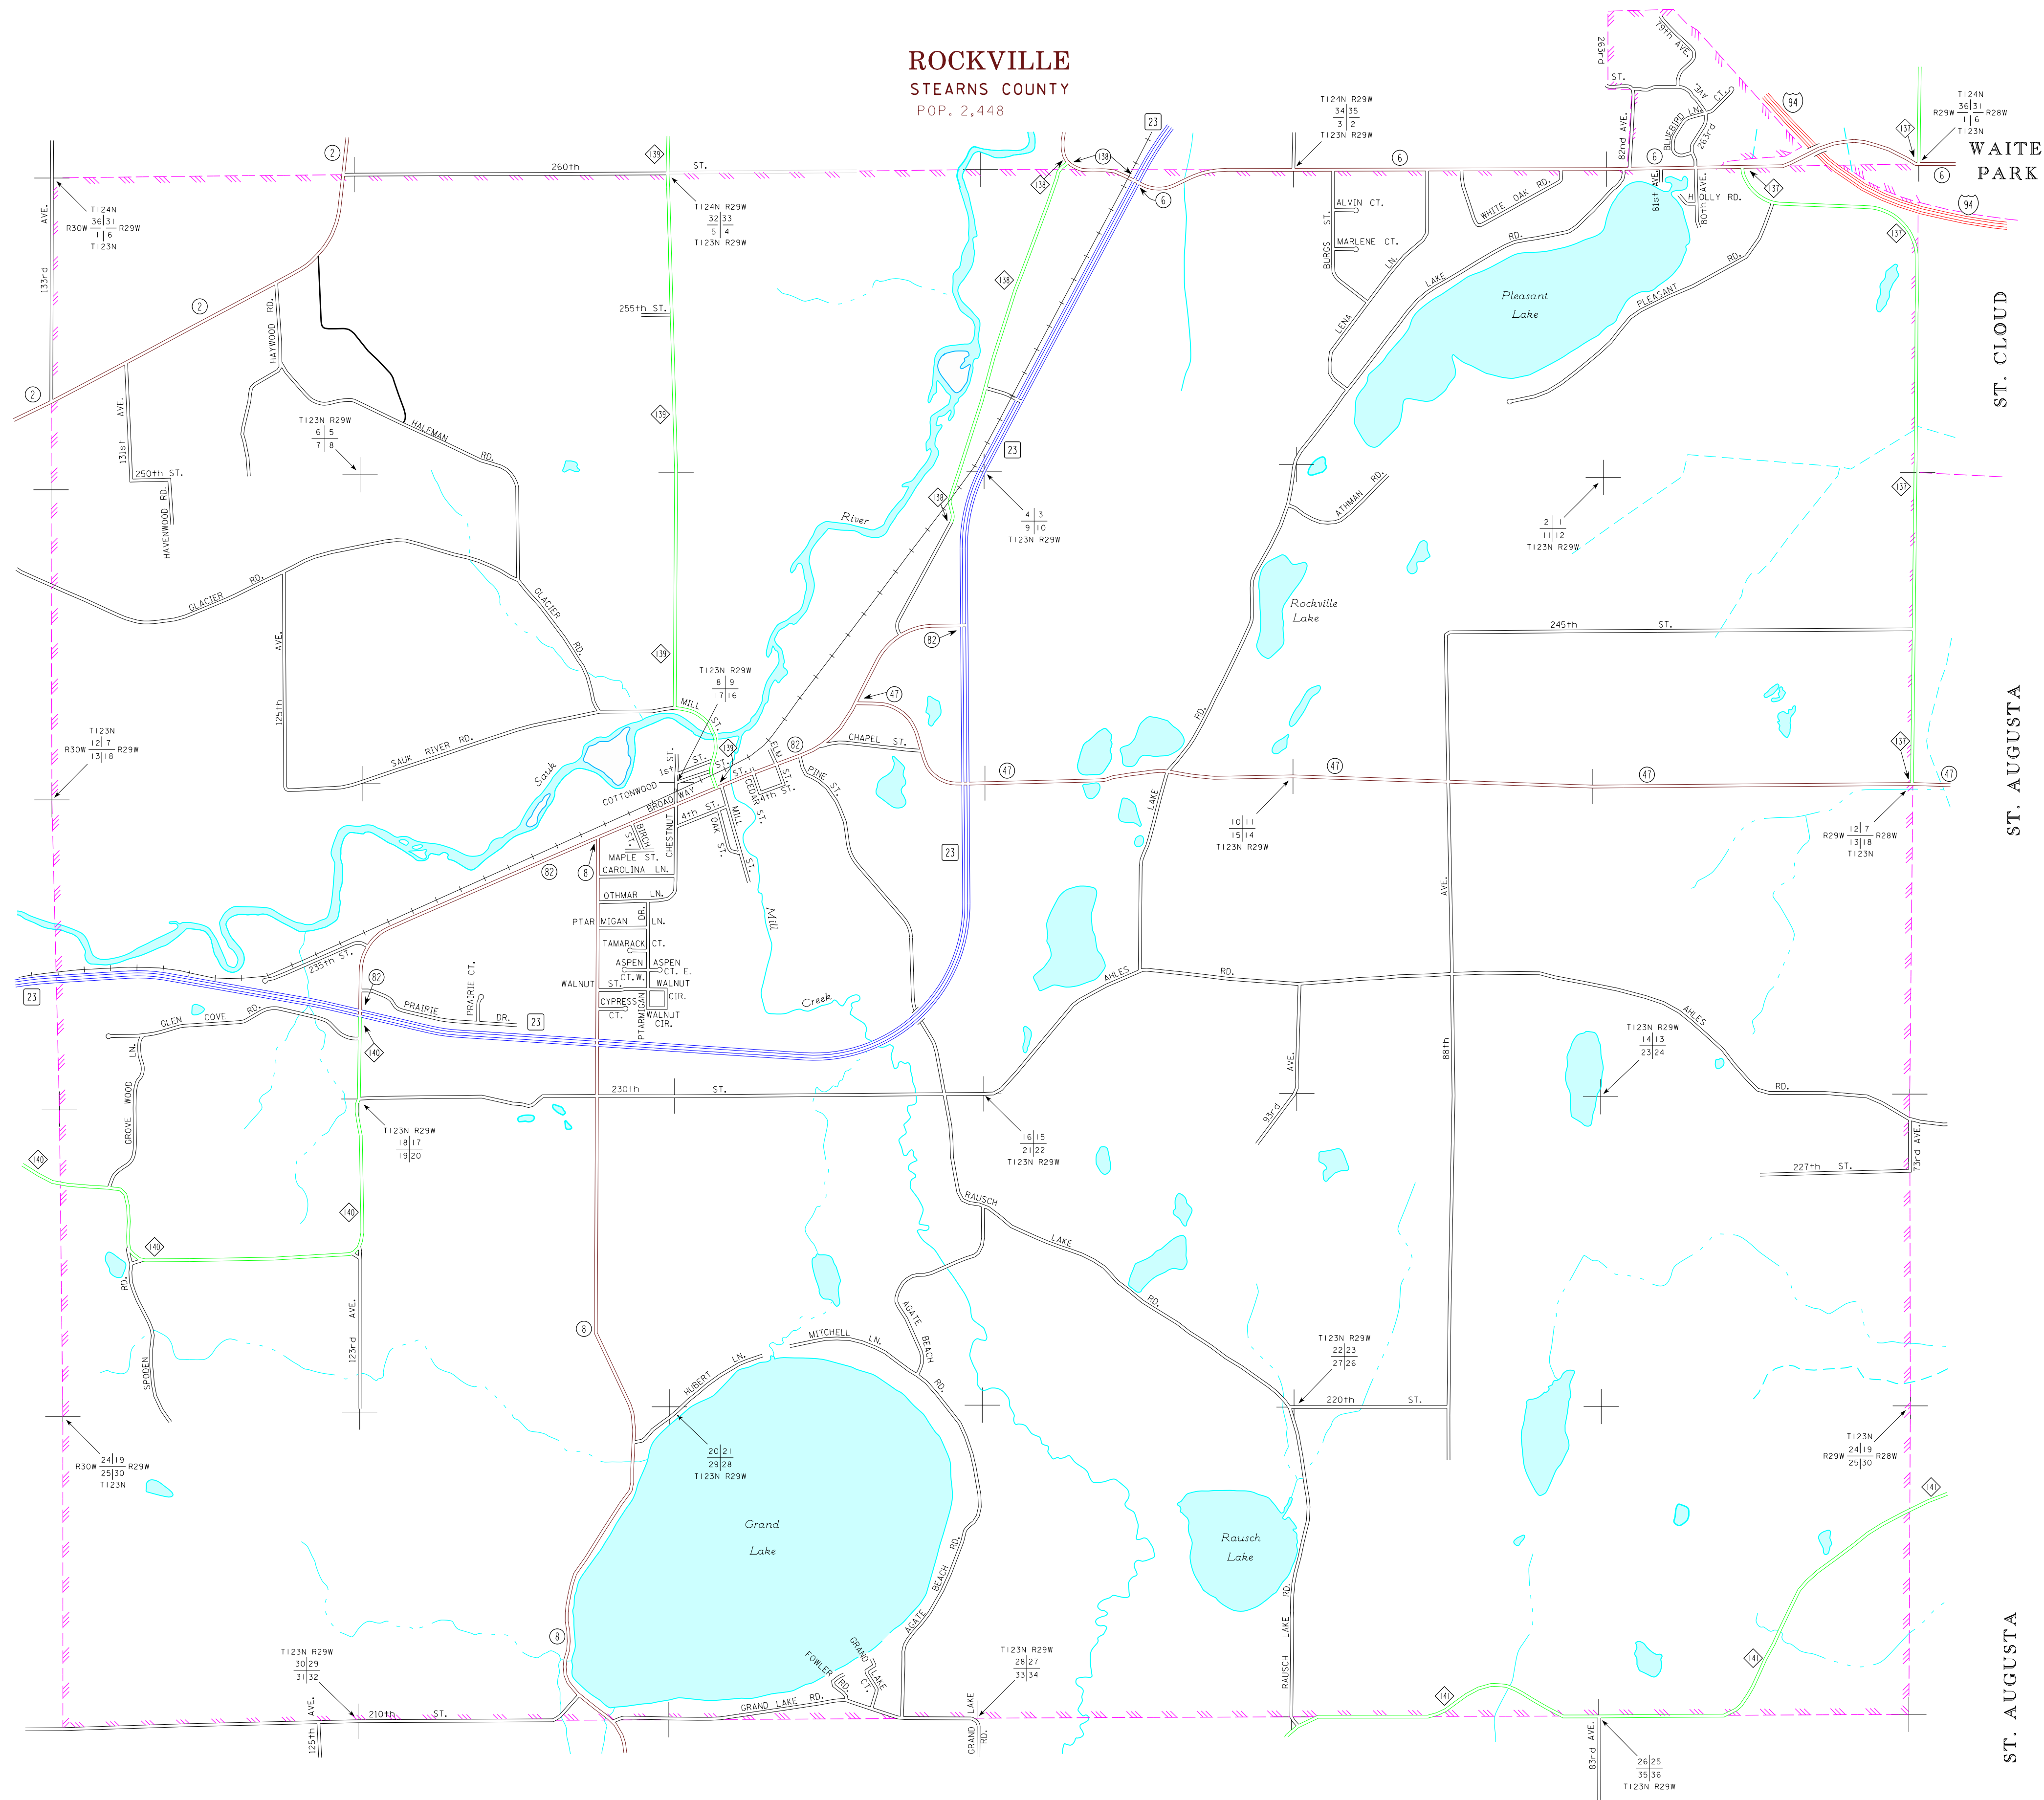

ROCKVILLE
STEARNS COUNTY
POP. 2,448

MUNICIPALITIES OF
STEARNS CO.

PREPARED BY THE
MINNESOTA DEPARTMENT OF TRANSPORTATION
OFFICE OF TRANSPORTATION SYSTEM MANAGEMENT
IN COOPERATION WITH
U.S. DEPARTMENT OF TRANSPORTATION
FEDERAL HIGHWAY ADMINISTRATION

2015
BASIC DATA - 2013

LEGEND

- INTERSTATE TRUNK HIGHWAY..... (35)
- U.S. TRUNK HIGHWAY..... (10)
- STATE TRUNK HIGHWAY..... (55)
- COUNTY STATE AID HIGHWAY..... (23)
- COUNTY ROAD..... (19)
- PUBLIC ROAD .....
- PRIVATE ROAD .....
- CORPORATE LIMITS.....

MUNICIPALITIES SHOWN
ON THIS SHEET
ROCKVILLE

NOTE: 2010 U.S. CENSUS FIGURES SHOWN FOR ALL MUNICIPALITIES UNLESS OTHERWISE STATED.