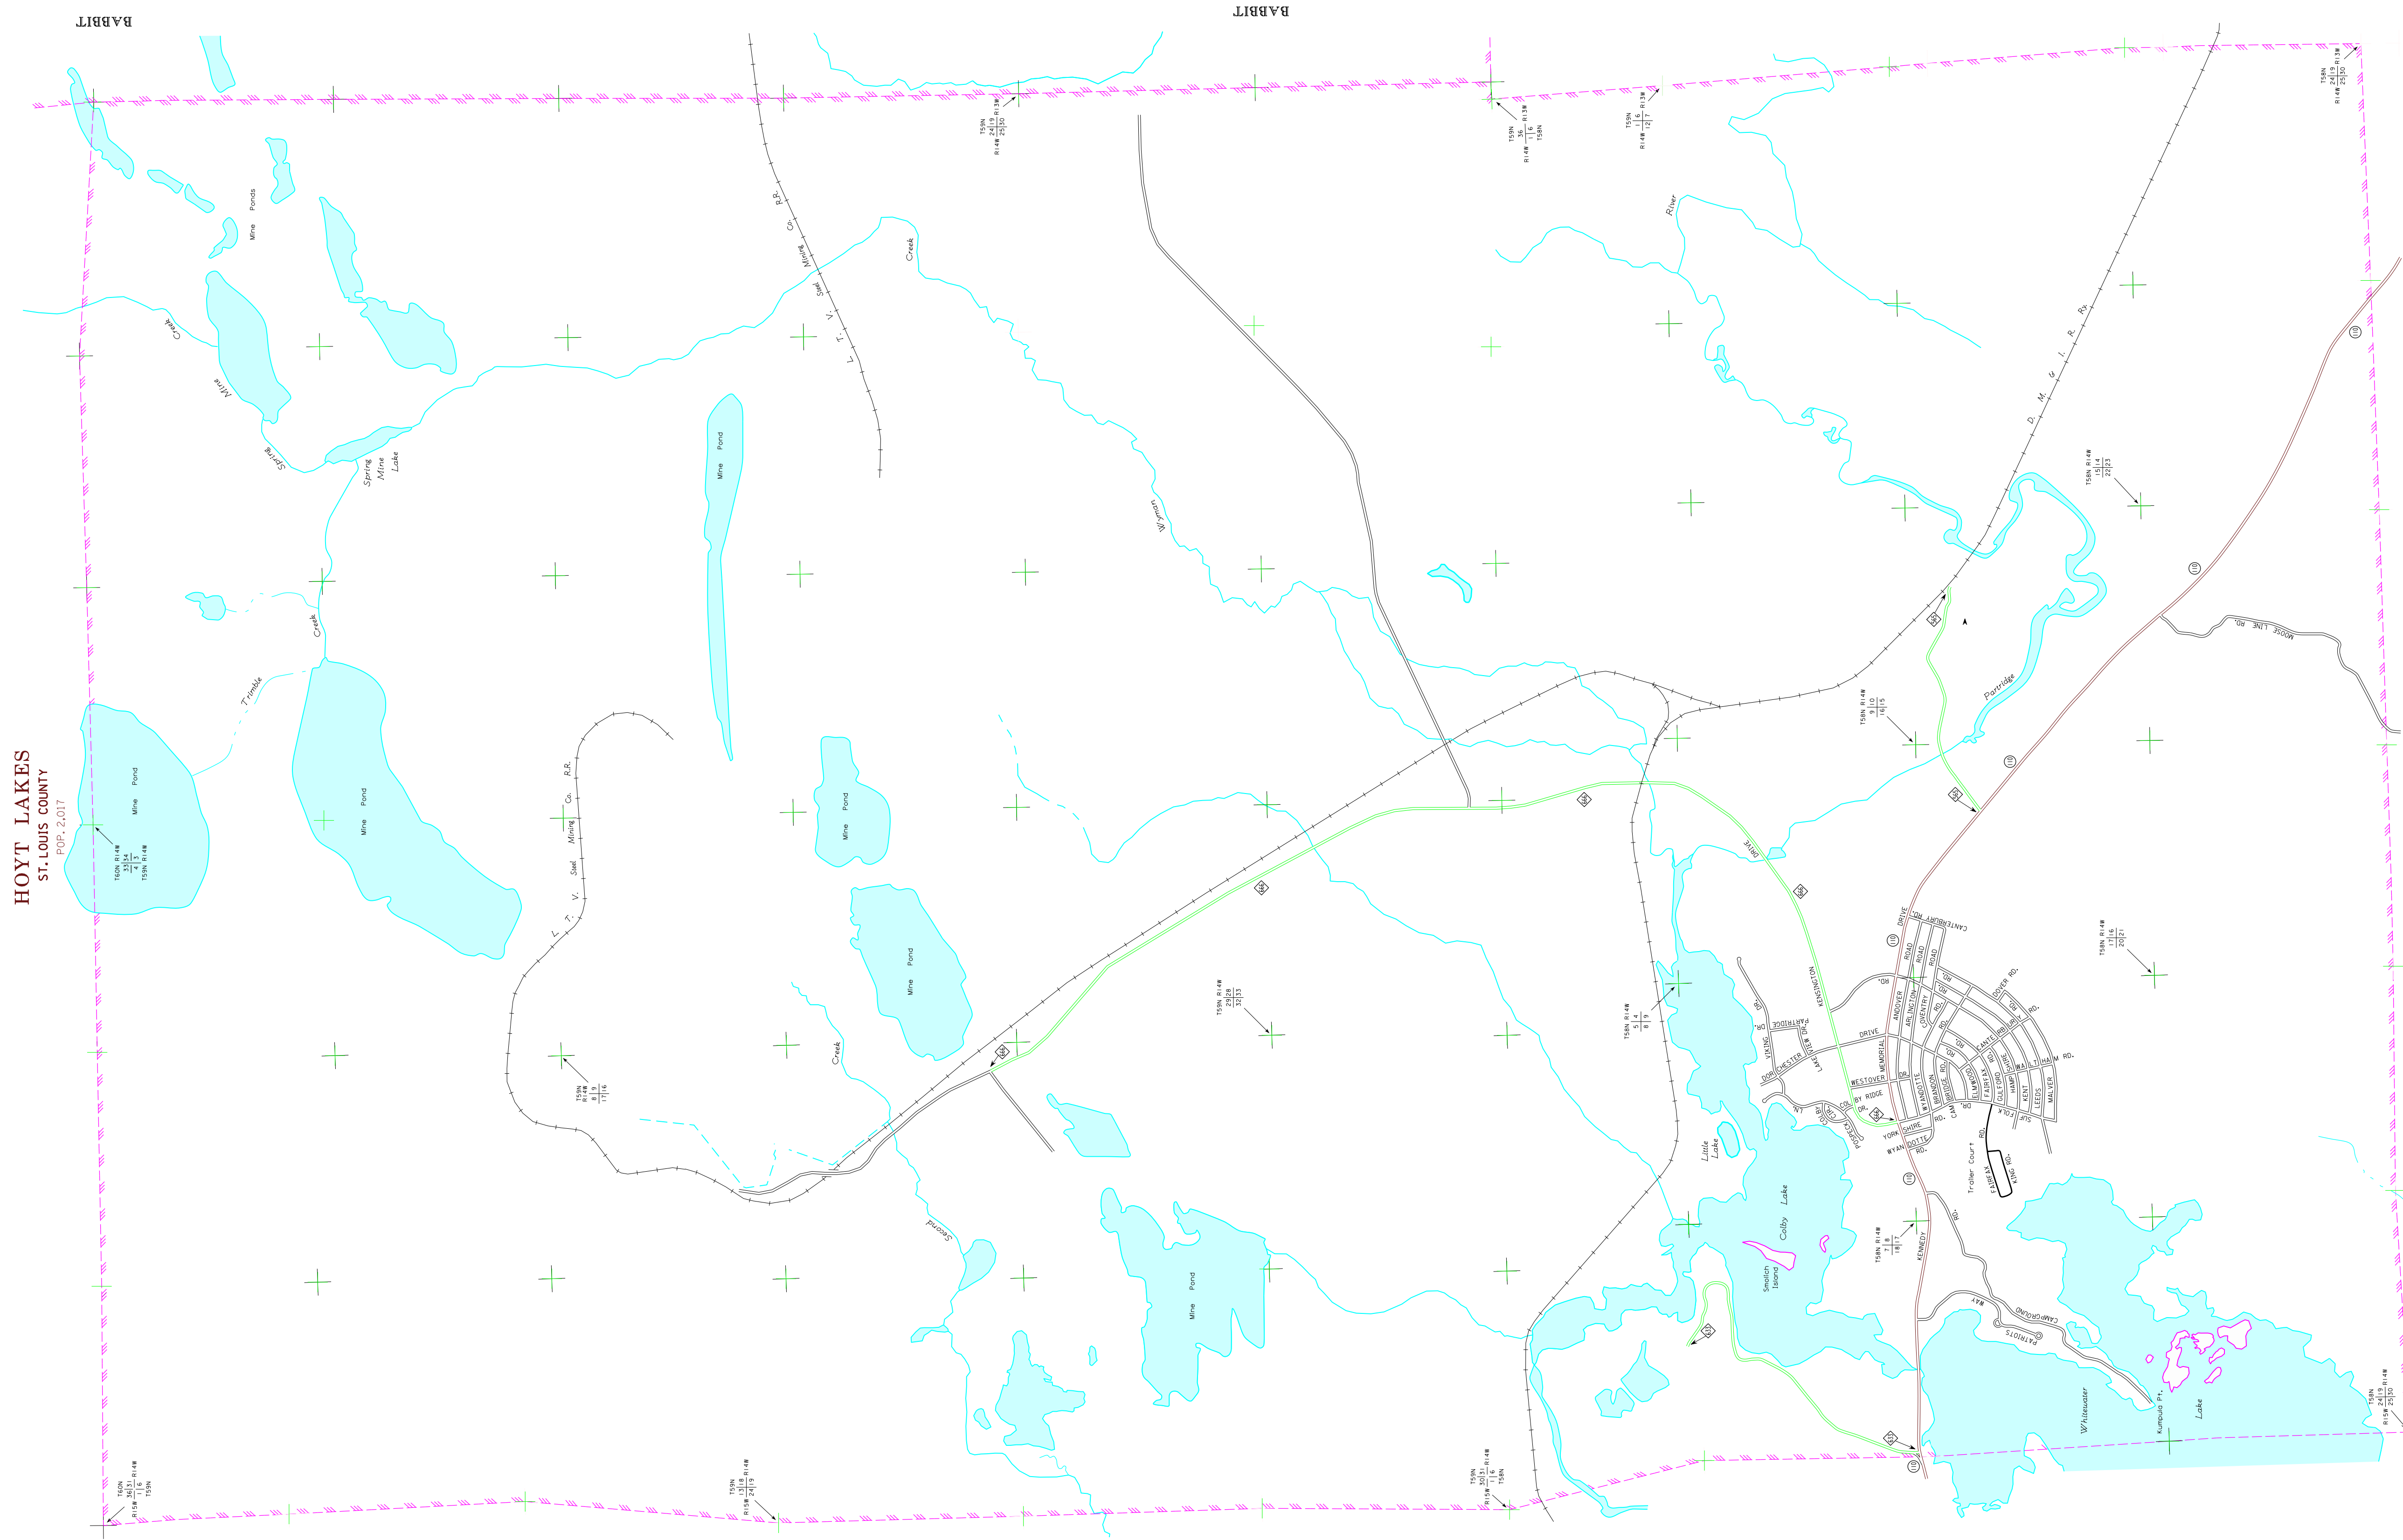

MUNICIPALITIES OF
SAINT LOUIS CO.

PREPARED BY THE
MINNESOTA DEPARTMENT OF TRANSPORTATION
OFFICE OF TRANSPORTATION SYSTEM MANAGEMENT
IN COOPERATION WITH
U.S. DEPARTMENT OF TRANSPORTATION
FEDERAL HIGHWAY ADMINISTRATION

2015
BASIC DATA - 2013

LEGEND

- INTERSTATE TRUNK HIGHWAY..... (I-35)
- U.S. TRUNK HIGHWAY..... (10)
- STATE TRUNK HIGHWAY..... (55)
- COUNTY STATE AID HIGHWAY..... (23)
- COUNTY ROAD..... (14)
- PUBLIC ROAD .....
- PRIVATE ROAD .....
- CORPORATE LIMITS.....

HOYT LAKES
ST. LOUIS COUNTY
POP: 2,017

RABBIT

NOTE: 2010 U.S. CENSUS FIGURES SHOWN FOR ALL MUNICIPALITIES UNLESS OTHERWISE STATED.

MUNICIPALITIES SHOWN
ON THIS SHEET
HOYT LAKES