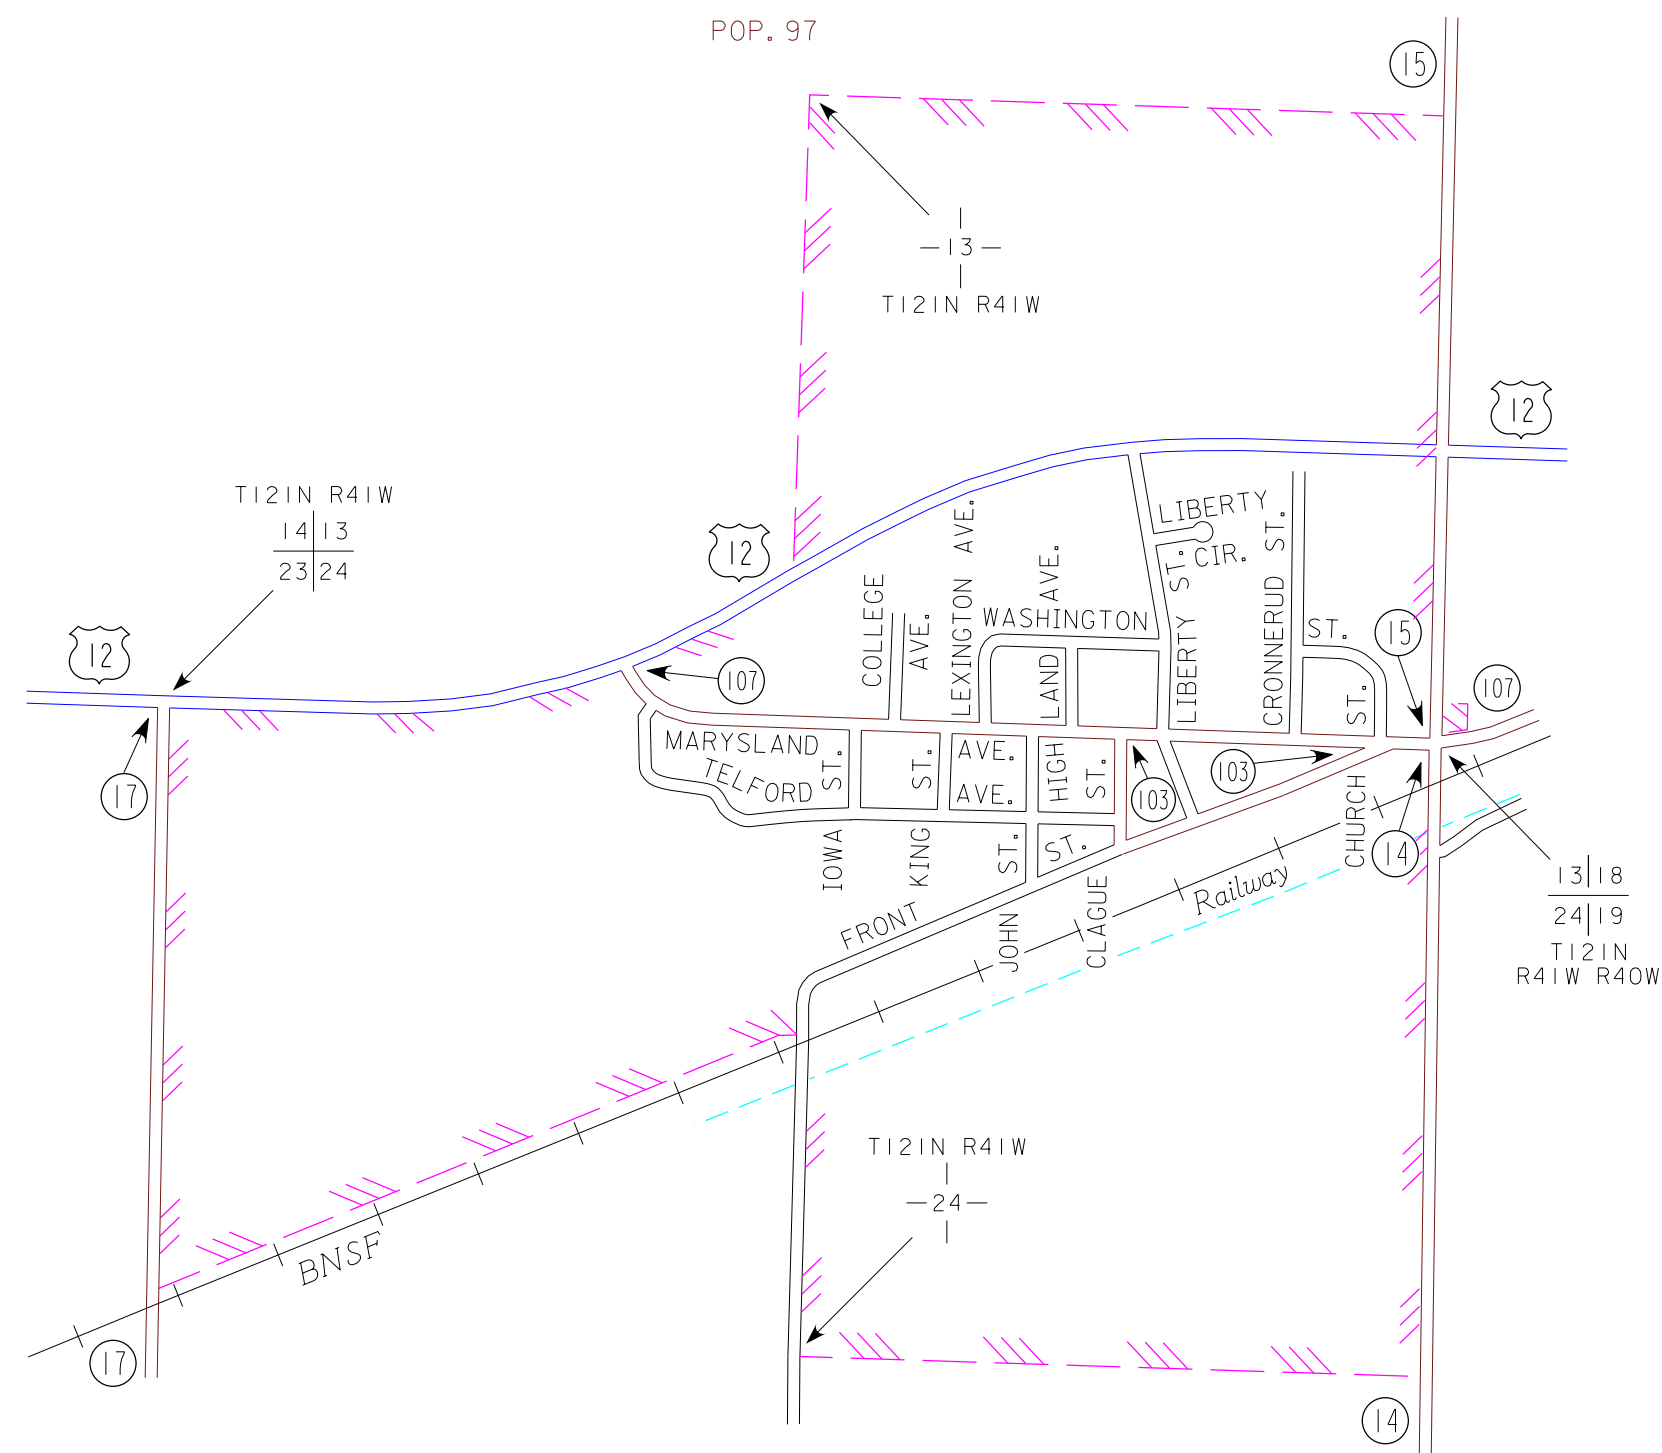

DANVERS
SWIFT COUNTY
POP. 97