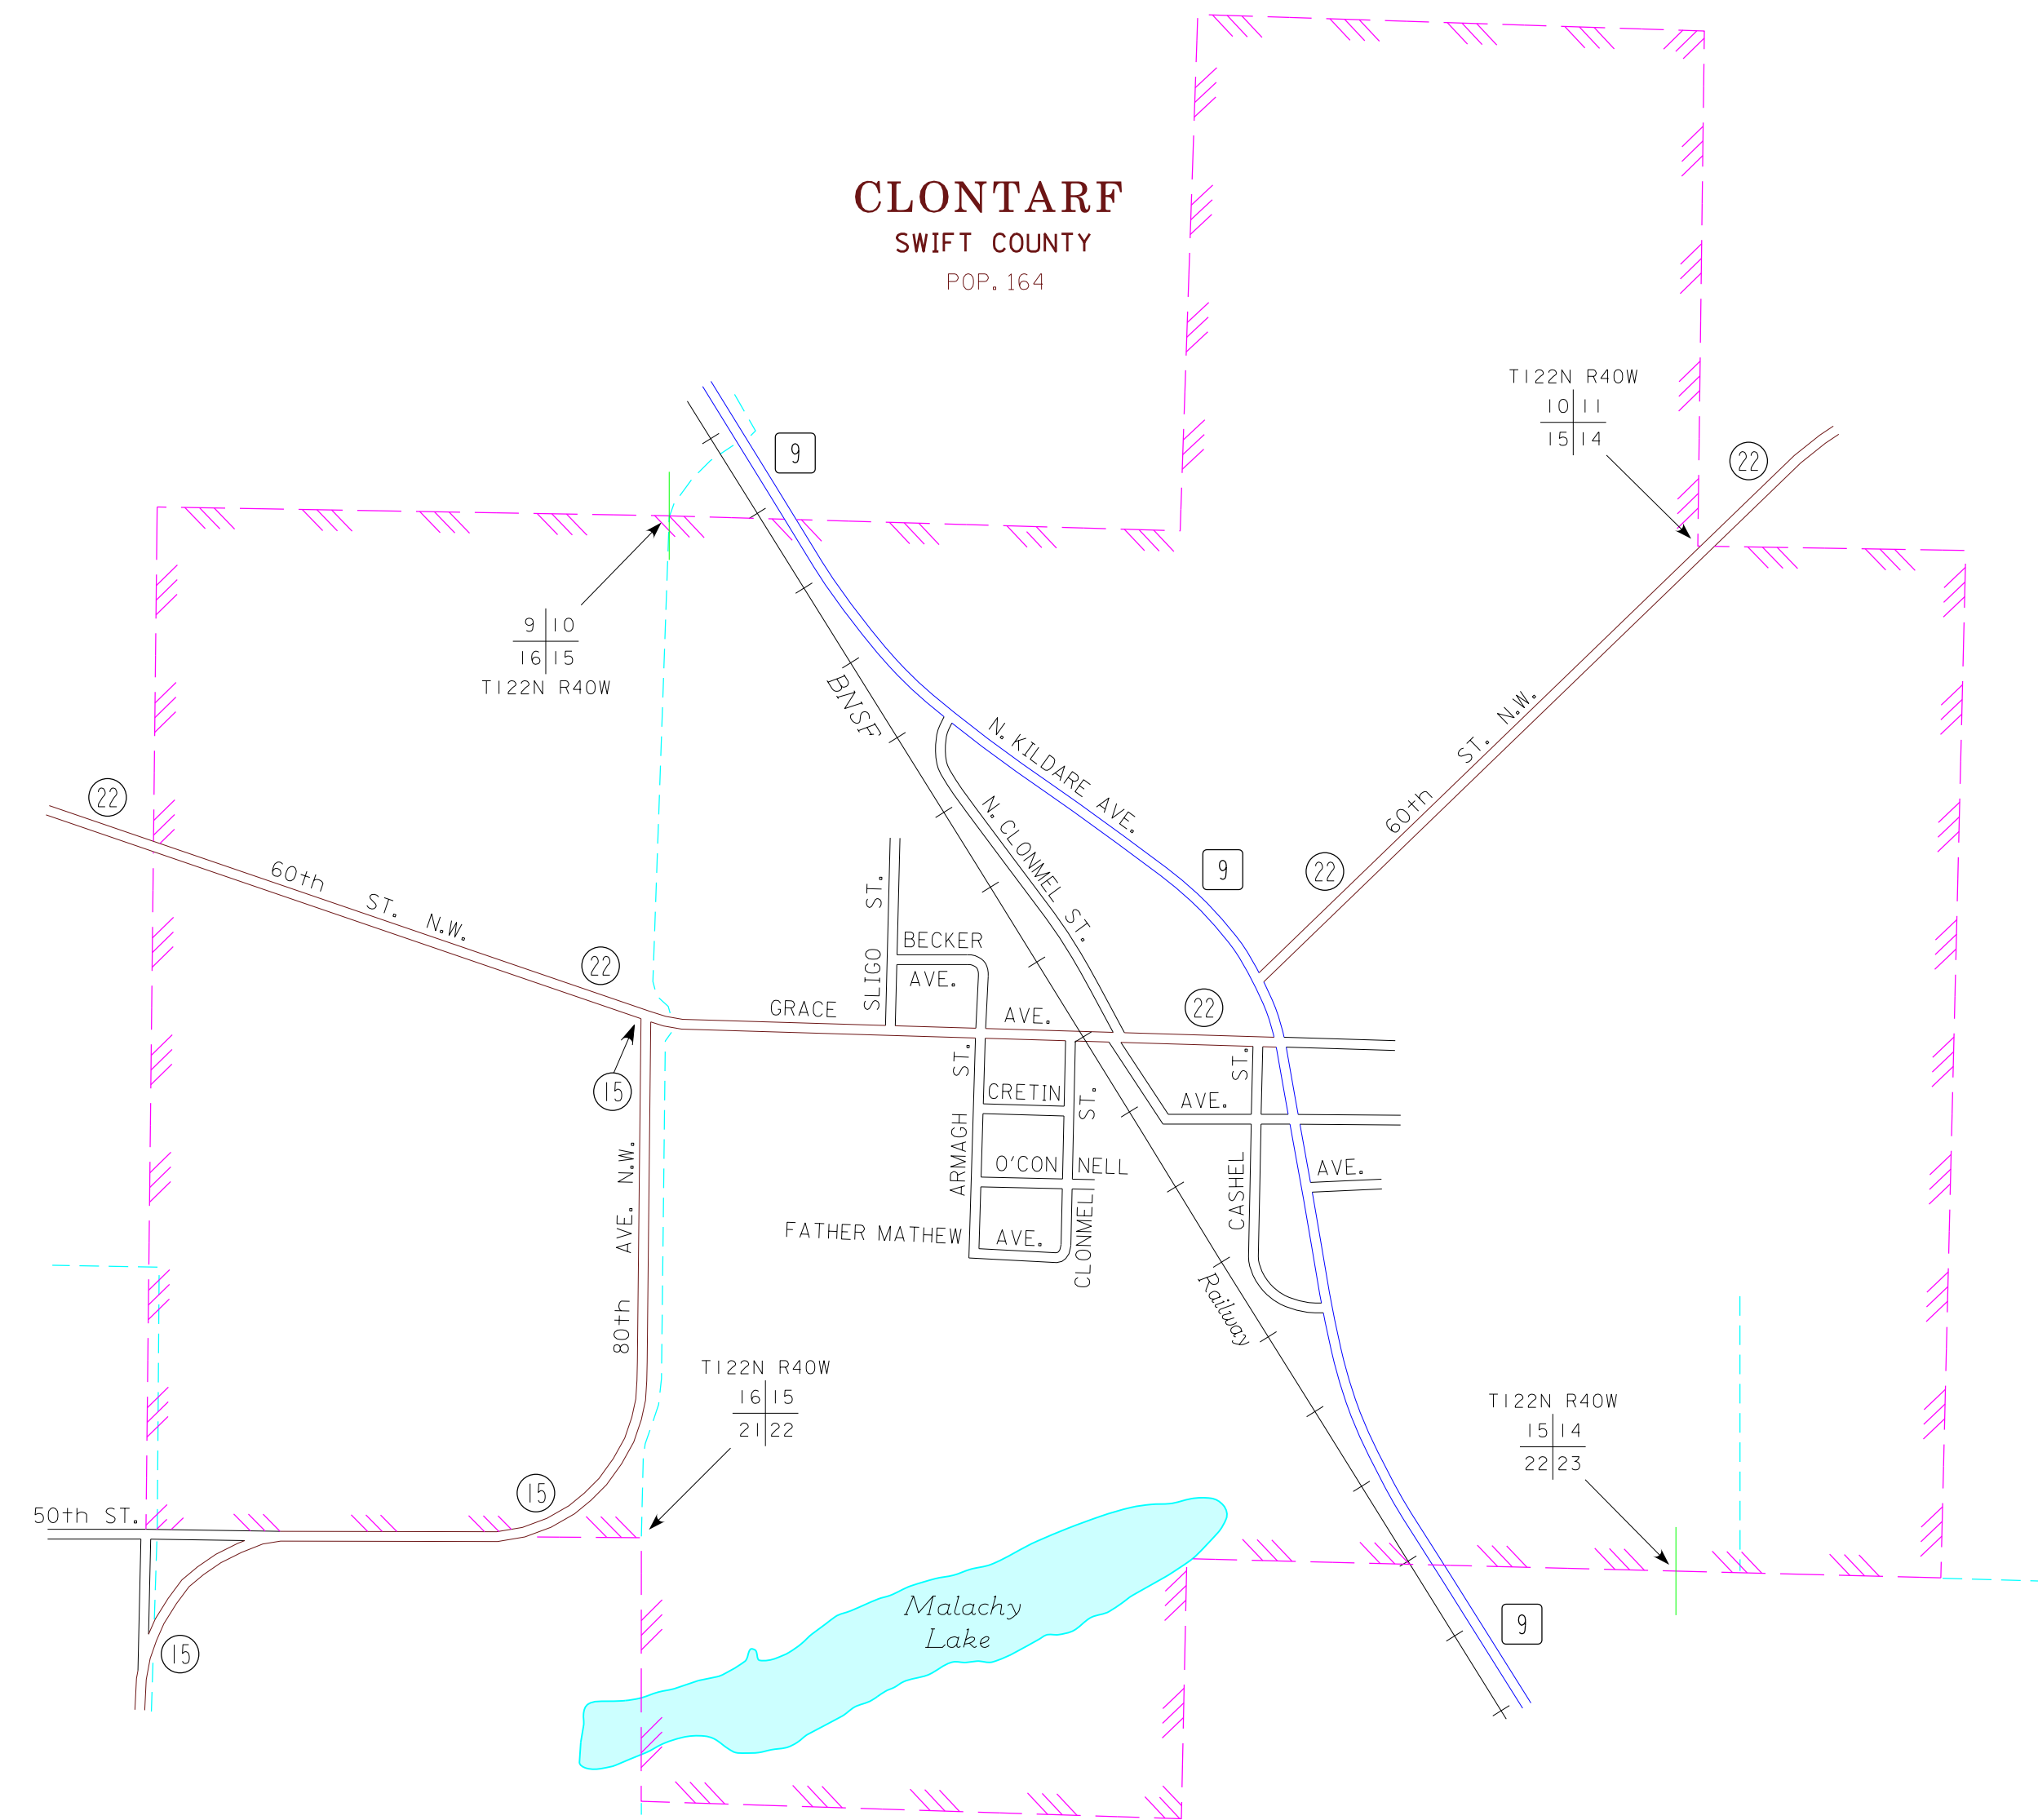

CLONTARF
SWIFT COUNTY
POP. 164

1. MUNICIPALITIES SHOWN ON THIS SHEET
2. BENSON
   - CLONTARF
   - DANVERS
   - DE GRAFF

NOTE: 2010 U.S. CENSUS FIGURES SHOWN FOR ALL MUNICIPALITIES UNLESS OTHERWISE STATED.