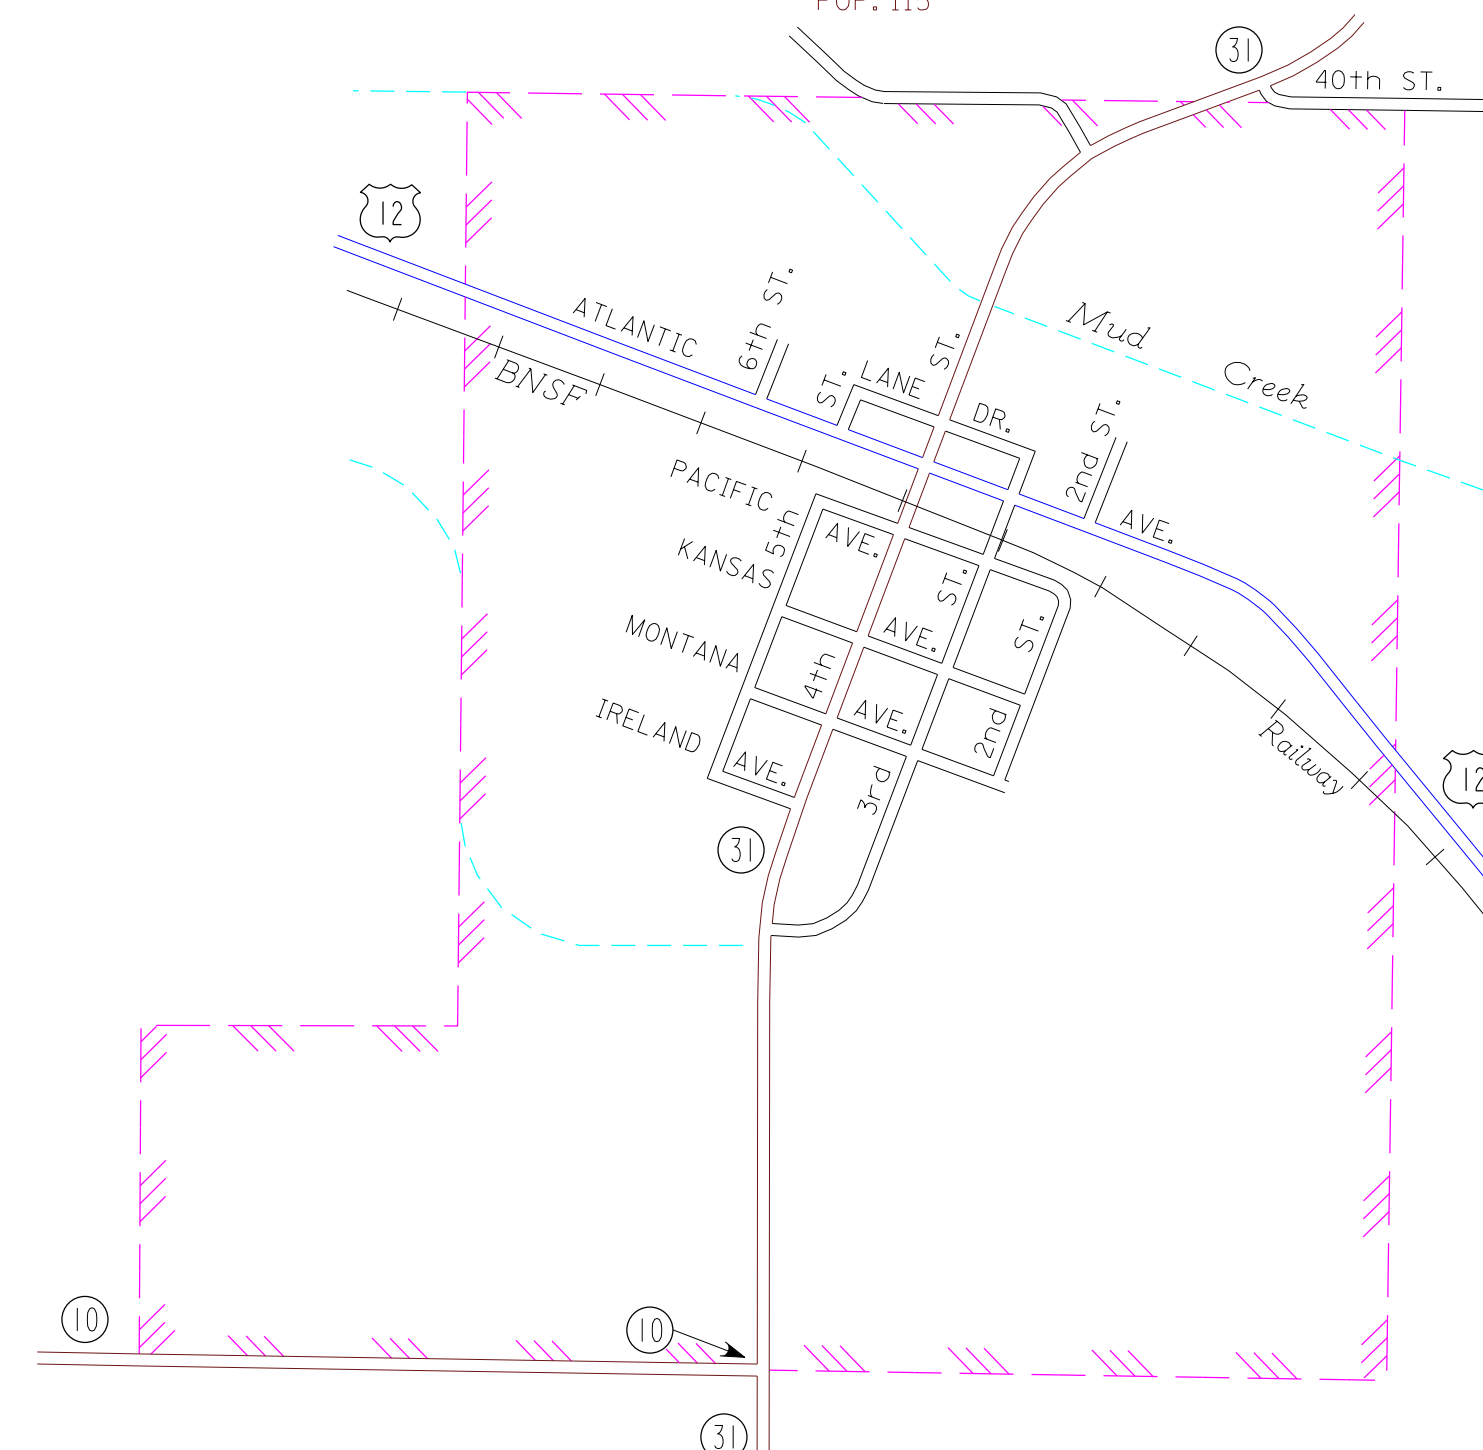

DE GRAFF
SWIFT COUNTY
POP. 115

MUNICIPALITIES OF SWIFT CO.

PREPARED BY THE
MINNESOTA DEPARTMENT OF TRANSPORTATION
OFFICE OF TRANSPORTATION SYSTEM MANAGEMENT
IN COOPERATION WITH
U.S. DEPARTMENT OF TRANSPORTATION
FEDERAL HIGHWAY ADMINISTRATION

2015
BASIC DATA - 2009

LEGEND

- INTERSTATE TRUNK HIGHWAY..... (35)
- U.S. TRUNK HIGHWAY..... (10)
- STATE TRUNK HIGHWAY..... (55)
- COUNTY STATE AID HIGHWAY..... (23)
- COUNTY ROAD..... (15)
- PUBLIC ROAD.....
- PRIVATE ROAD.....
- CORPORATE LIMITS.....