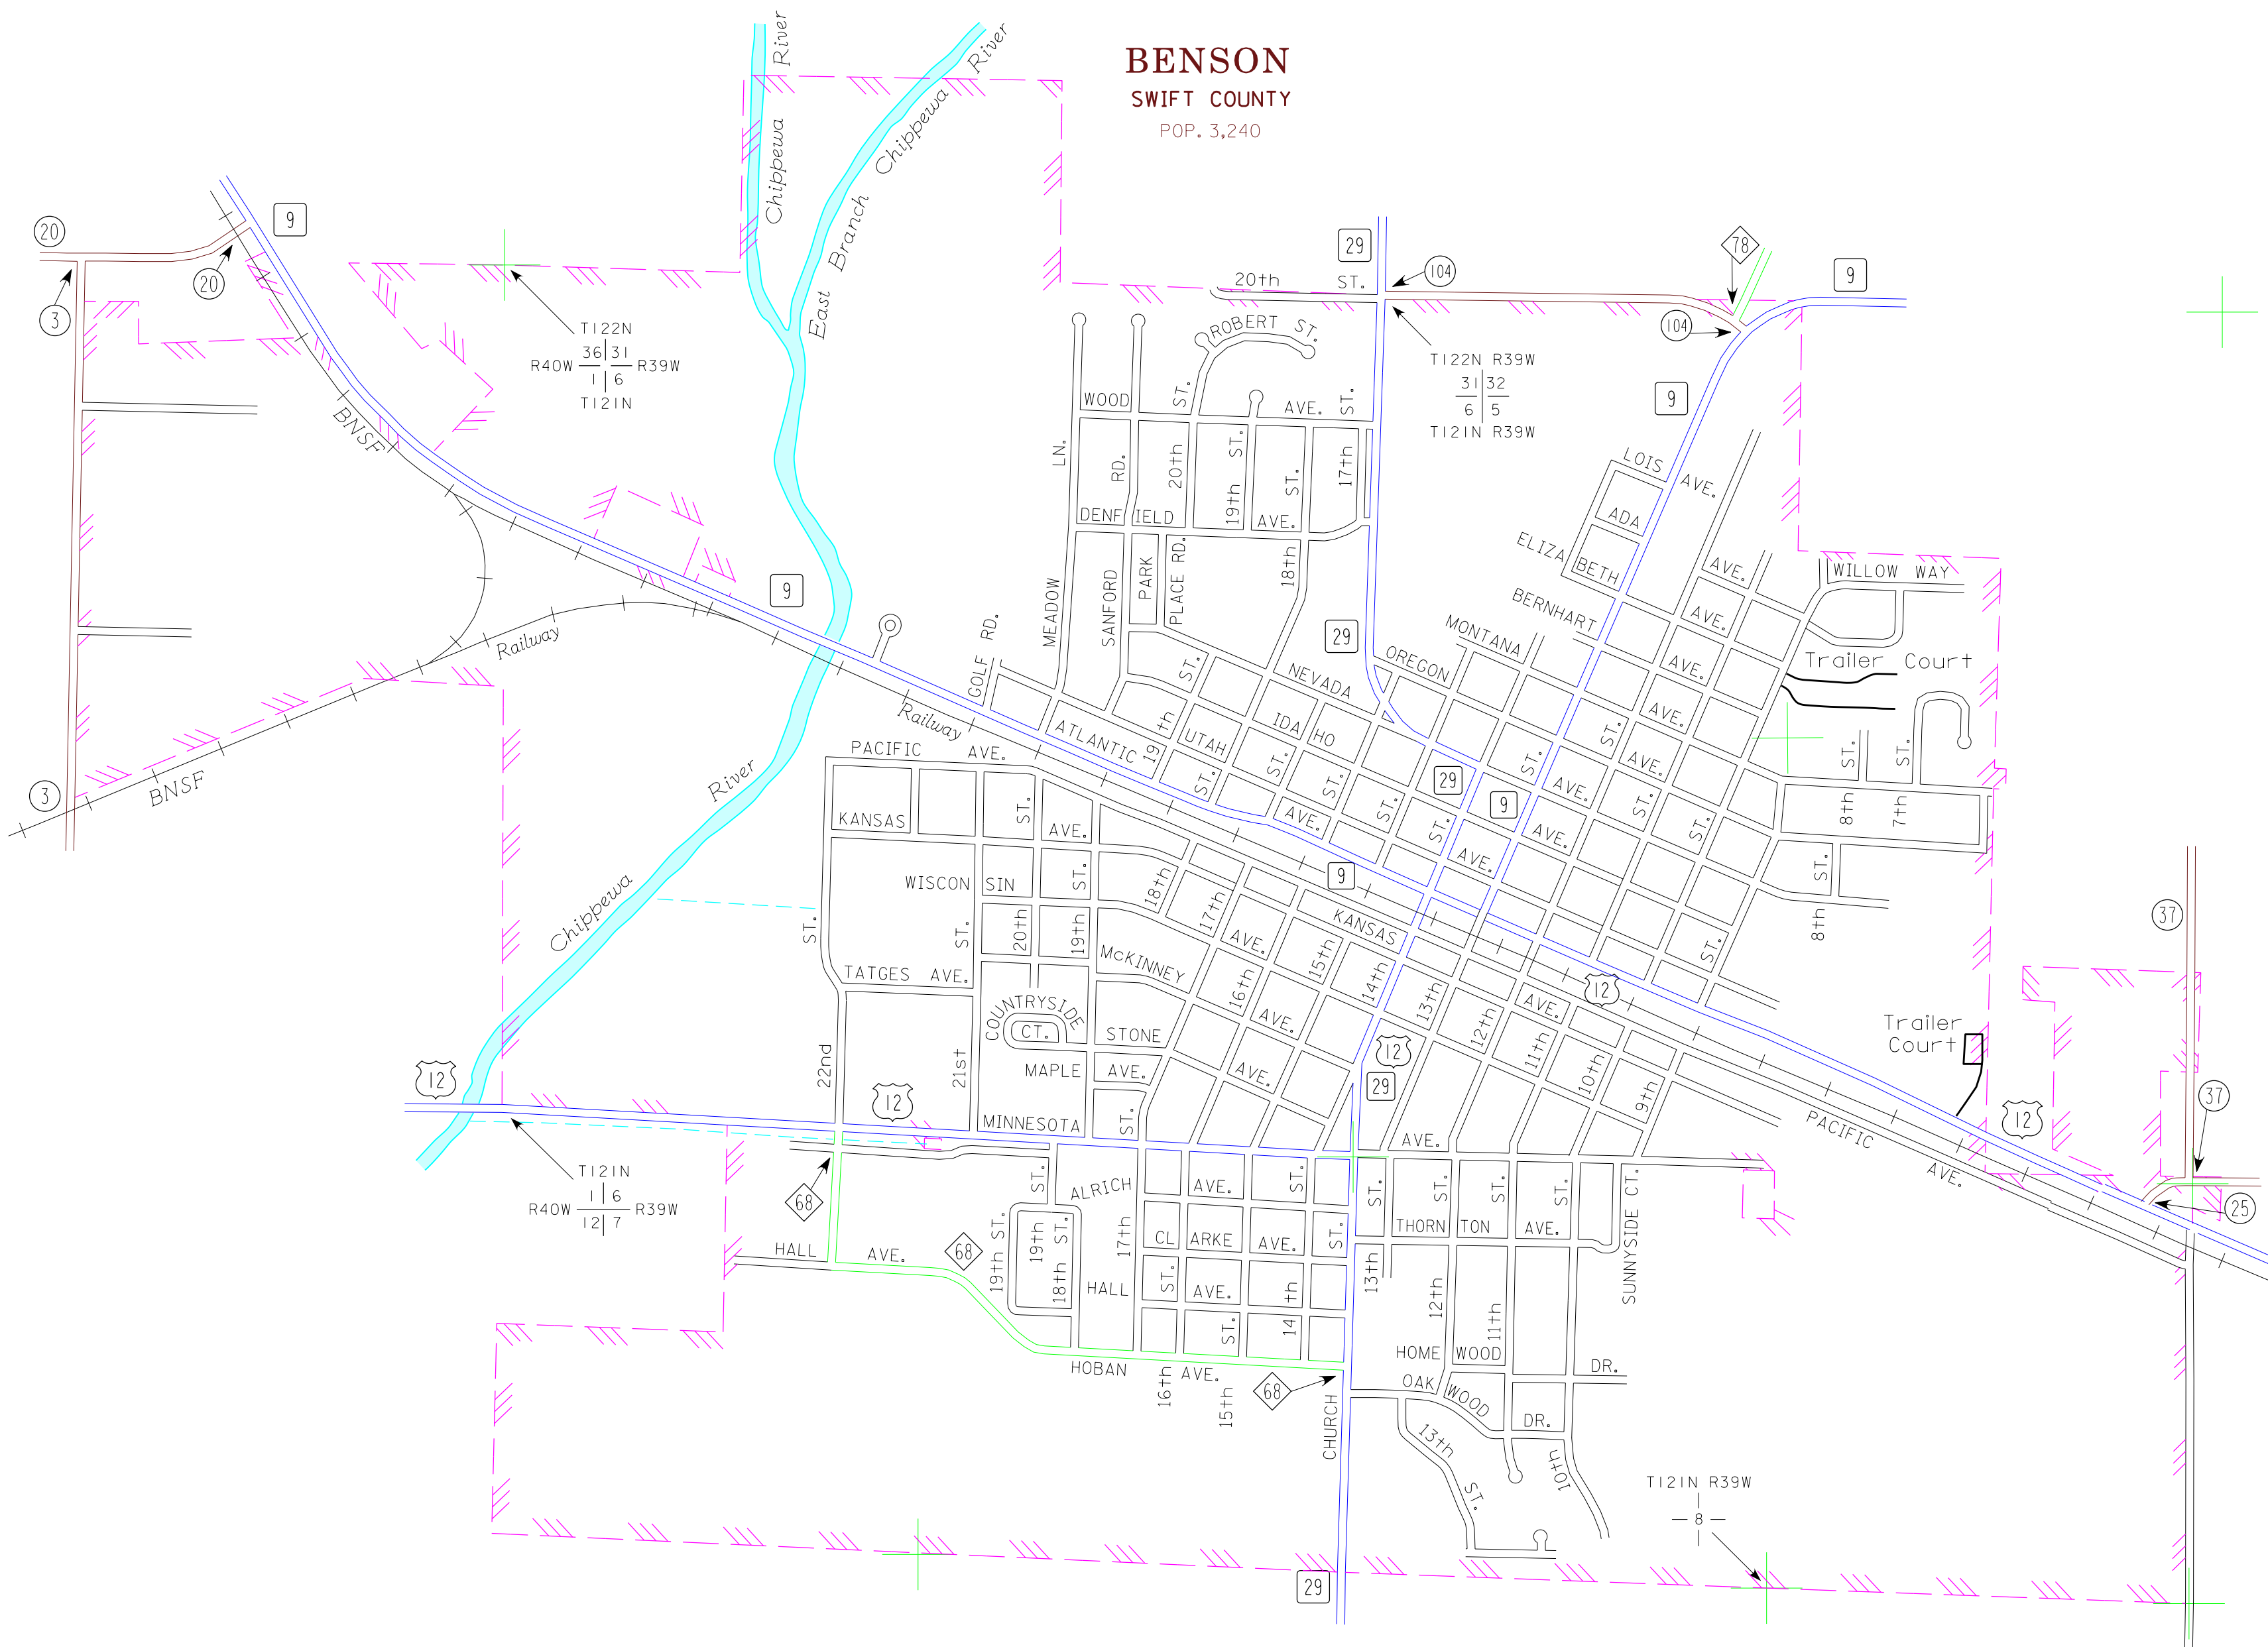

BENSON
SWIFT COUNTY
POP. 3,240