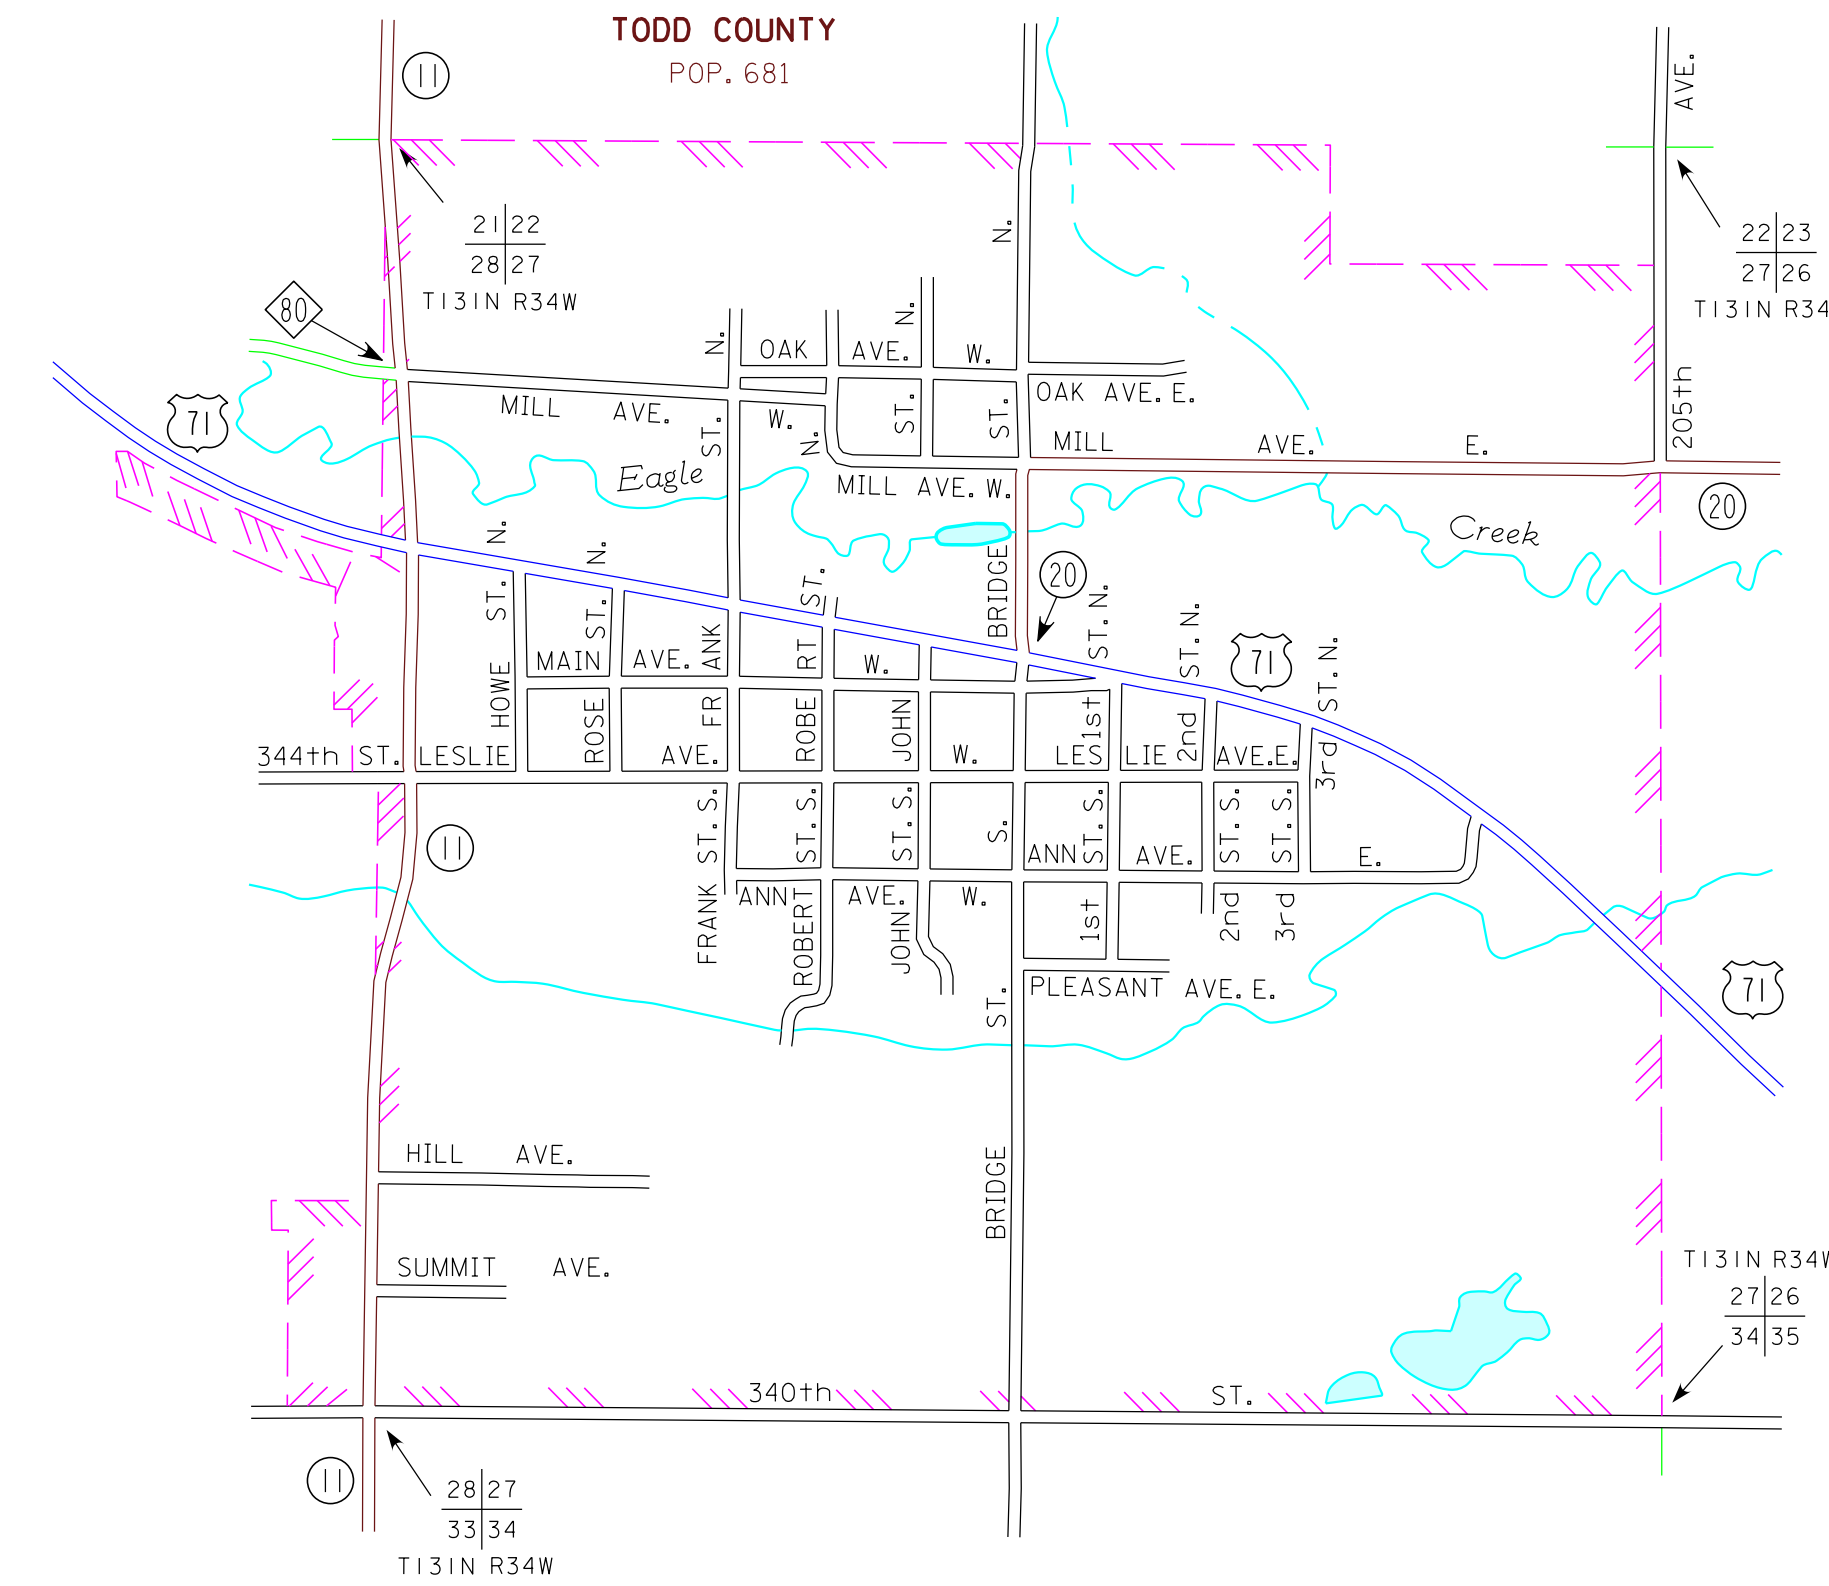

CLARISSA
TODD COUNTY
POP. 681

MUNICIPALITIES OF
TODD CO.

PREPARED BY THE
MINNESOTA DEPARTMENT OF TRANSPORTATION
OFFICE OF TRANSPORTATION SYSTEM MANAGEMENT
IN COOPERATION WITH
U.S. DEPARTMENT OF TRANSPORTATION
FEDERAL HIGHWAY ADMINISTRATION

2015
BASIC DATA - 2013

LEGEND

- INTERSTATE TRUNK HIGHWAY..... (I-95)
- U.S. TRUNK HIGHWAY..... (71)
- STATE TRUNK HIGHWAY..... (22)
- COUNTY STATE AID HIGHWAY..... (210)
- COUNTY ROAD..... (44)
- PUBLIC ROAD.....
- PRIVATE ROAD.....
- CORPORATE LIMITS.....

MUNICIPALITIES SHOWN
ON THIS SHEET

- BURTRUM
- CLARISSA
- EAGLE BEND
- HEWITT

MOTLEY
(See Morrison Co.
3 of 5)

OSAKIS
(See Douglas Co.
1 of 2)

NOTE: 2010 U.S. CENSUS FIGURES SHOWN FOR ALL MUNICIPALITIES UNLESS OTHERWISE STATED.