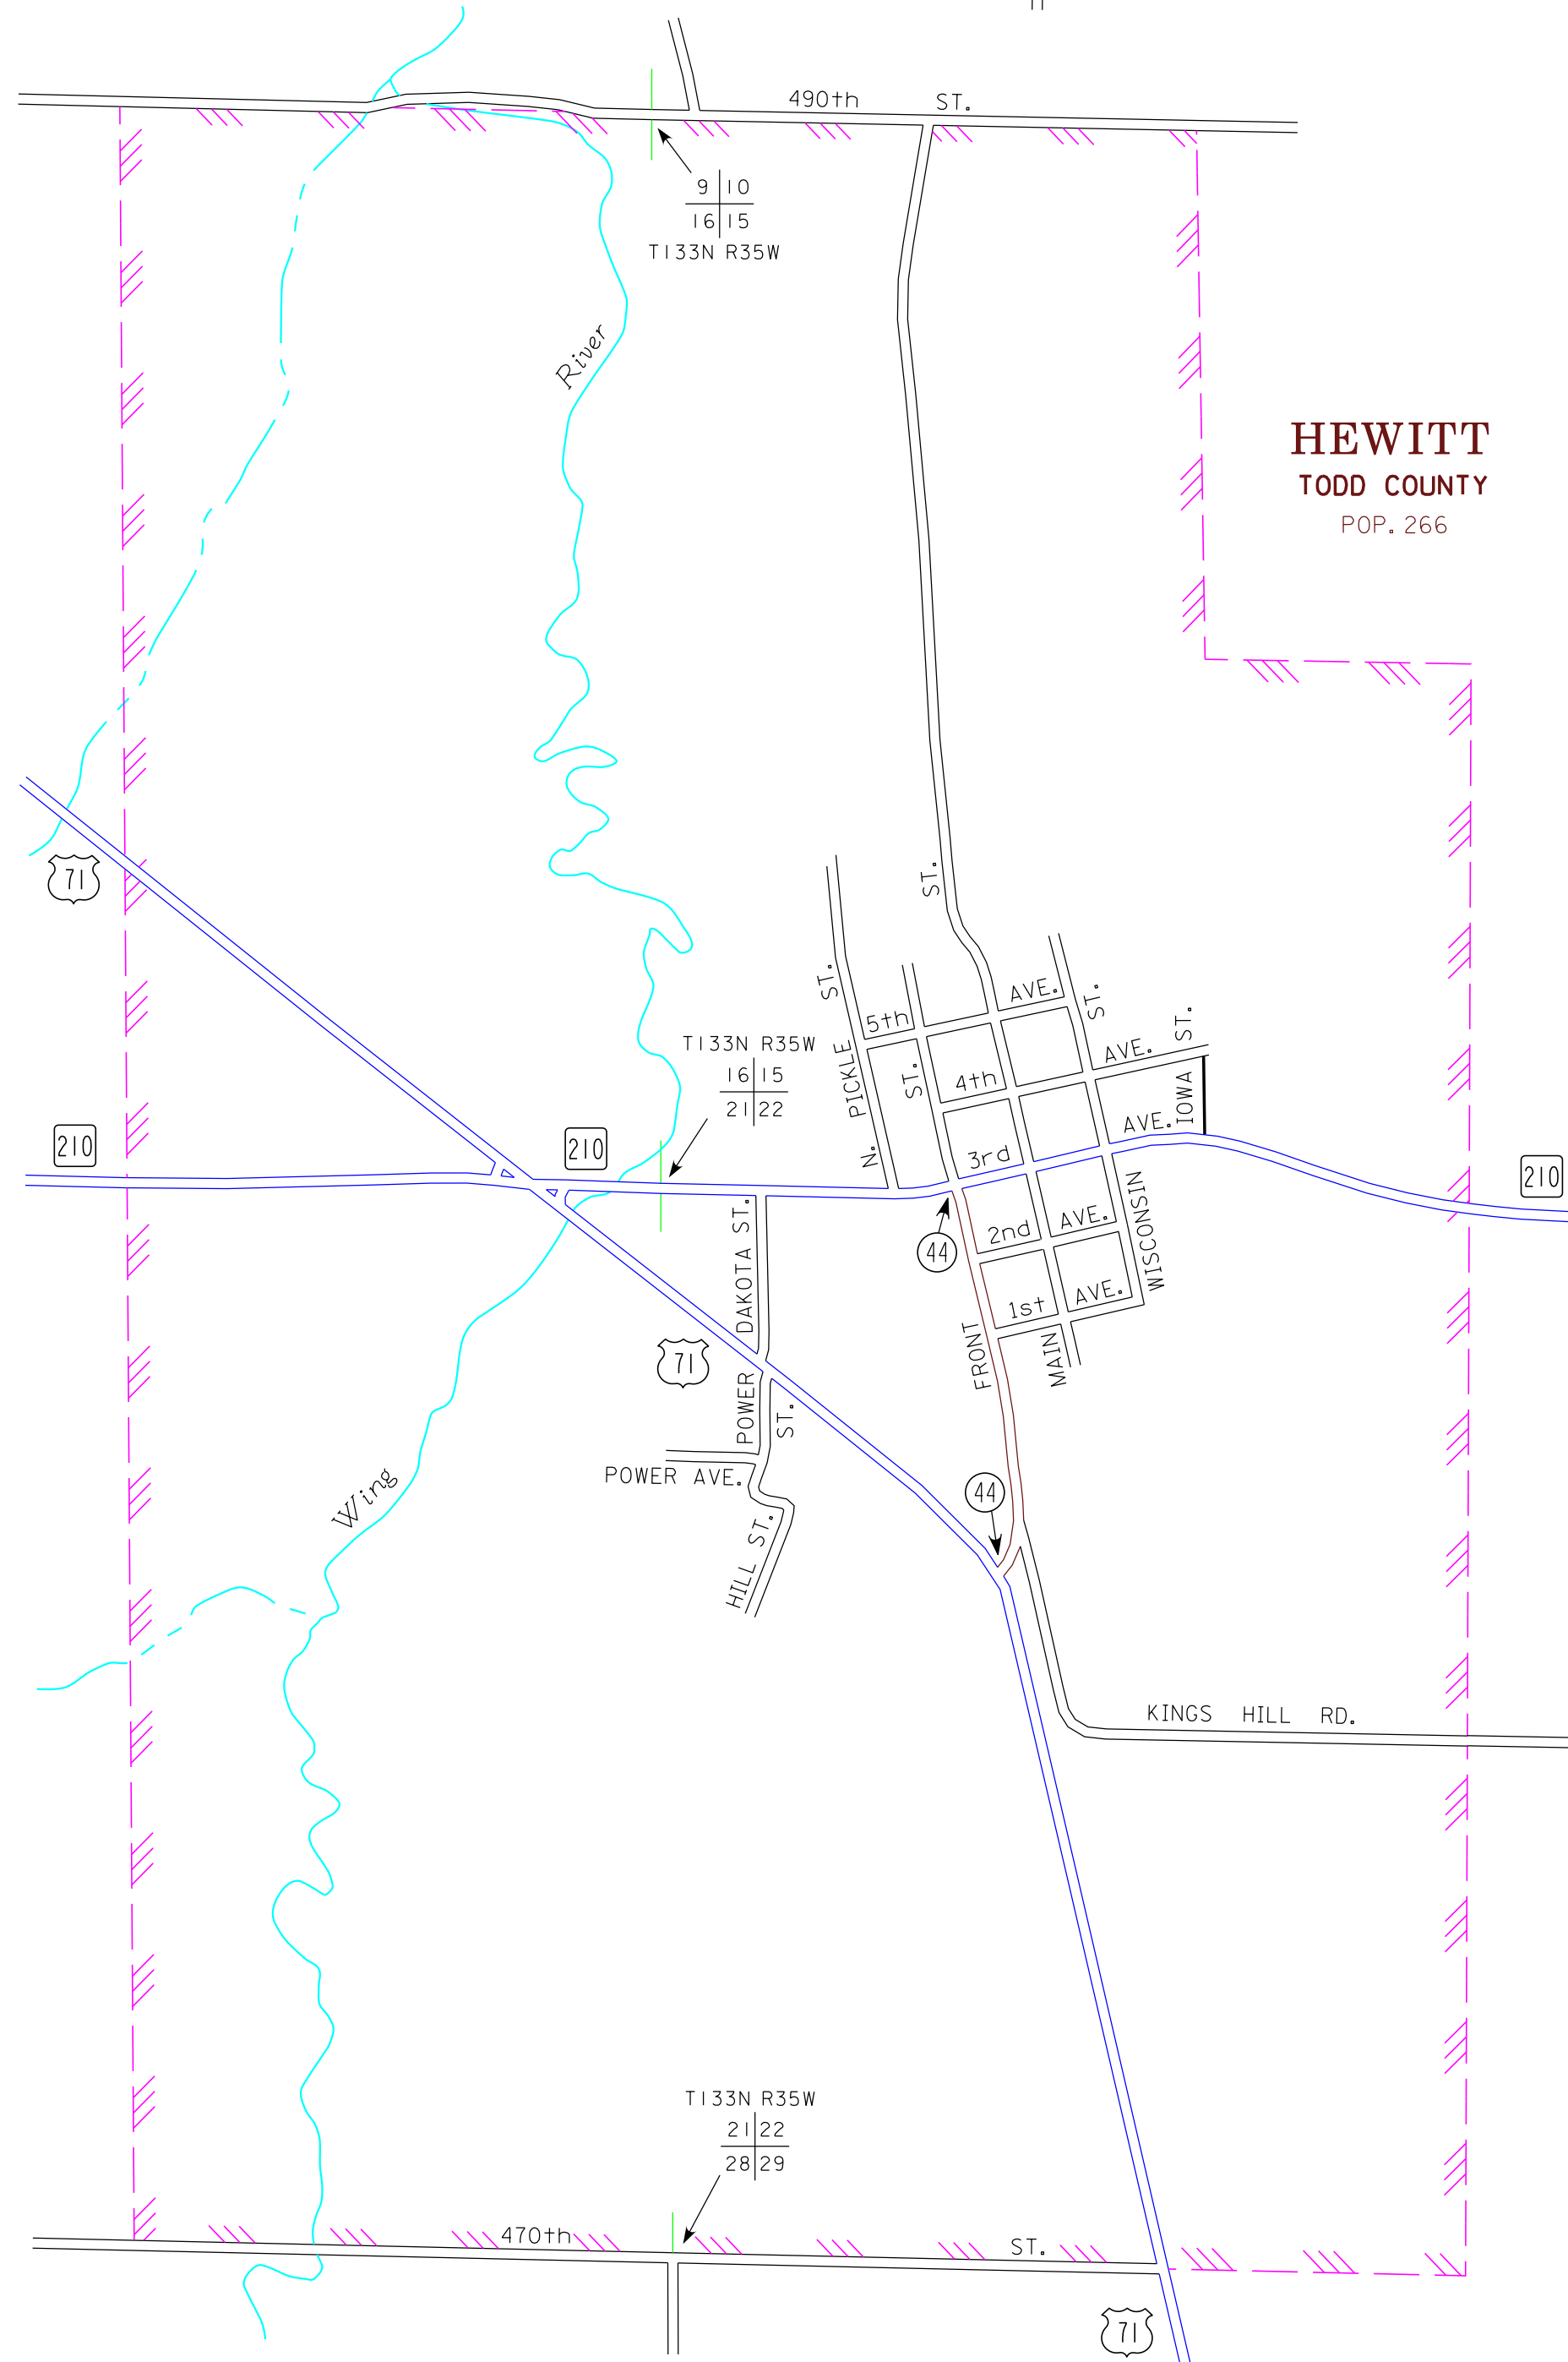

HEWITT
TODD COUNTY
POP. 266