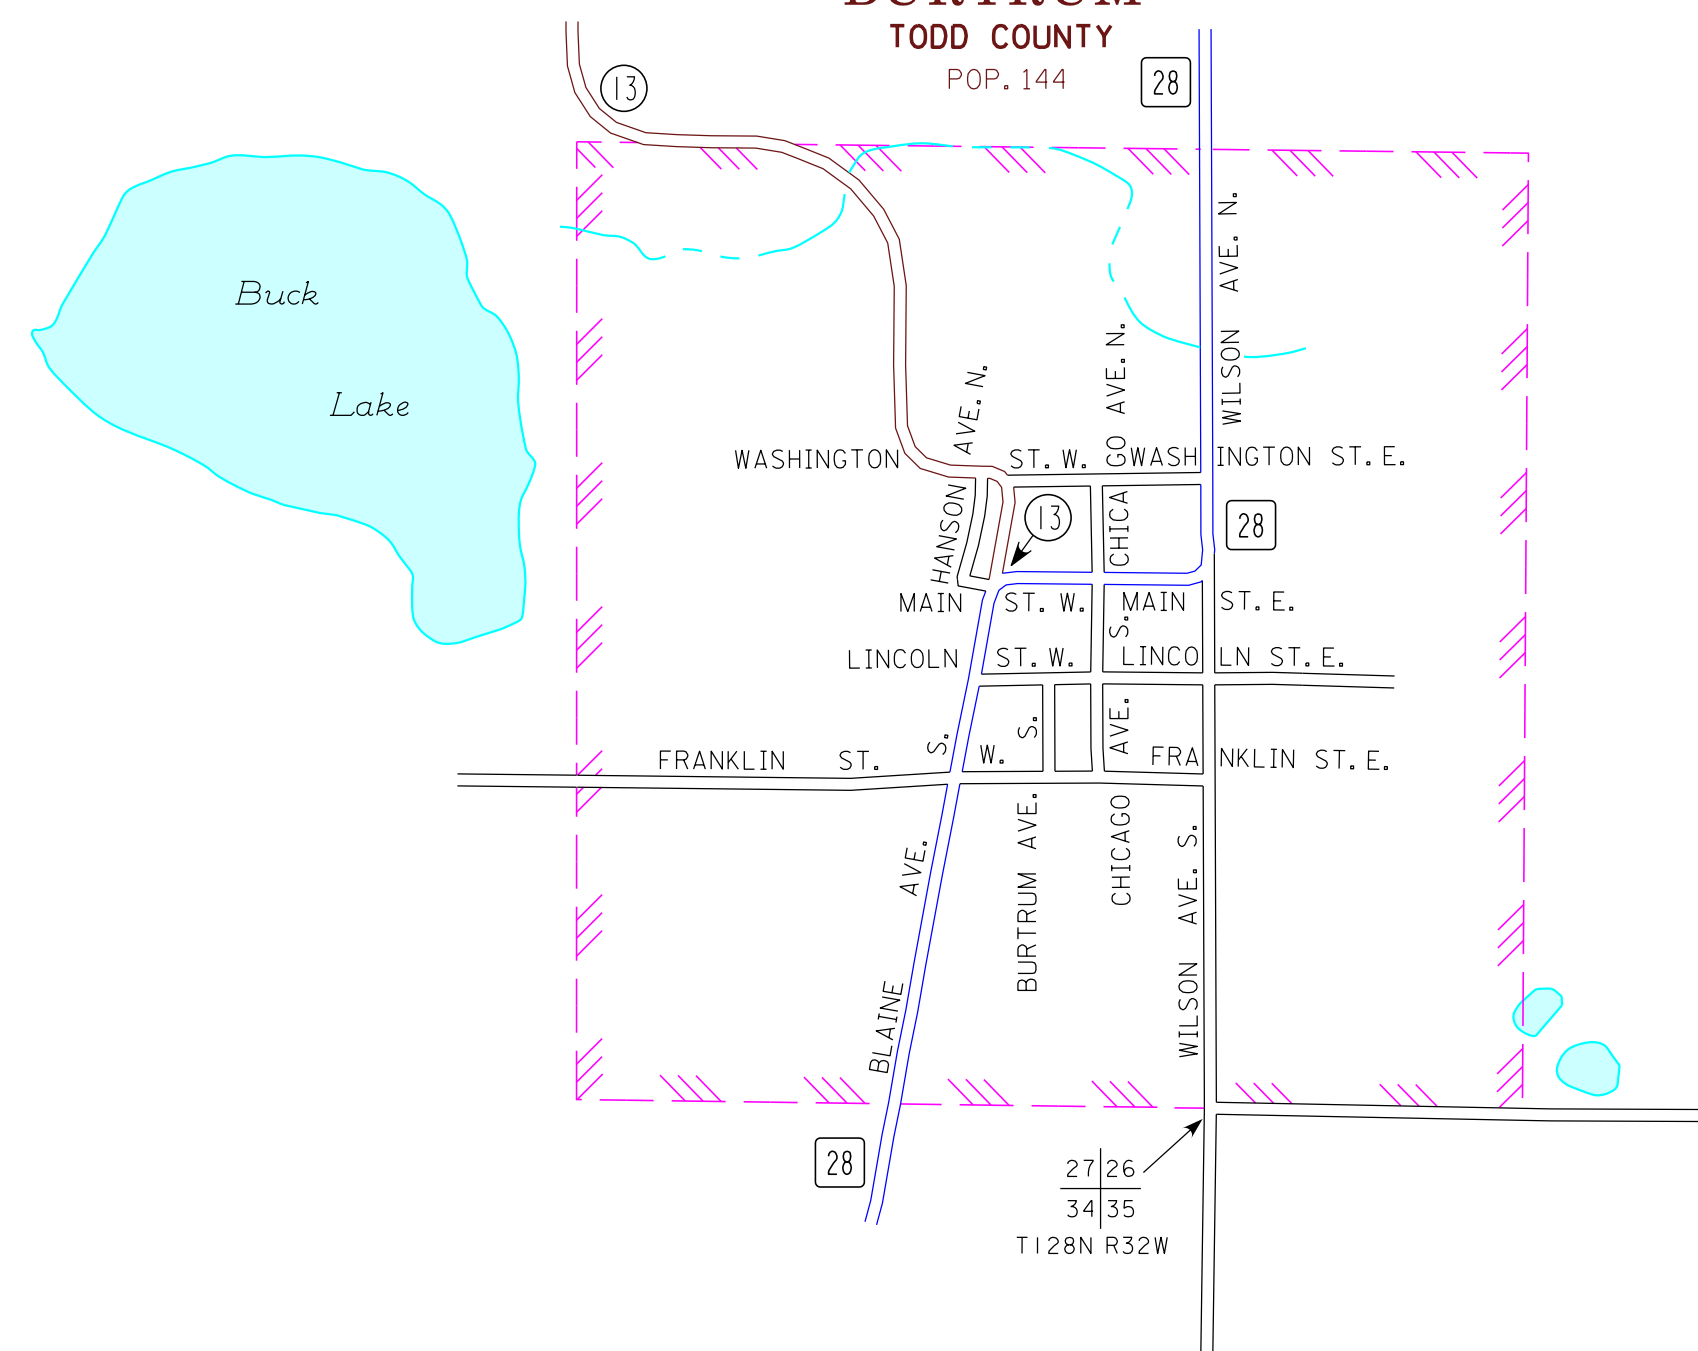

BURTRUM
TODD COUNTY
POP. 144