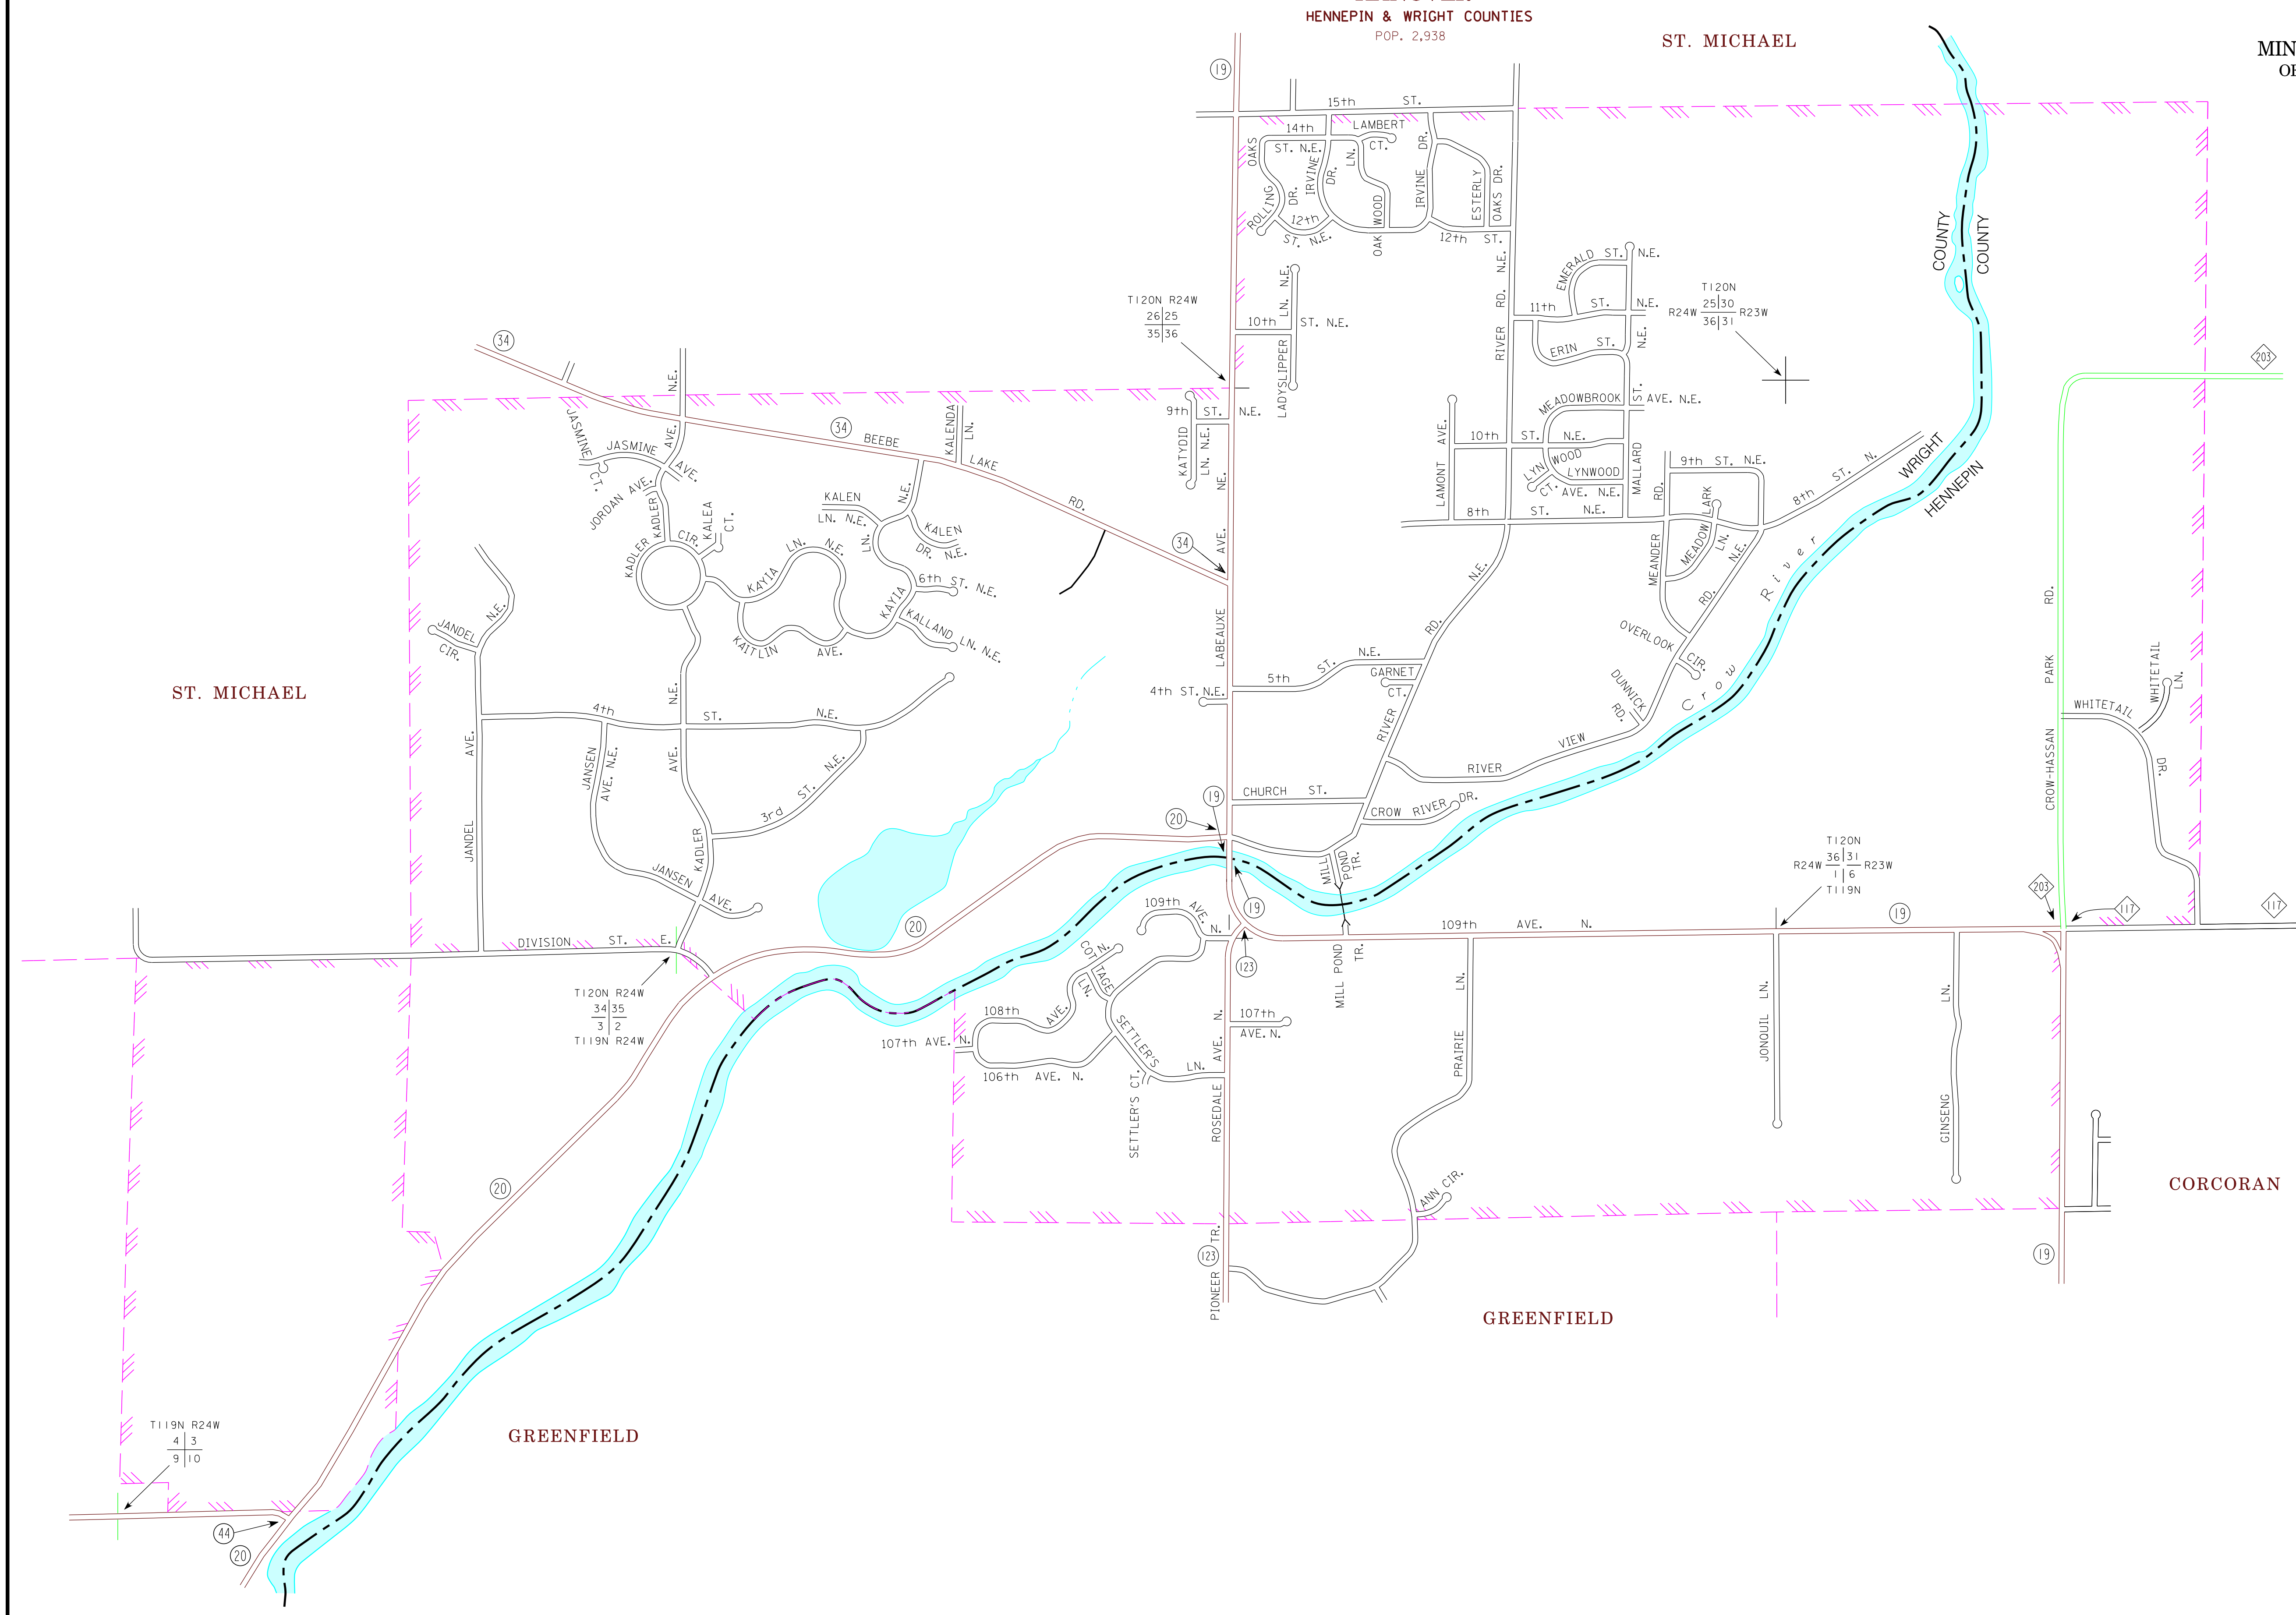

HANOVER
HENNEPIN & WRIGHT COUNTIES
POP. 2,938

MUNICIPALITIES OF
WRIGHT CO.

PREPARED BY THE
MINNESOTA DEPARTMENT OF TRANSPORTATION
OFFICE OF TRANSPORTATION SYSTEM MANAGEMENT
IN COOPERATION WITH
U.S. DEPARTMENT OF TRANSPORTATION
FEDERAL HIGHWAY ADMINISTRATION

2015
BASIC DATA - 2013

LEGEND

- INTERSTATE TRUNK HIGHWAY..... (35)
- U.S. TRUNK HIGHWAY..... (10)
- STATE TRUNK HIGHWAY..... (55)
- COUNTY STATE AID HIGHWAY..... (23)
- COUNTY ROAD..... (19)
- PUBLIC ROAD.....
- PRIVATE ROAD.....
- CORPORATE LIMITS.....

MUNICIPALITIES SHOWN
ON THIS SHEET
HANOVER

NOTE: 2010 U.S. CENSUS FIGURES SHOWN FOR ALL MUNICIPALITIES UNLESS OTHERWISE STATED.